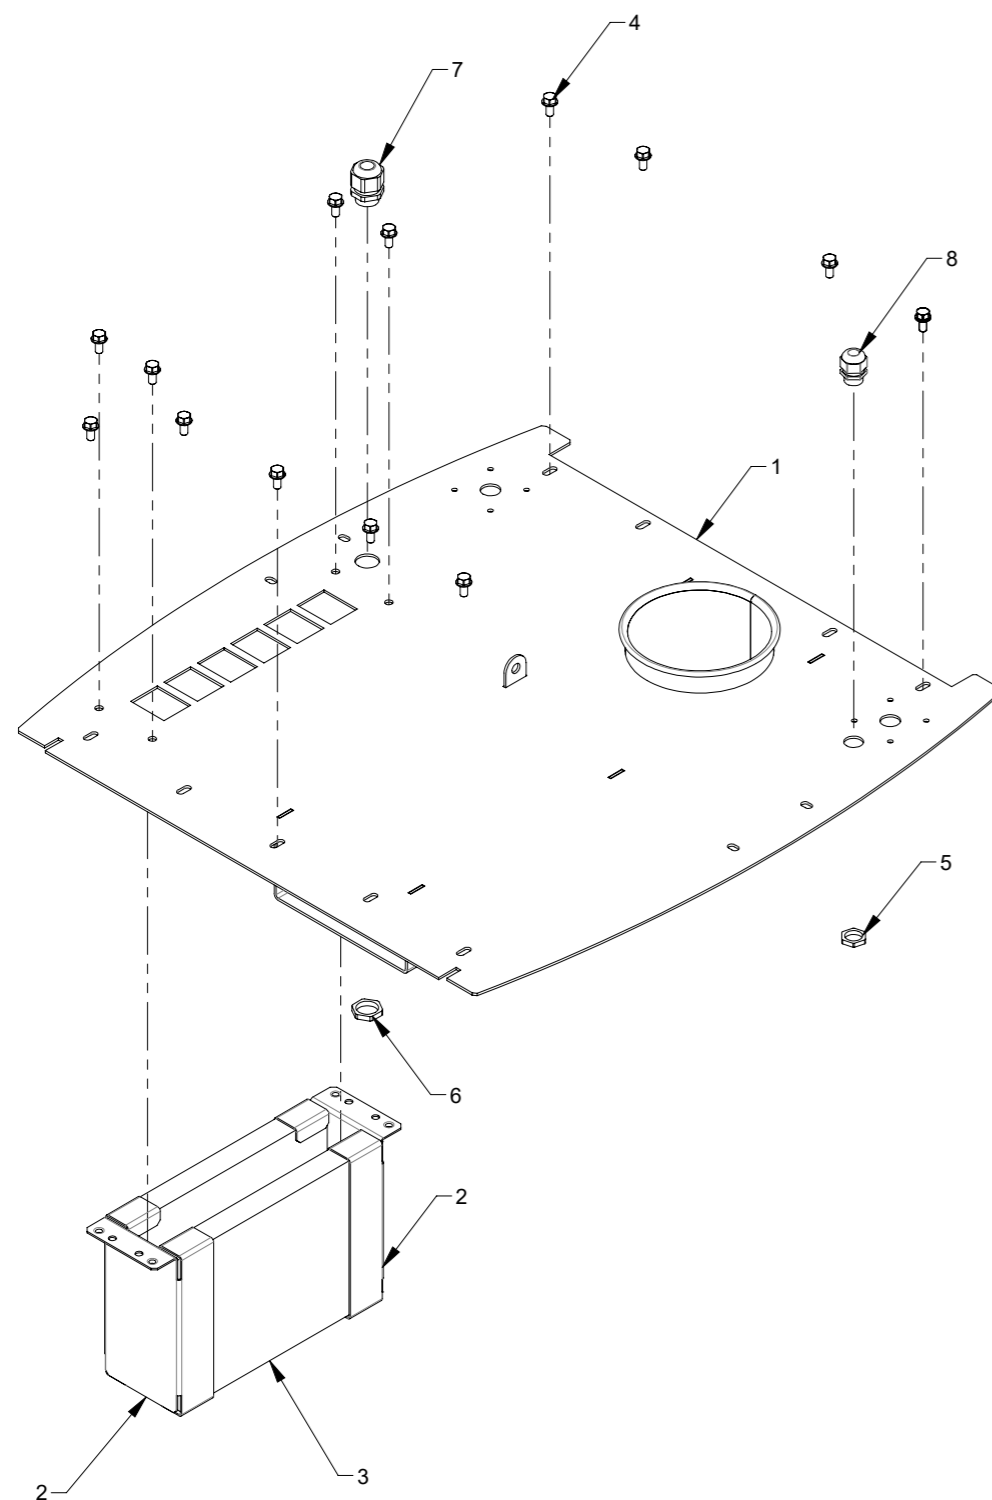

Pos.	Pcs.	Part no.	Description
1	1	123125206	Top for cabinet, anthracite grey
2	2	123125155	Sound dampener bracket
3	2	123125156	Silencer foam
4	14	100323453	Thread forming flange screw M8x16 DIN 7500D
5	1	100511215	Nut M20X1,5 plastic
6	1	100511191	Nut M25 x 1,5 plastic
7	1	100511182	Cable screw gland M25x1,5 plastic
8	1	100511260	Cable screw gland M20x1,5