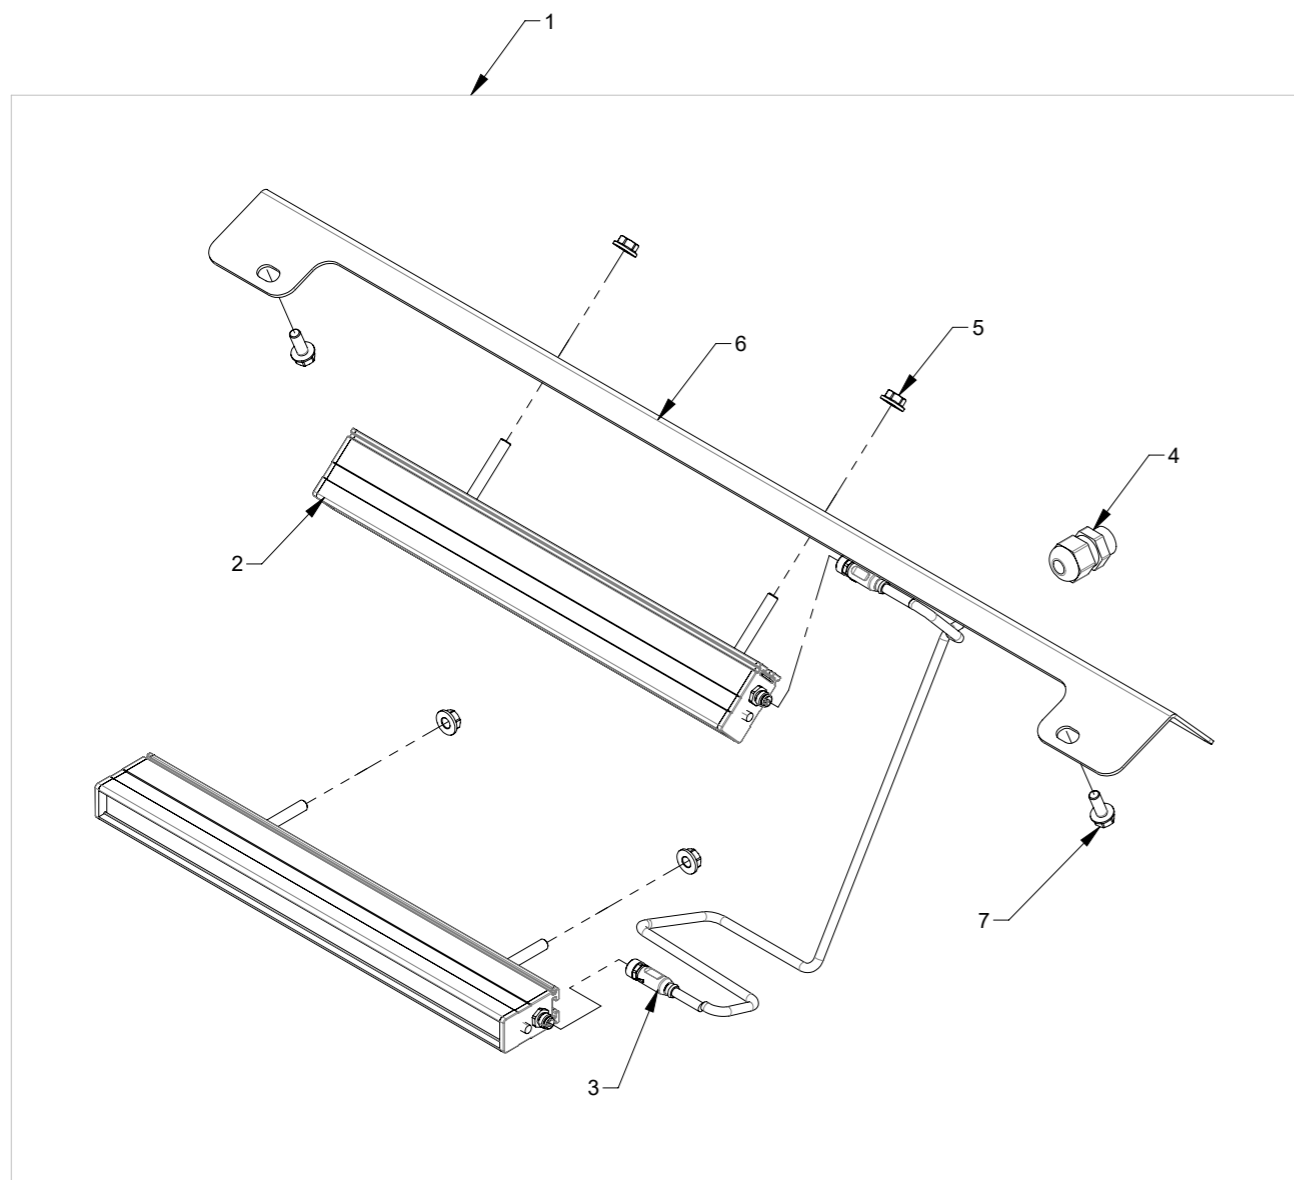

Pos.	Pcs.	Part no.	Description
1	1	123125064	Antistatic kit
2	2	100503424	Antistatic rod 24VDC 300mm
3	2	100503427	Sensor cable M8 plug 4P 5m
4	1	100511244	Cable gland M16x1,5
5	4	100316075	Flange nut with threadlock M6 DIN 6927
6	1	123125471	Retainer for antistatic bar
7	2	100323450	Thread forming flange screw M6x16 DIN 7500D