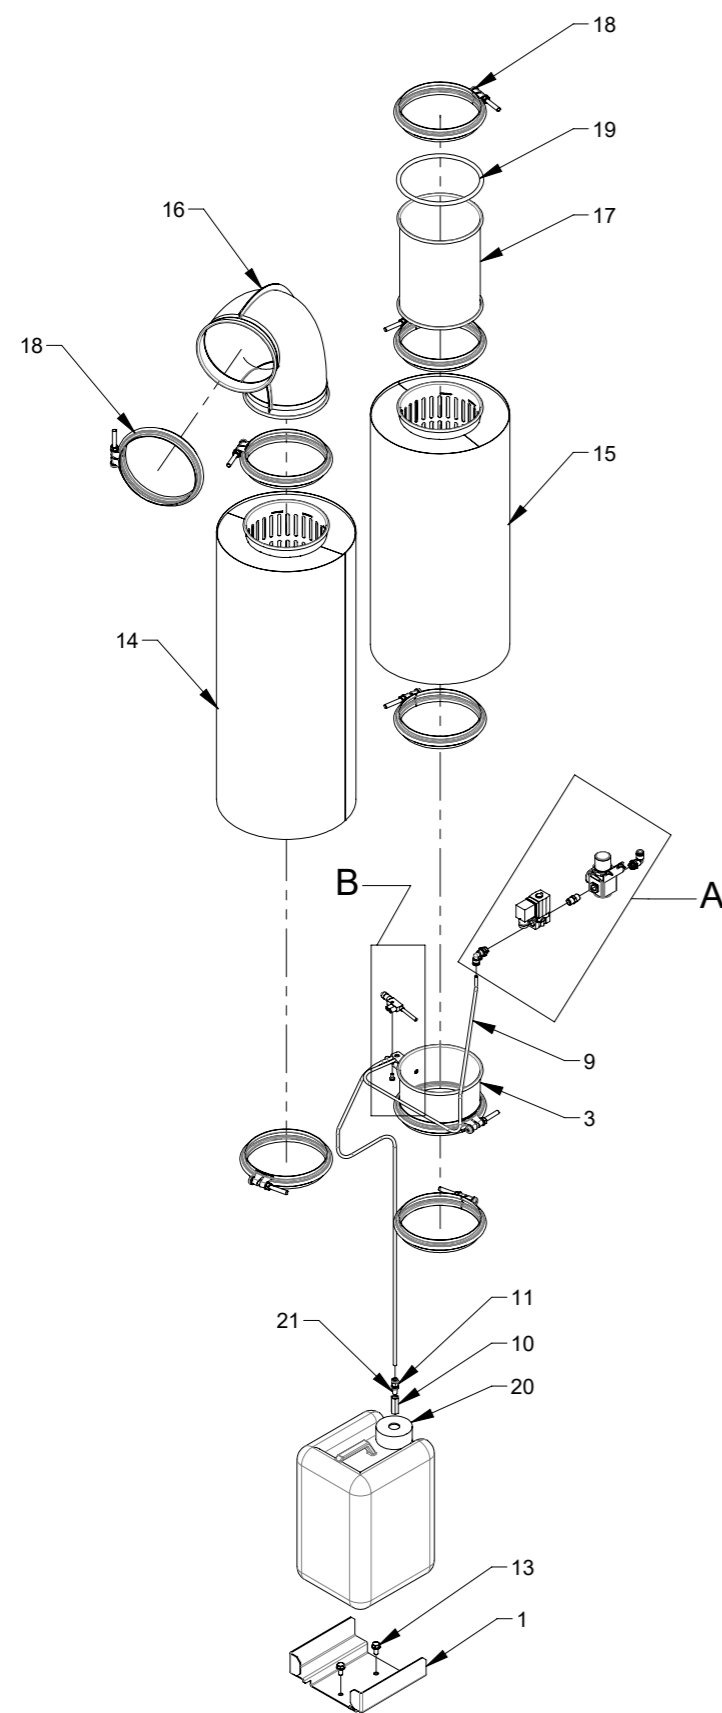

Pos.	Pcs.	Part no.	Description
1	1	123125209	Blower cabinet welded, spaceblue
2	1	123125136	Inspection hatch, spaceblue
3	1	123125146	Rotor M Ø400-Ø28
4	1	123125141	Motor bracket, spaceblue
5	1	123125143	Motor plate for B3 motor, spaceblue
6	1	100501089	AC Motor 112M-2p B3 4(4)kW 3x400/690(460)V 50(60)Hz IE3 UL/CSA PTC
7	1	121000060	Washer Ø52 / Ø11 x 3mm
8	1	100308050	Set screw M10x60 DIN 933 NV17 elgv
9	4	100308209	Flange set screw M12x40 DIN 6921 NV16 elgalv
10	4	100316103	Flange nut with threadlock M12 DIN 6926 elgv
11	3	100323492	Vibration damper Ø25 x L30
12	5	100304009	Set screw M8 x 10mm DIN 933, elgalvanized
13	1	100309049	Countersunk screw M8x10 ISO 10642
14	20	100323453	Thread forming flange screw M8x16 DIN 7500D
15	4	100316004	Lock nut M10 DIN 985-6
16	1	123125296	Earthing cable for motor with ringterminals

DETAIL A (1 : 4)

DETAIL B (1 : 4)

Pos.	Pcs.	Part no.	Description
1	1	123125154	Bracket for oil canister
2	1	100420276	Air regulator G1/4" with bracket
3	1	123125283	Pipe for oil injector, welded
4	1	100420289	Oil injector HPM
5	1	100308013	Set screw M5x10 DIN 933 elgalvanized
6	1	100420251	Nippel G1/4"-G1/4" metal nickel plated
7	1	100420287	Solenoid valve 2/2 G1/4", Fluid/Pneumatik
8	1	100420248	Fitting elbow swivel 1/8" 6mm
9	1	123125199	Hoses for lubrication system
10	1	100420288	Non-return valve Inline G1/8"
11	1	100420249	Fitting straight 1/8" 6mm
12	1	100420273	Fitting 90deg turnable G1/4" 8mm
13	2	100323453	Thread forming flange screw M8x16 DIN 7500D
14	1	123125300	Non-stick silencer L=693
15	1	123125316	Non-stick silencer L=600
16	1	123125290	OK160 90° bend non-stick
17	1	123125291	OK160 pipe L=215mm, non-stick
18	8	122000857	Clamp with bolt OK160
19	1	122000132	Rubber ring OK160 x Ø8mm
20	1	100203164	Plastic container 10L
21	1	100420203	Silencer 1/8"
22	2	100323449	Thread forming flange screw M4x12 DIN 7500C