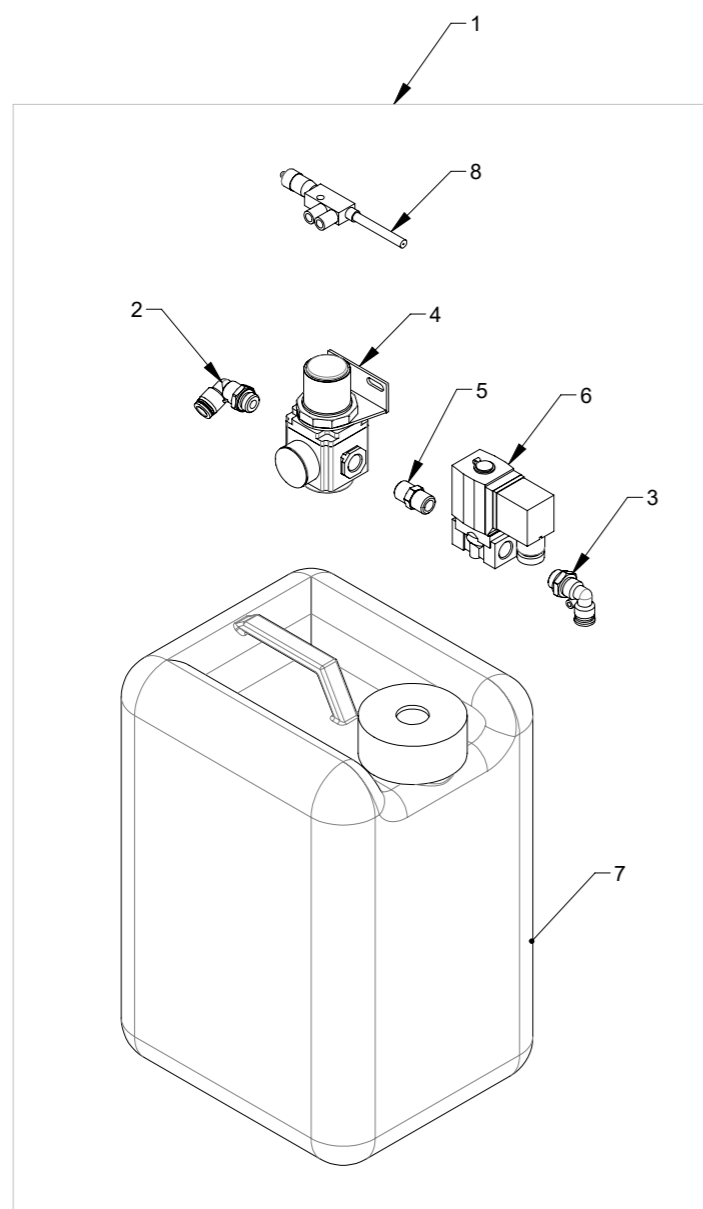

Pos.	Pcs.	Part no.	Description
1	1	123125613	CB/CUB Matrix oil accessory kit
2	1	100420273	Fitting 90deg turnable G1/4" 8mm
3	1	100420248	Fitting elbow swivel 1/8" 6mm
4	1	100420276	Air regulator G1/4" with bracket
5	1	100420251	Nippel G1/4"-G1/4" metal nickel plated
6	1	100420287	Solenoid valve 2/2 G1/4", Fluid/Pneumatik
7	1	100203164	Plastic container 10L
8	1	100420289	Oil injector HPM