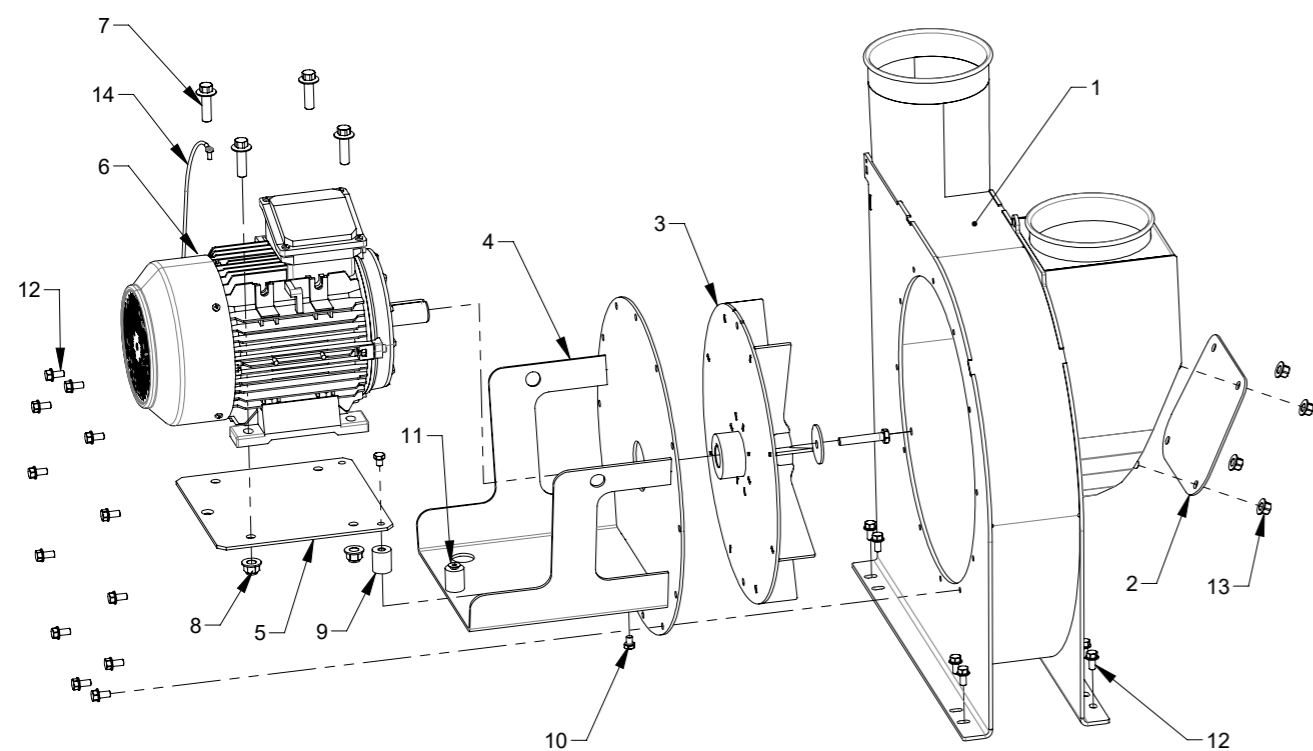

Pos.	Pcs.	Part no.	Description
1	1	123125285	Non-stick blower cabinet, spaceblue
2	1	123125119	Non-stick inspection hatch, spaceblue
3	1	123125288	Non-stick rotor M Ø400-Ø28, incl. washer and screw
4	1	123125142	Non-stick motor bracket, spaceblue
5	1	123125143	Motor plate for B3 motor, spaceblue
6	1	100501089	AC Motor 112M-2p B3 4(4)kW 3x400/690(460)V 50(60)Hz IE3 UL/CSA PTC
7	4	100308209	Flange set screw M12x40 DIN 6921 NV16 elgalv
8	4	100316103	Flange nut with threadlock M12 DIN 6926 elgv
9	3	100323492	Vibration damper Ø25 x L30
10	5	100304009	Set screw M8 x 10mm DIN 933, elgalvanized
11	1	100309049	Countersunk screw M8x10 ISO 10642
12	20	100323453	Thread forming flange screw M8x16 DIN 7500D
13	4	100316102	Flange nut M10 with threadlock DIN 6927
14	1	123125296	Earthing cable for motor with ringterminals