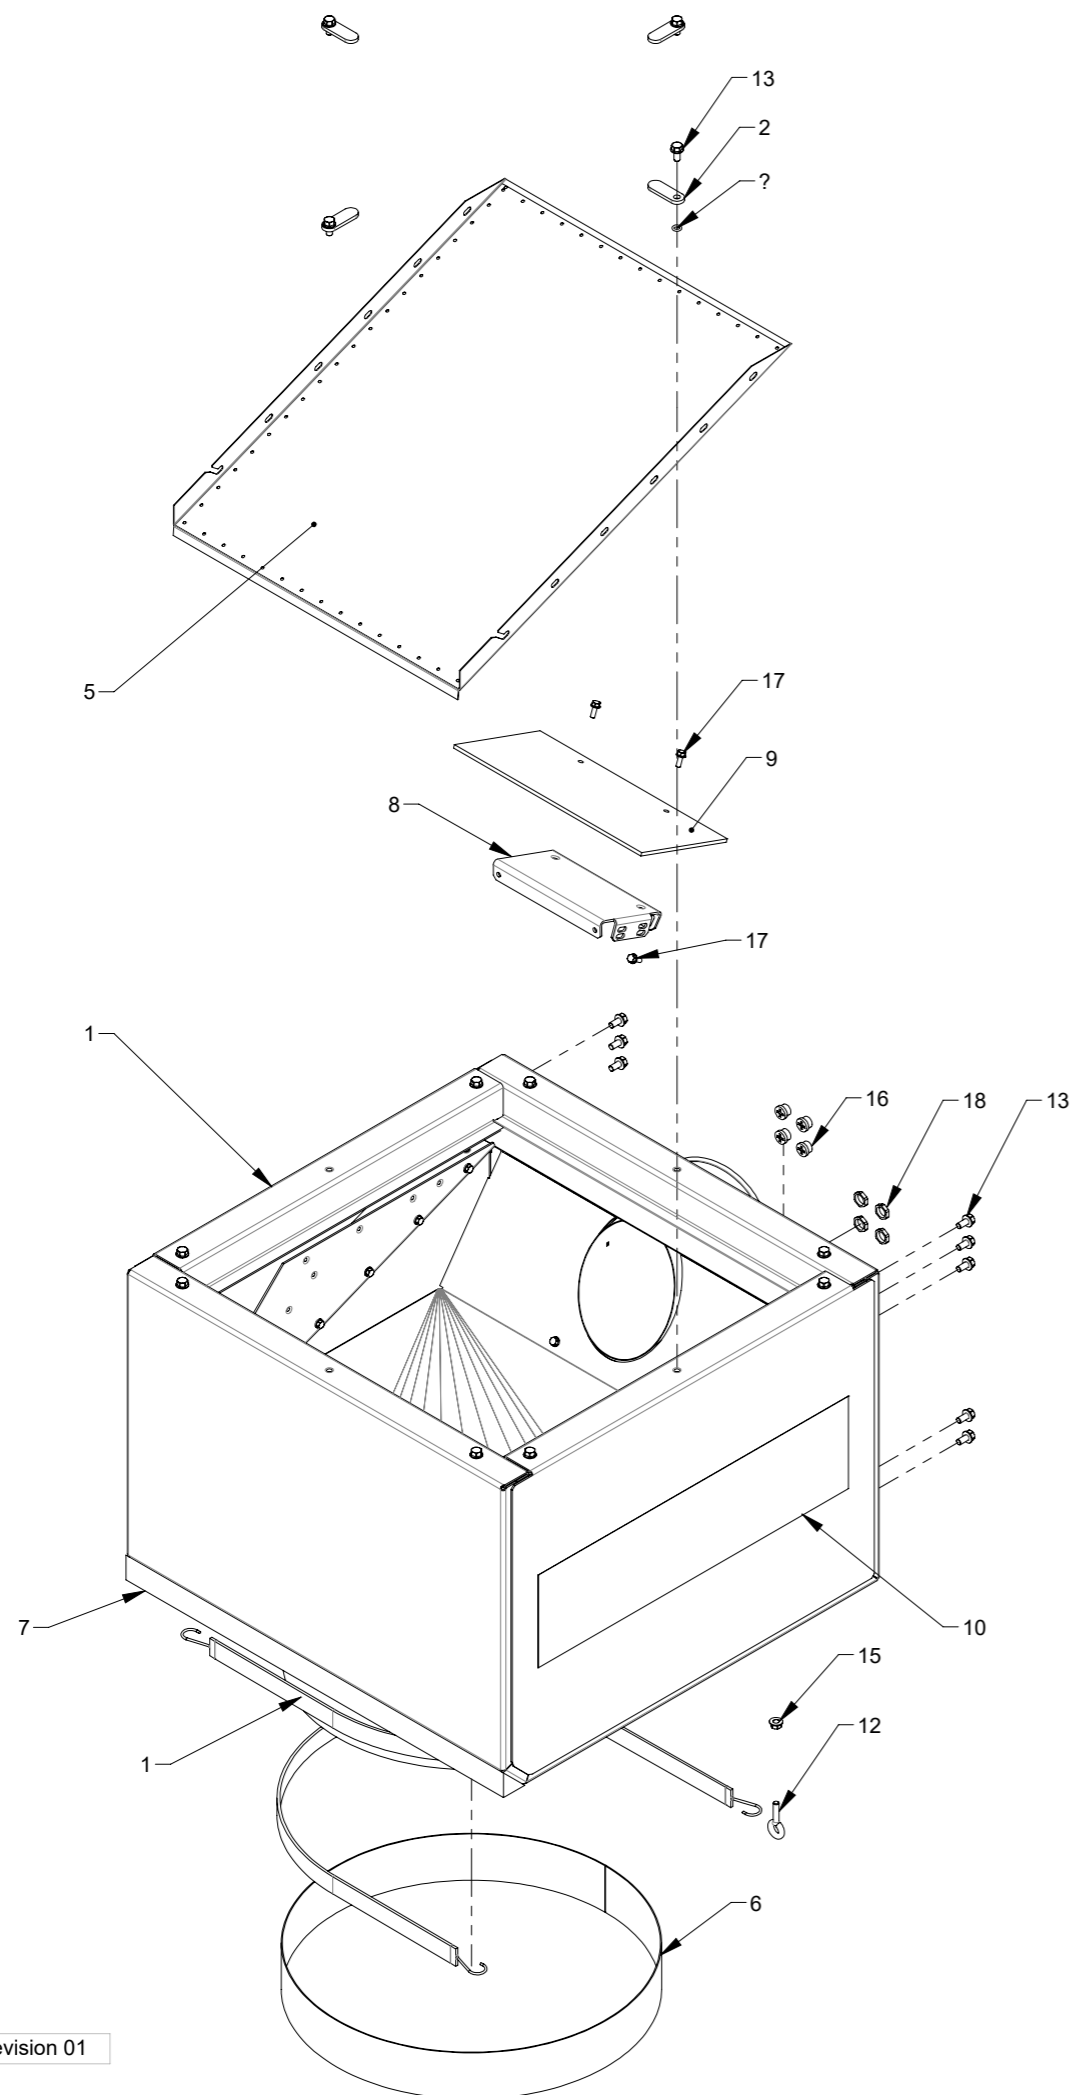

Pos.	Pcs.	Part no.	Description
1	1	123125456	Non-stick separator for net, anthracite grey
2	4	123125157	Locking plate for filter
3	1	123125220	Screen 22° welded
4	1	123125468	Screen frame 22°
5	1	123125219	Net for 22° screen
6	1	123125190	EPDM band for cyclone
7	1	123125191	Protection profile
8	1	123125472	Guiding plate bracket
9	1	123125473	Guide plate
10	2	123125950	Label "MATHO PART OF KONGSKILDE", white/red cut
11	2	100323496	Rubberstrap with hooks 120cm black
12	4	100323301	Eye Bolt M8 X 30
13	22	100323453	Thread forming flange screw M8x16 DIN 7500D
14	4	100413068	O-ring Ø7,6 x 2,62
15	4	100316098	Flange nut without teeth M8 DIN6923 elgv
16	4	100511306	Blind plug M16x1,5 Plastic
17	17	100323450	Thread forming flange screw M6x16 DIN 7500D
18	4	100511245	Nut M16X1,5 plastic
19	1	100203148	Prefilter 3GPA 592x592x48-F7-0-VEX