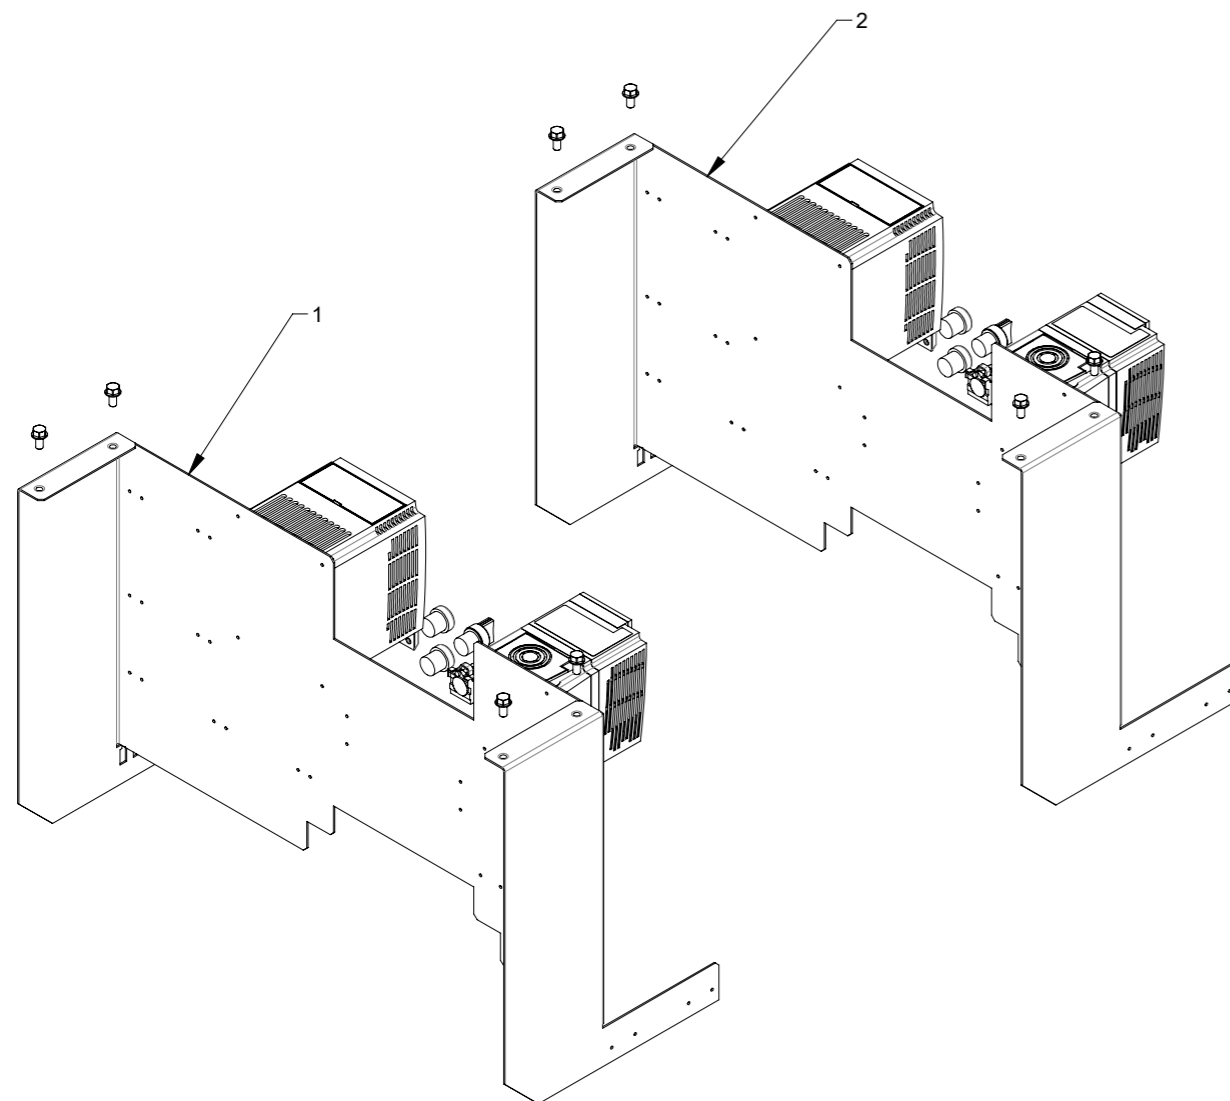

Pos.	Pcs.	Part no.	Description
1	1	123125047	Controls 2,2kW CE, assembled
2	1	123125048	Controls 4kW CE, assembled
3	1	123125045	Powercable with CEE plug 16A 5 pole 2,5mm²