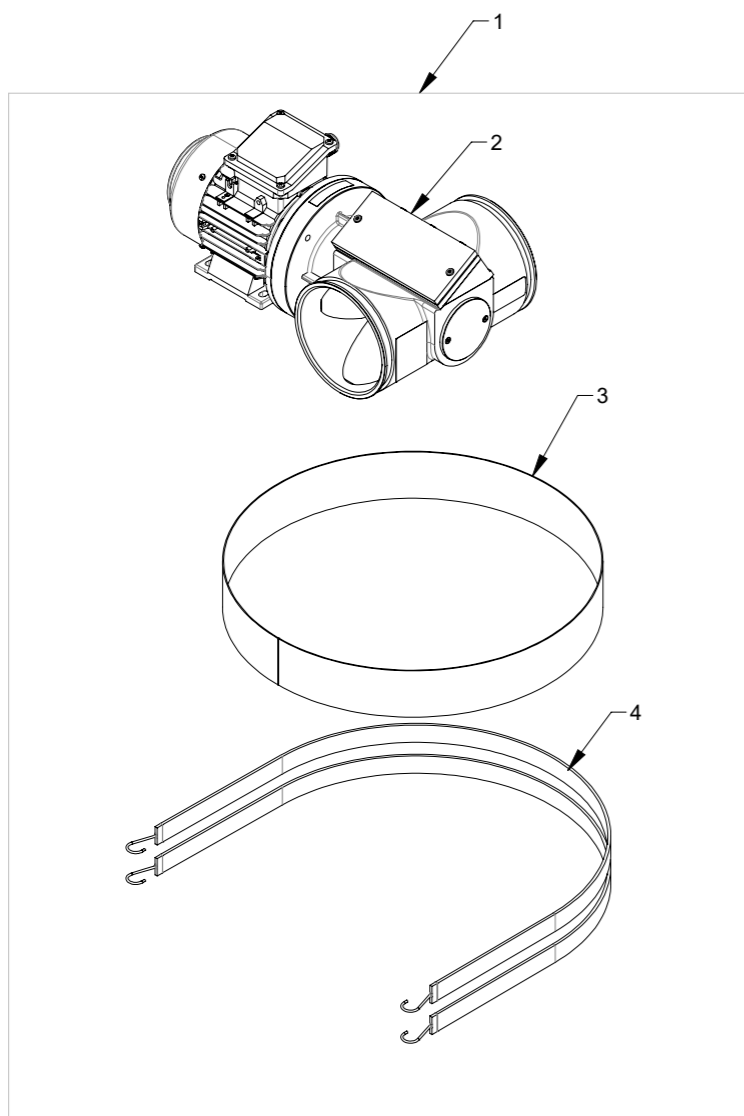

Pos.	Pcs.	Part no.	Description
1	1	123125612	CB/CUB spare part kit
2	1	146000011	MCB 160-2 cutter 1500(1800)rpm 0,75(0,75)kW 3x400(460)V 50(60)Hz IE3 CE/UL/CSA
3	1	123125190	EPDM band for cyklone
4	2	100323496	Rubberstrap with hooks 120cm black