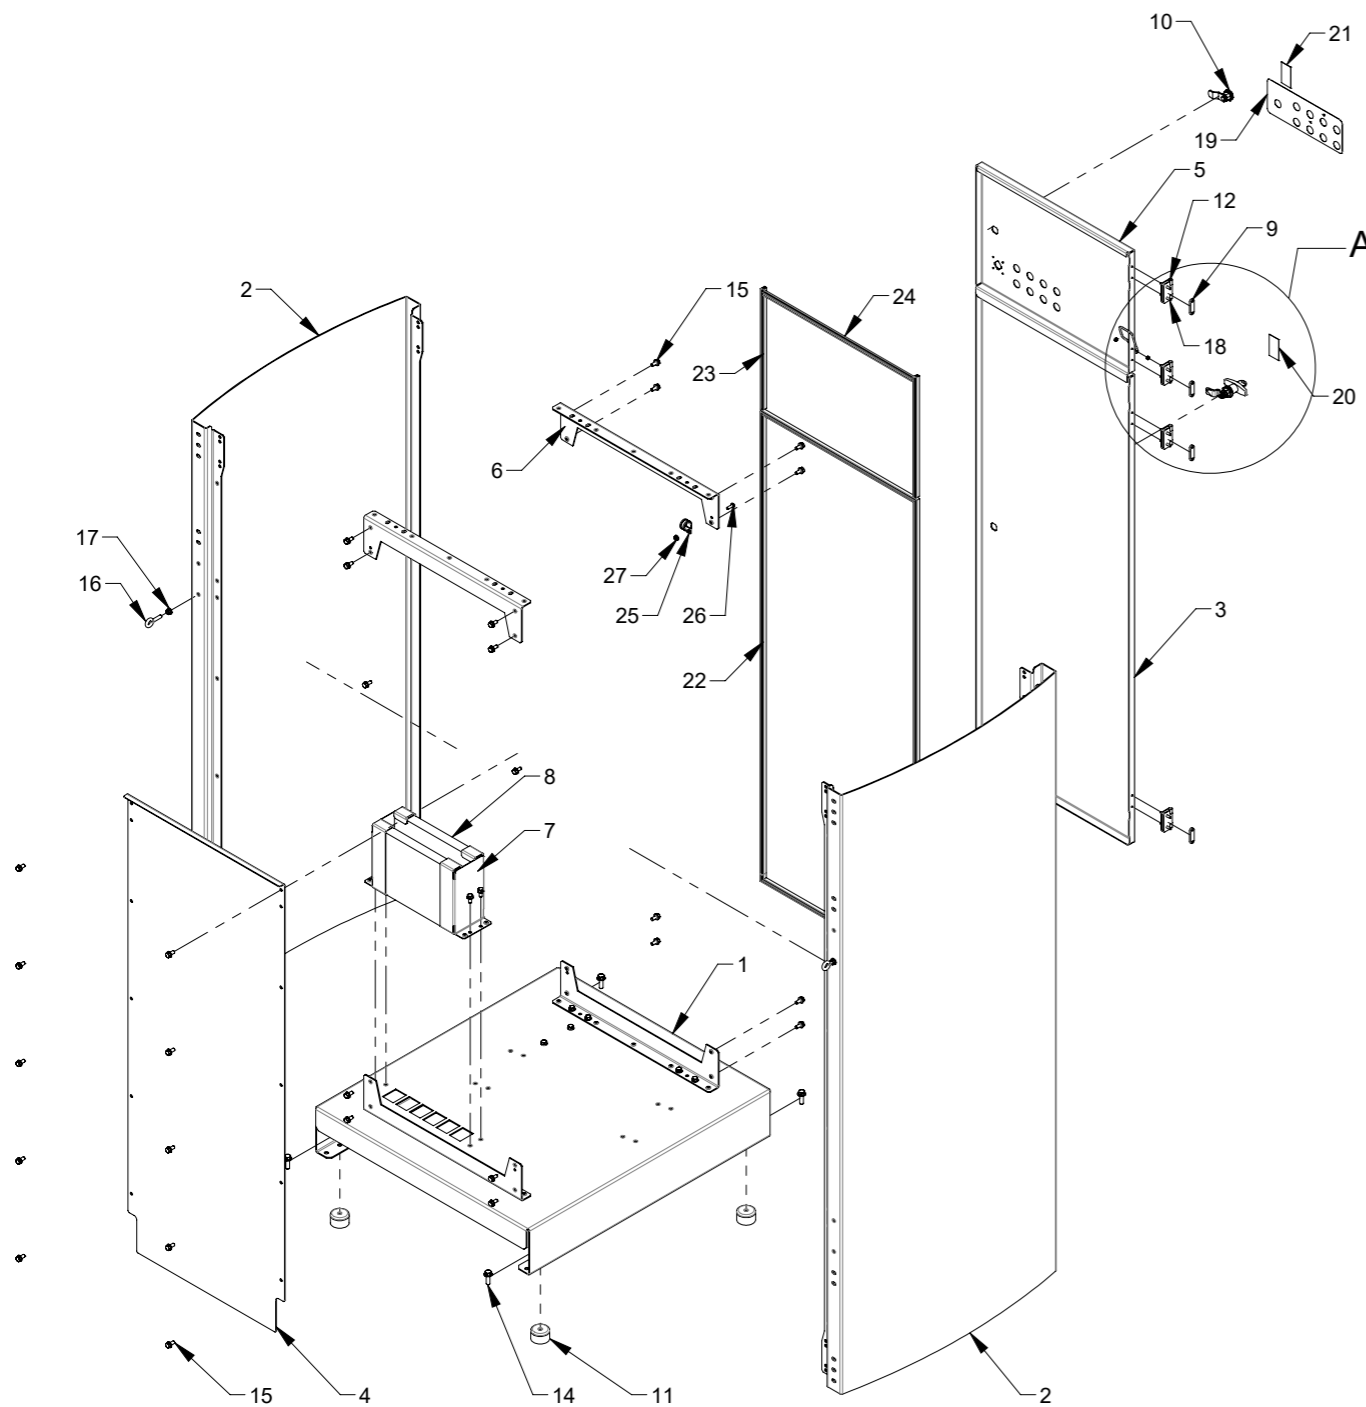

DETAIL A (1 : 10)

Pos.	Pcs.	Part no.	Description
1	1	123125200	Bottom frame, anthracite grey
2	2	123125201	Sidepanel, signal red
3	1	123125202	Door, anthracite grey
4	1	123125158	Rear panel, anthracite grey
5	1	123125204	Door for controls, anthracite grey
6	4	123125151	Mounting bracket
7	2	123125155	Sound dampener bracket
8	2	123125156	Silencer foam
9	4	123125170	Threaded bracket for hinges
10	1	100323489	Turnlock Klee CQ/T-M22x1,5-45-30 with key
11	4	100323329	Vibration damper Ø50x35
12	4	123125117	Hinge for door, black
13	1	100323486	Door latch GN 115-SCT-30-SW with key
14	4	100308173	Flange set screw M10x30mm DIN 6921, elgalvanized
15	42	100323453	Thread forming flange screw M8x16 DIN 7500D
16	2	100323301	Eye Bolt M8 X 30
17	2	100316098	Flange nut without teeth M8 DIN6923 elgv
18	16	100321060	Countersunk screw M5x16 ISO 14581elgalv.
19	1	123125953	Label "Operator panel", black on white
20	1	121115071	Label "Read users manual", black on yellow
21	1	121115073	Label "Disconnect electricity before service", black on yellow
22	1	100203165	Edge sealing for door
23	2	100203165	Edge sealing 1 for controls door
24	1	100203166	Edge sealing 2 for controls door
25	1	100420022	Rubberclamp HD 1300-5
26	1	100321016	Round head screw M6X20-T30 ELGV. DIN7985
27	1	100316075	Flange nut with threadlock M6 DIN 6927
28	1	123125298	Earthing wire for door with ring terminals
29	2	100315005	Nut M5 ISO 4032