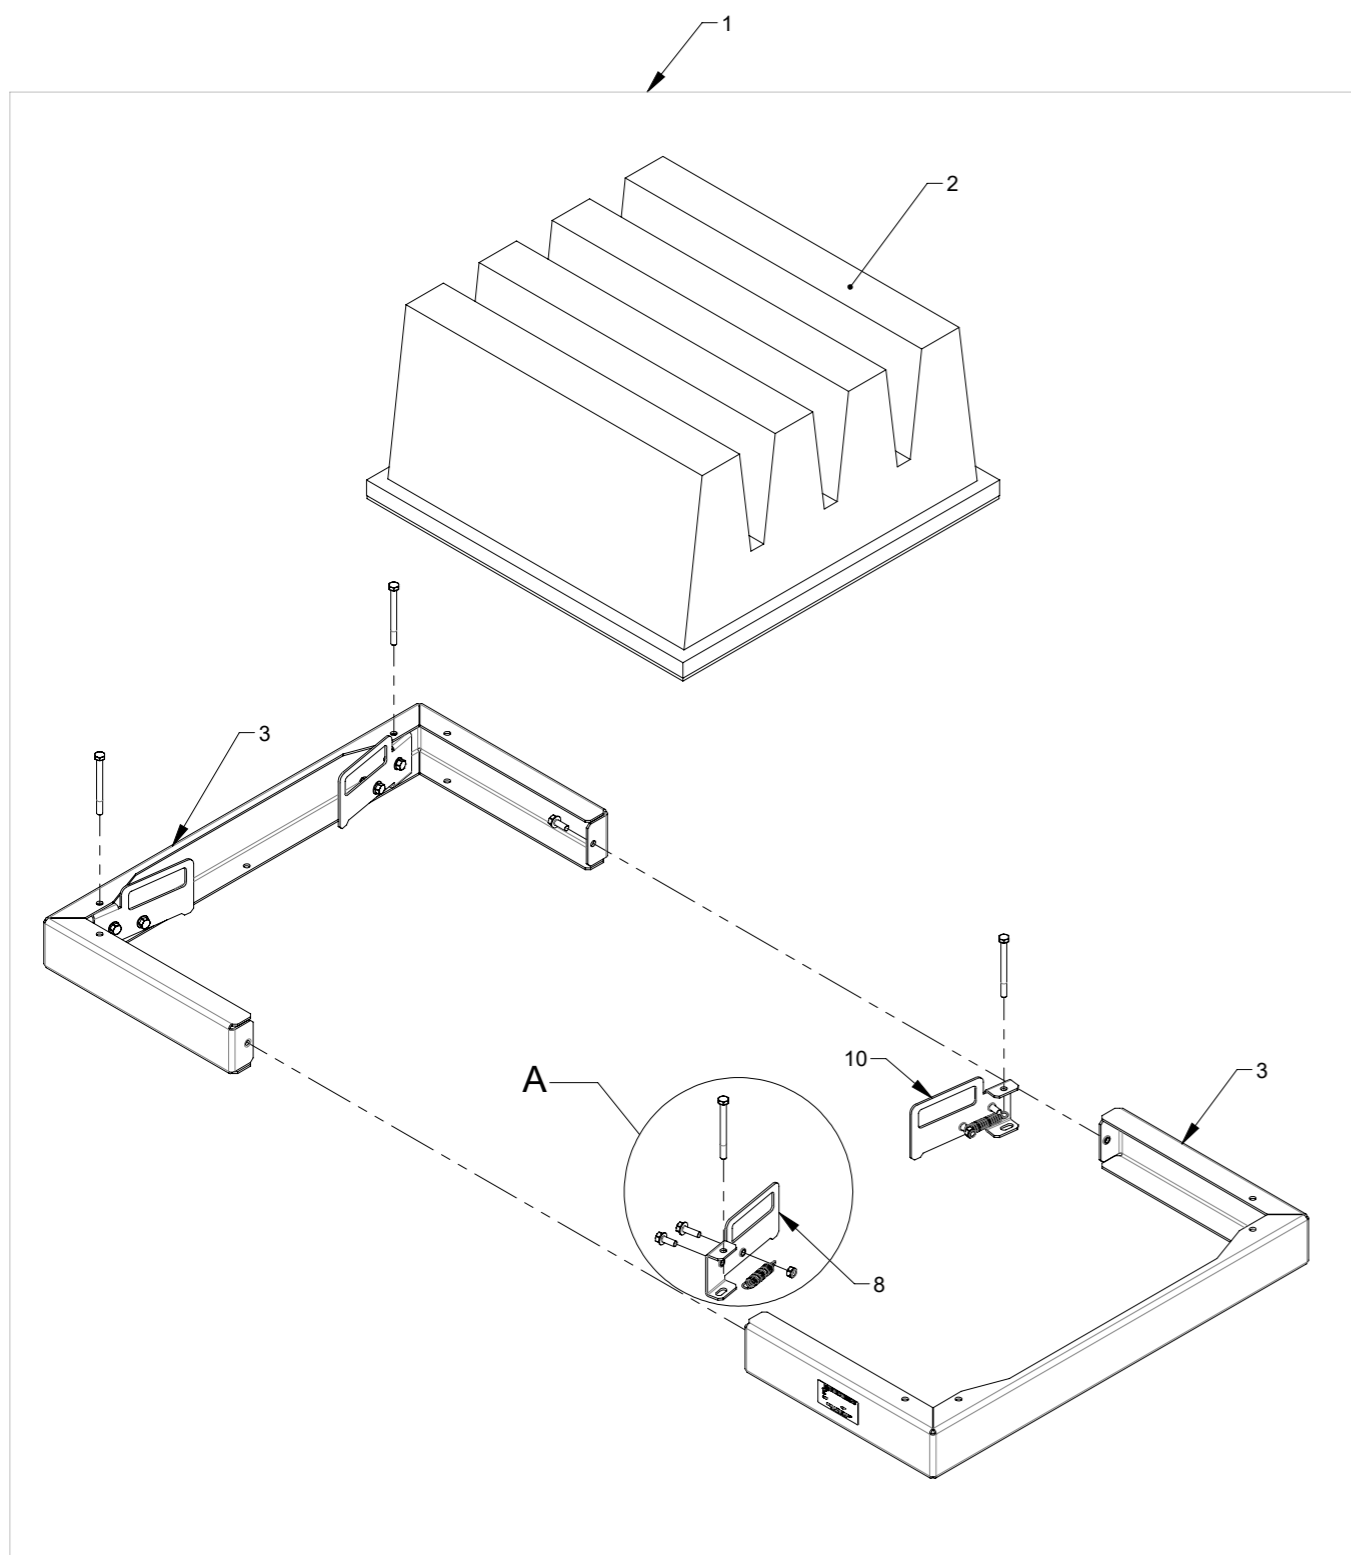

DETAIL A (1 : 2)

Pos.	Pcs.	Part no.	Description
1	1	123125029	HEPA Filter option
2	1	100203147	Hepa Filter VGHF14-592x592x292-F
3	2	123125196	Filter bracket half part
4	4	100306026	Screw M8 x 90mm DIN 931, elgalvanized
5	4	100323381	Flange set screw M8x25 DIN 6921
6	4	100316003	Self locking nut M8 DIN 985-6, elgalvanized
7	6	100323454	Thread forming flange screw M8x20 DIN 7500D
8	2	123125198	Filter locking handle right
9	4	100323491	Spring Ø2XØ14X50 Fn=164N Pianowire, Sodemann 32340
10	2	123125197	Filter locking handle left