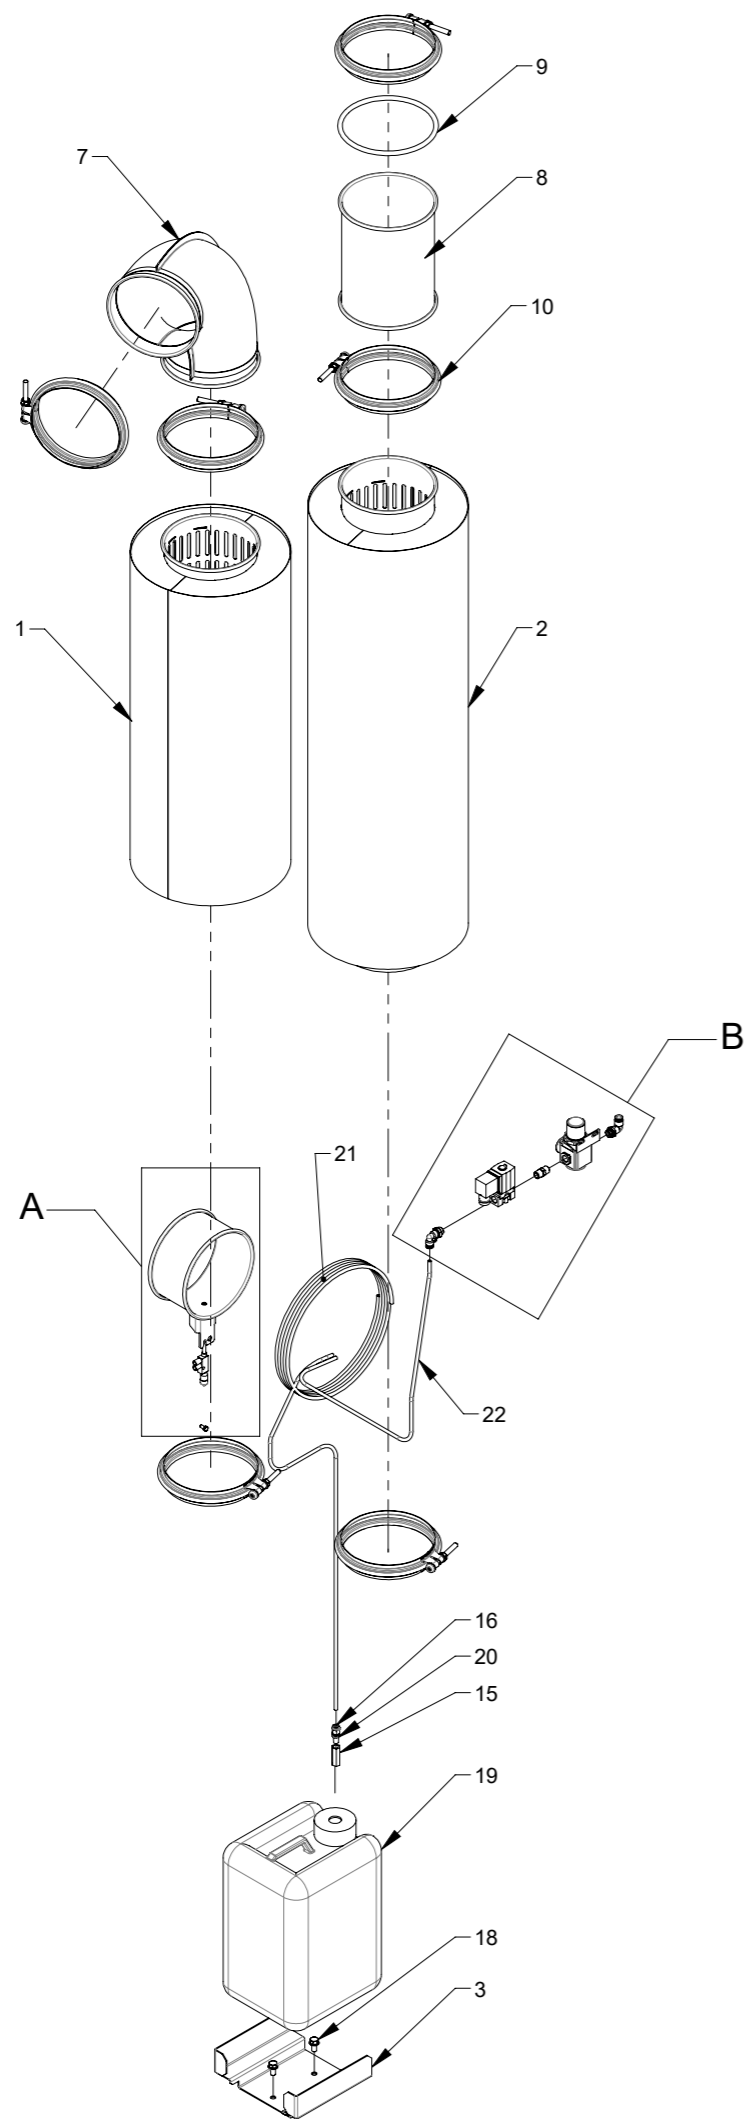

DETAIL A (1 : 5)