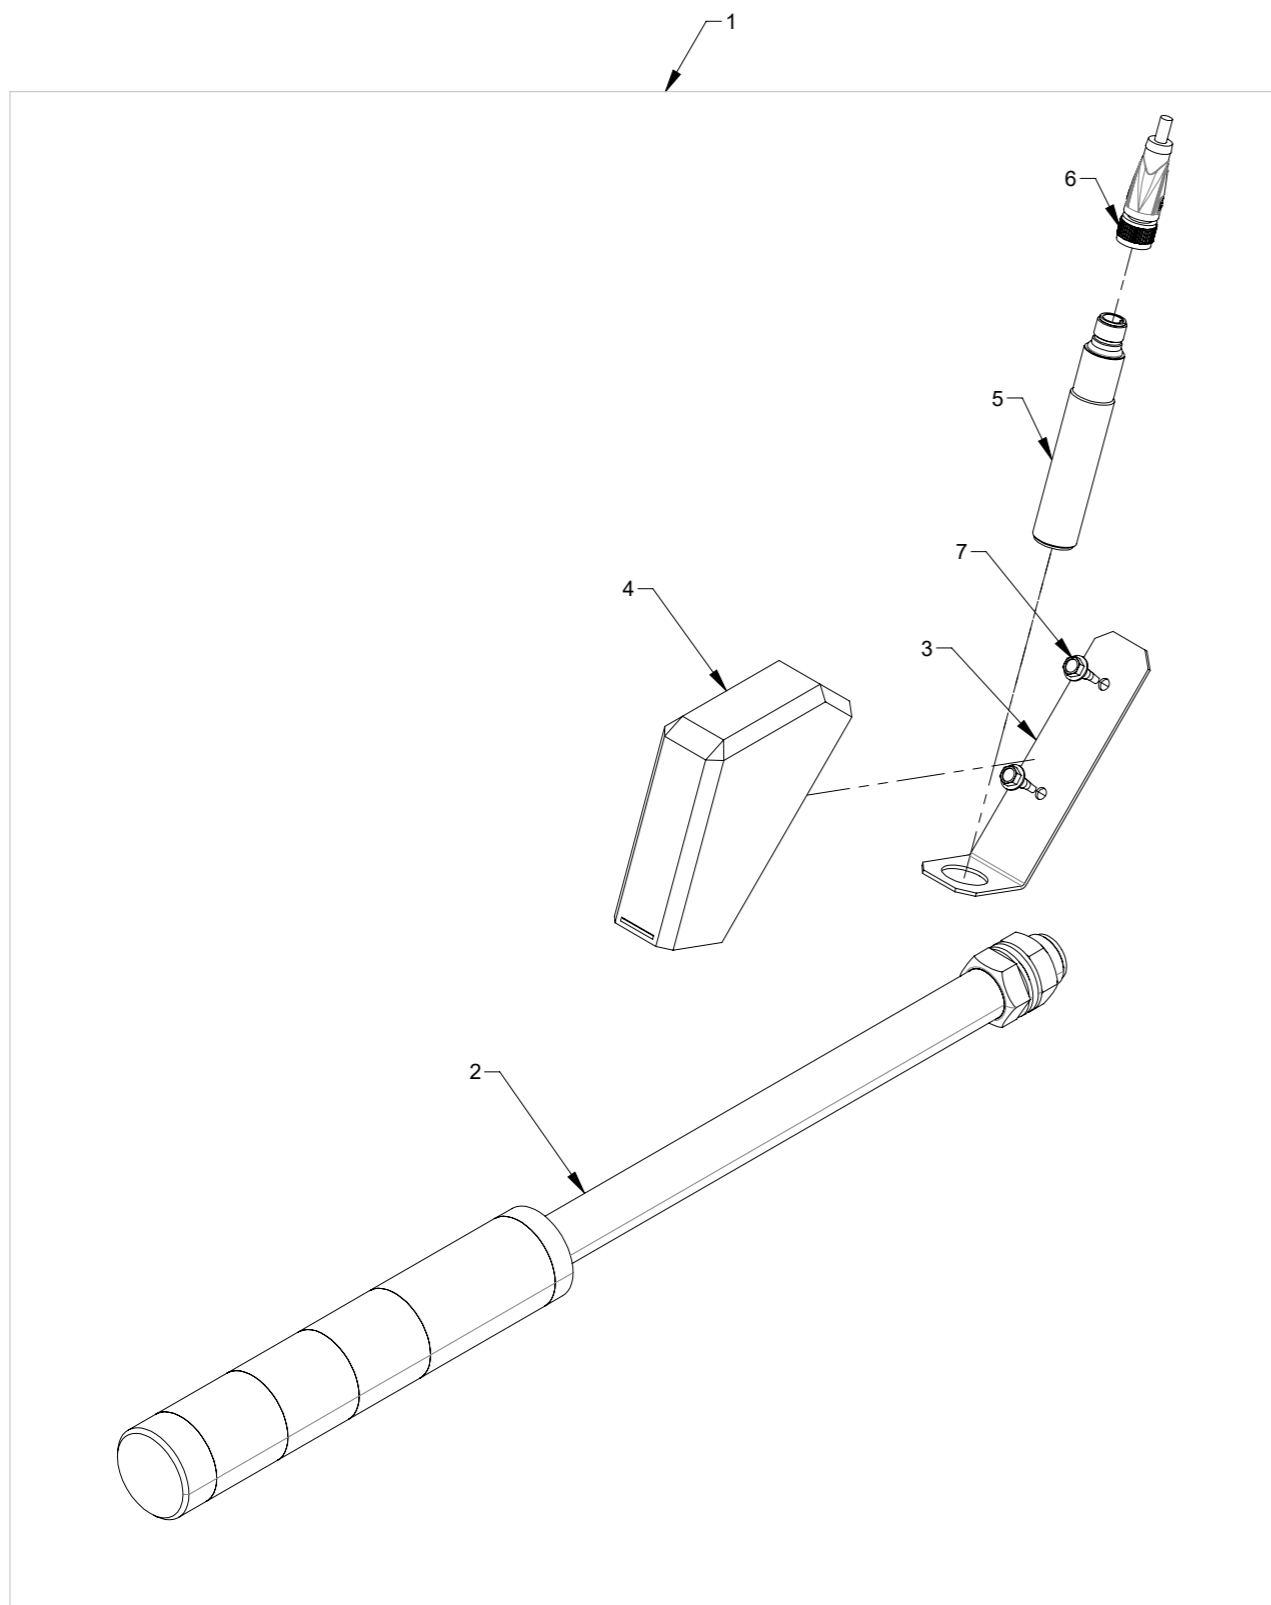

Pos.	Pcs.	Part no.	Description
1	1	123125037	Ultrasound sensor with light tower
2	1	100503425	Light tower Ø45 red/orange/green
3	1	123125370	Bracket for ultrasound sensor
4	1	123125371	Cover for ultrasound sensor
5	1	100503428	Ultrasound sensor
6	1	100503323	Cable for ultrasound sensor, straight
7	2	100323497	Self-drilling screw Ø4,2x16 ISO15480