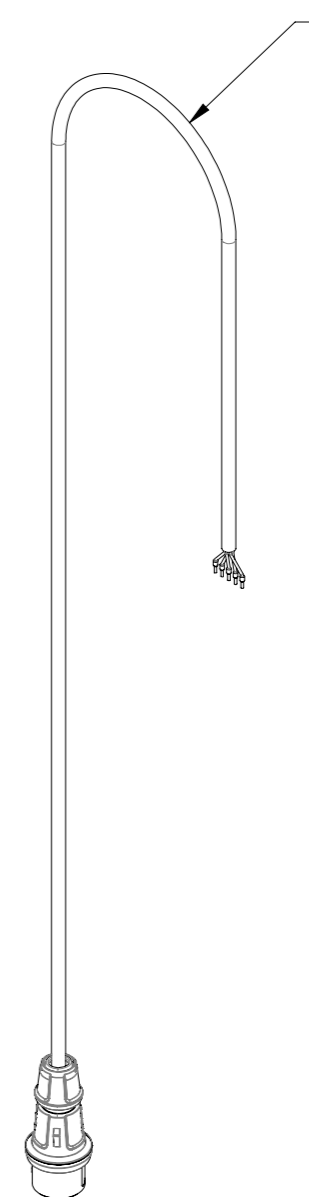

Pos.	Pcs.	Part no.	Description
1	1	123125047	Controls 2,2kW CE, assembled
2	1	123125048	Controls 4kW CE, assembled
3	1	123125045	Powercable with CEE plug 16A 5 pole 2,5mm²