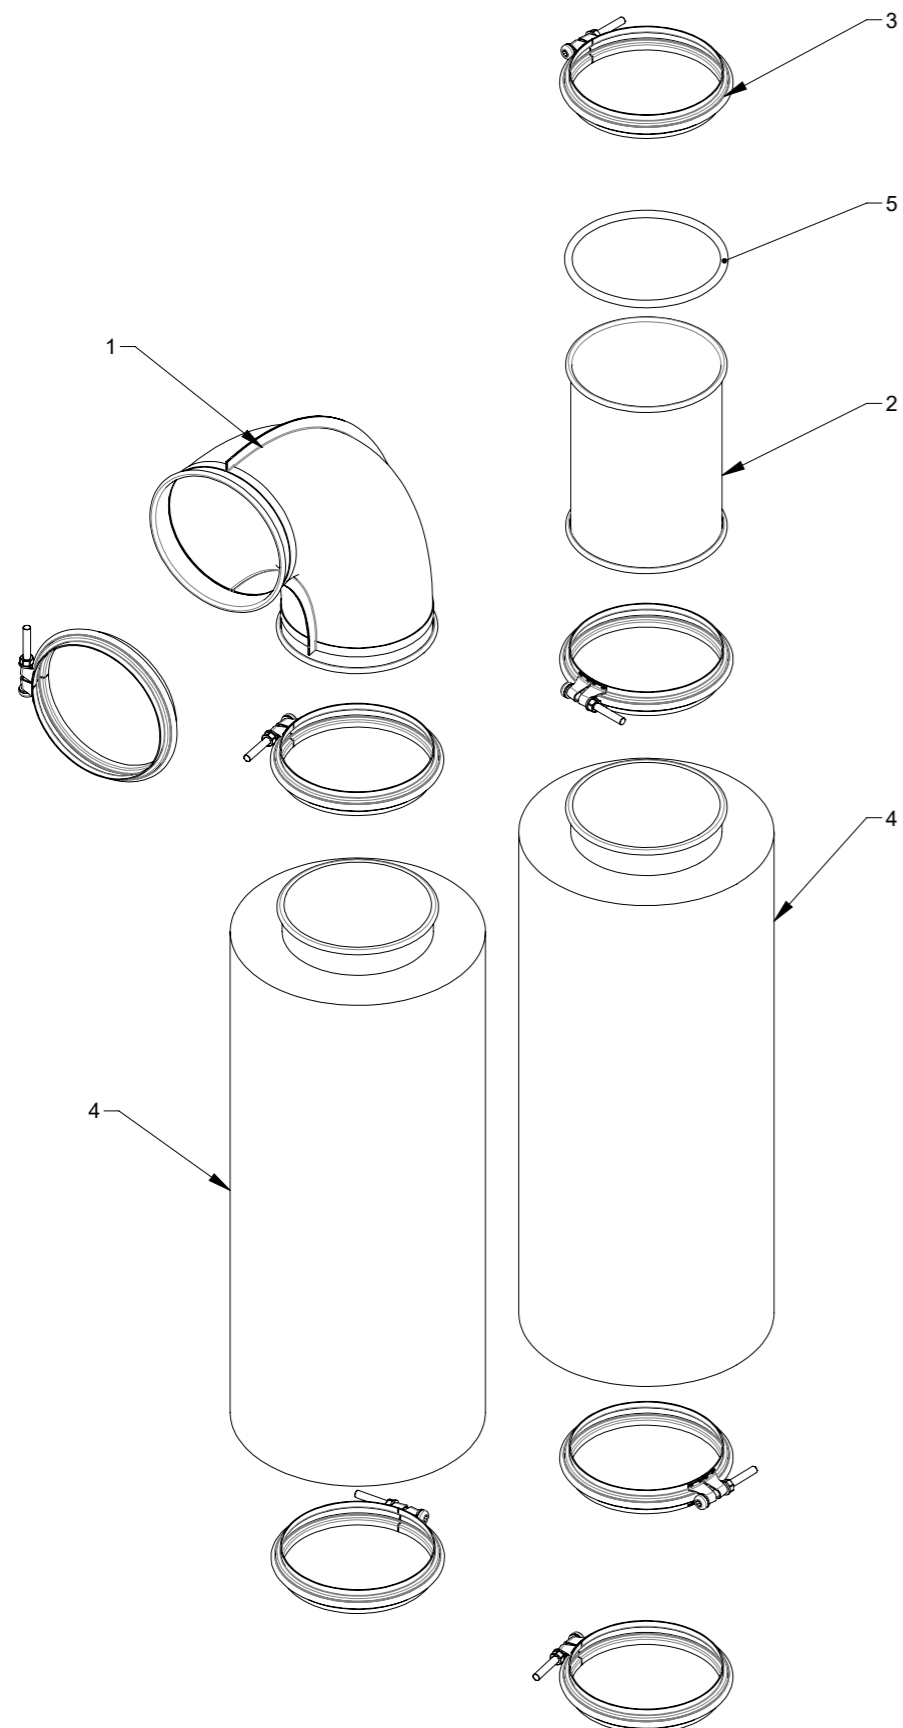

Pos.	Pcs.	Part no.	Description
1	1	122020094	OK 160 bend 90° R = 240 mm, spaceblue
2	1	122010098	OK 160 pipe L=215mm, spaceblue
3	7	122000857	Clamp with bolt OK160
4	2	123125116	Sounddamper SLTR Ø160x690
5	1	122000132	Rubber ring OK160 x Ø8mm