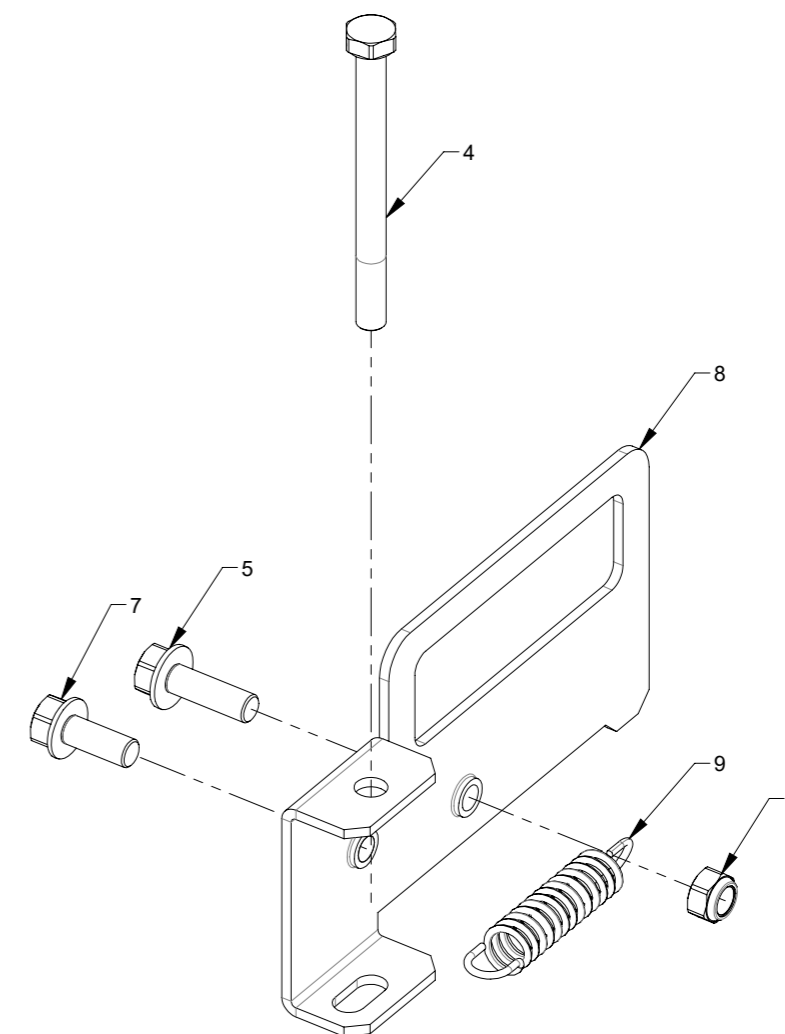

DETAIL A (1 : 2)

Pos.	Pcs.	Part no.	Description
1	1	123125029	HEPA Filter option
2	1	100203147	Hepa Filter VGHF14-592x592x292-F
3	2	123125196	Filter bracket half part
4	4	100306026	Screw M8 x 90mm DIN 931, elgalvanized
5	4	100323381	Flange set screw M8x25 DIN 6921
6	4	100316003	Self locking nut M8 DIN 985-6, elgalvanized
7	6	100323454	Thread forming flange screw M8x20 DIN 7500D
8	2	123125198	Filter locking handle right
9	4	100323491	Spring Ø2XØ14X50 Fn=164N Pianowire, Sodemann 32340
10	2	123125197	Filter locking handle left