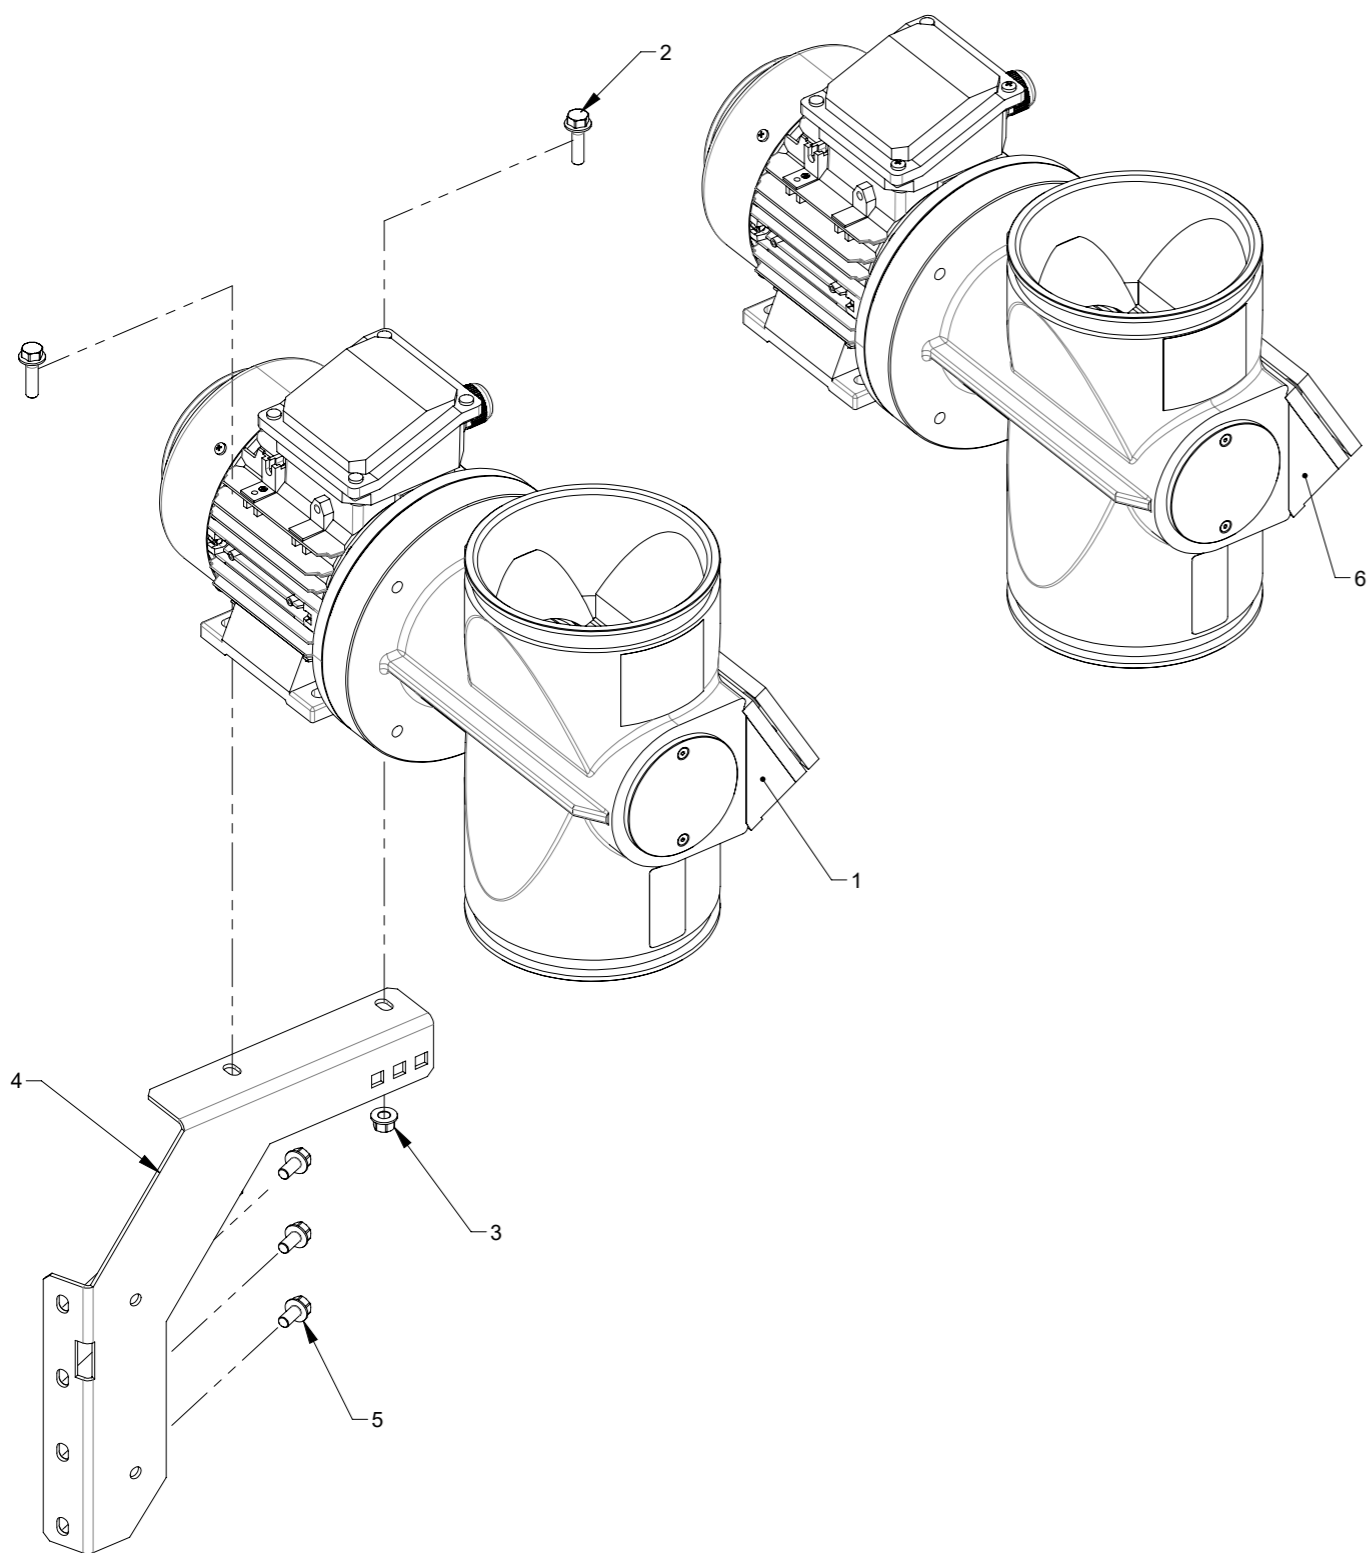

Pos.	Pcs.	Part no.	Description
1	1	146000011	MCB 160-2 cutter 1500(1800)rpm 0,75(0,75)kW 3x400(460)V 50(60)Hz IE3 CE/UL/CSA
2	2	100308140	Flange set screw M8x30 DIN 6921, elgalvanized
3	2	100316108	Flangenut with threadlock M8 DIN 6927 Elgv.
4	1	123125153	Support bracket for cutter
5	4	100323453	Thread forming flange screw M8x16 DIN 7500D
6	1	146000013	MCB 160-3 cutter 1500(1800)rpm 0,75(0,75)kW 3x400(460)V 50(60)Hz IE3 CE/UL/CSA