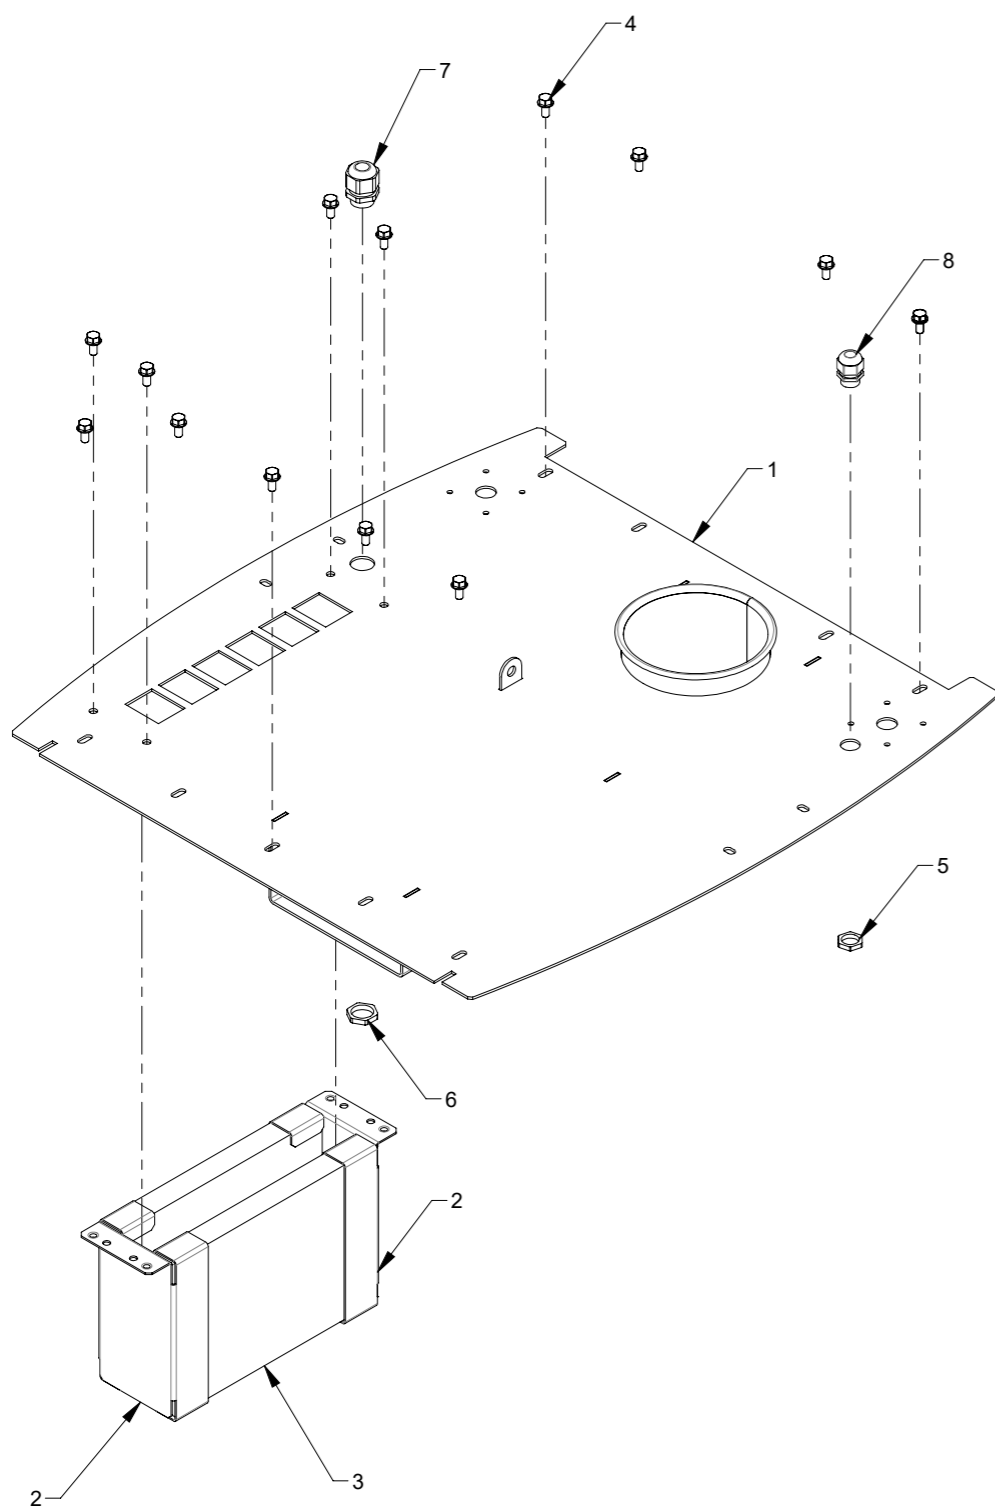

Pos.	Pcs.	Part no.	Description
1	1	123125208	Non-stick top for cabinet, anthracite grey
2	2	123125155	Sound dampener bracket
3	2	123125156	Silencer foam
4	14	100323453	Thread forming flange screw M8x16 DIN 7500D
5	1	100511215	Nut M20X1,5 plastic
6	1	100511191	Nut M25 x 1,5 plastic
7	1	100511182	Cable screw gland M25x1,5 plastic
8	1	100511260	Cable screw gland M20x1,5