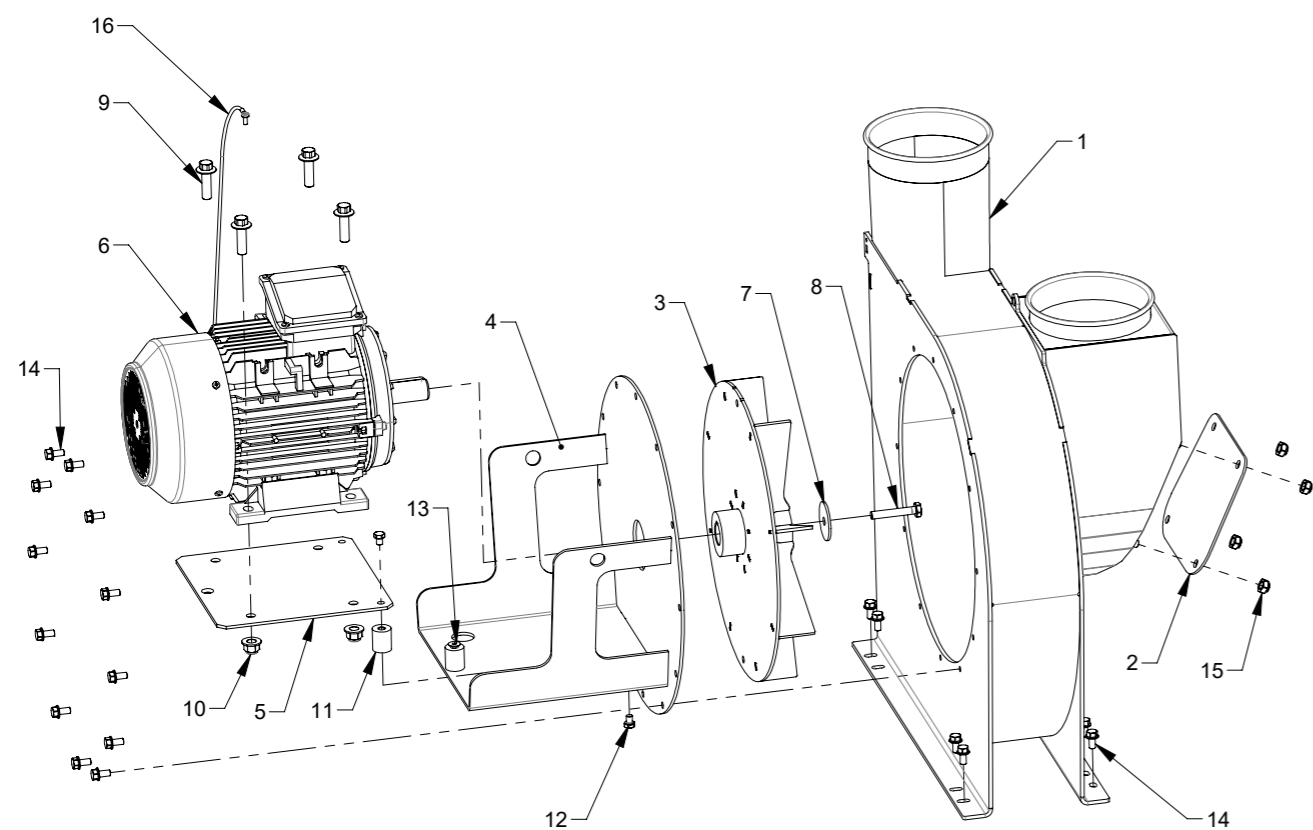

Pos.	Pcs.	Part no.	Description
1	1	123125209	Blower cabinet welded, spaceblue
2	1	123125136	Inspection hatch, spaceblue
3	1	123125146	Rotor M Ø400-Ø28
4	1	123125141	Motor bracket, spaceblue
5	1	123125143	Motor plate for B3 motor, spaceblue
6	1	100501089	AC Motor 112M-2p B3 4(4)kW 3x400/690(460)V 50(60)Hz IE3 UL/CSA PTC
7	1	121000060	Washer Ø52 / Ø11 x 3mm
8	1	100308050	Set screw M10x60 DIN 933 NV17 elgv
9	4	100308209	Flange set screw M12x40 DIN 6921 NV16 elgalv
10	4	100316103	Flange nut with threadlock M12 DIN 6926 elgv
11	3	100323492	Vibration damper Ø25 x L30
12	5	100304009	Set screw M8 x 10mm DIN 933, elgalvanized
13	1	100309049	Countersunk screw M8x10 ISO 10642
14	20	100323453	Thread forming flange screw M8x16 DIN 7500D
15	4	100316004	Lock nut M10 DIN 985-6
16	1	123125296	Earthing cable for motor with ringterminals