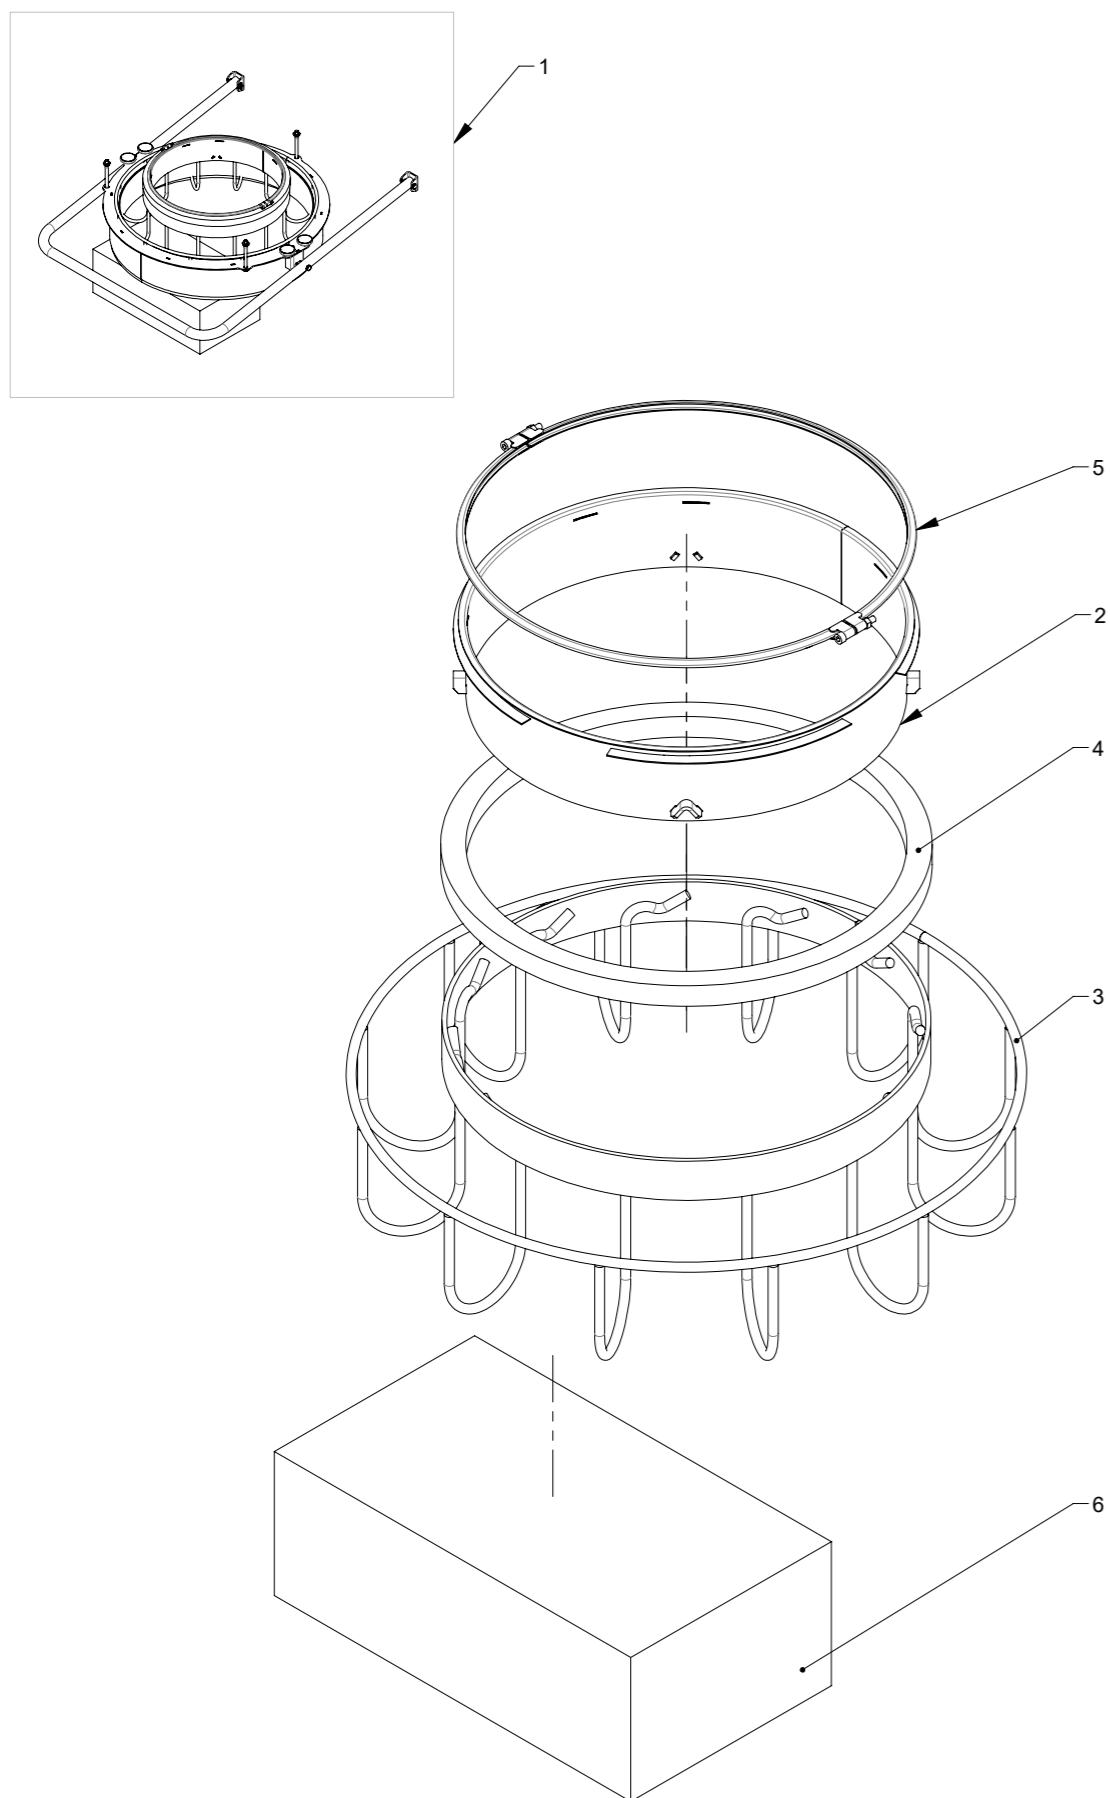

Pos.	Pcs.	Part no.	Description
1	1	123125605	Endless bag system
2	1	123125194	Basket holder for endless bags
3	1	123125182	Basket for endless bag
4	1	123125178	Sealing for basket holder
5	1	9251683011	FK 350 bolt clamp, 1mm galv
6	2	100203167	Endless bag, cassette of 70m, Ø570mm Maxi, extra strong, transparant
7	1	123125431	Ring for bag lock assembled
8	1	123125439	Bag lock handle
9	2	123125438	Mounting bracket for bag lock handle
10	4	100306020	Screw M8x45 DIN 931 elgalv.
11	4	100323447	Magnet Ø40xM5 125N
12	4	100308013	Set screw M5x10 DIN 933 elgalvanized
13	3	100306026	Screw M8 x 90mm DIN 931, elgalvanized
14	5	100316091	Flange nut M8 with serration DIN9623
15	2	100316093	Flange lock nut M8 DIN 6926