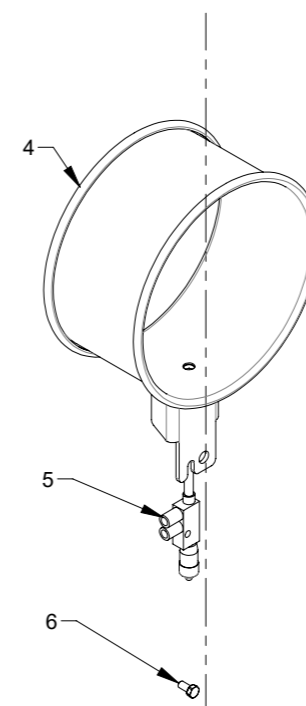

DETAIL A (1 : 5)