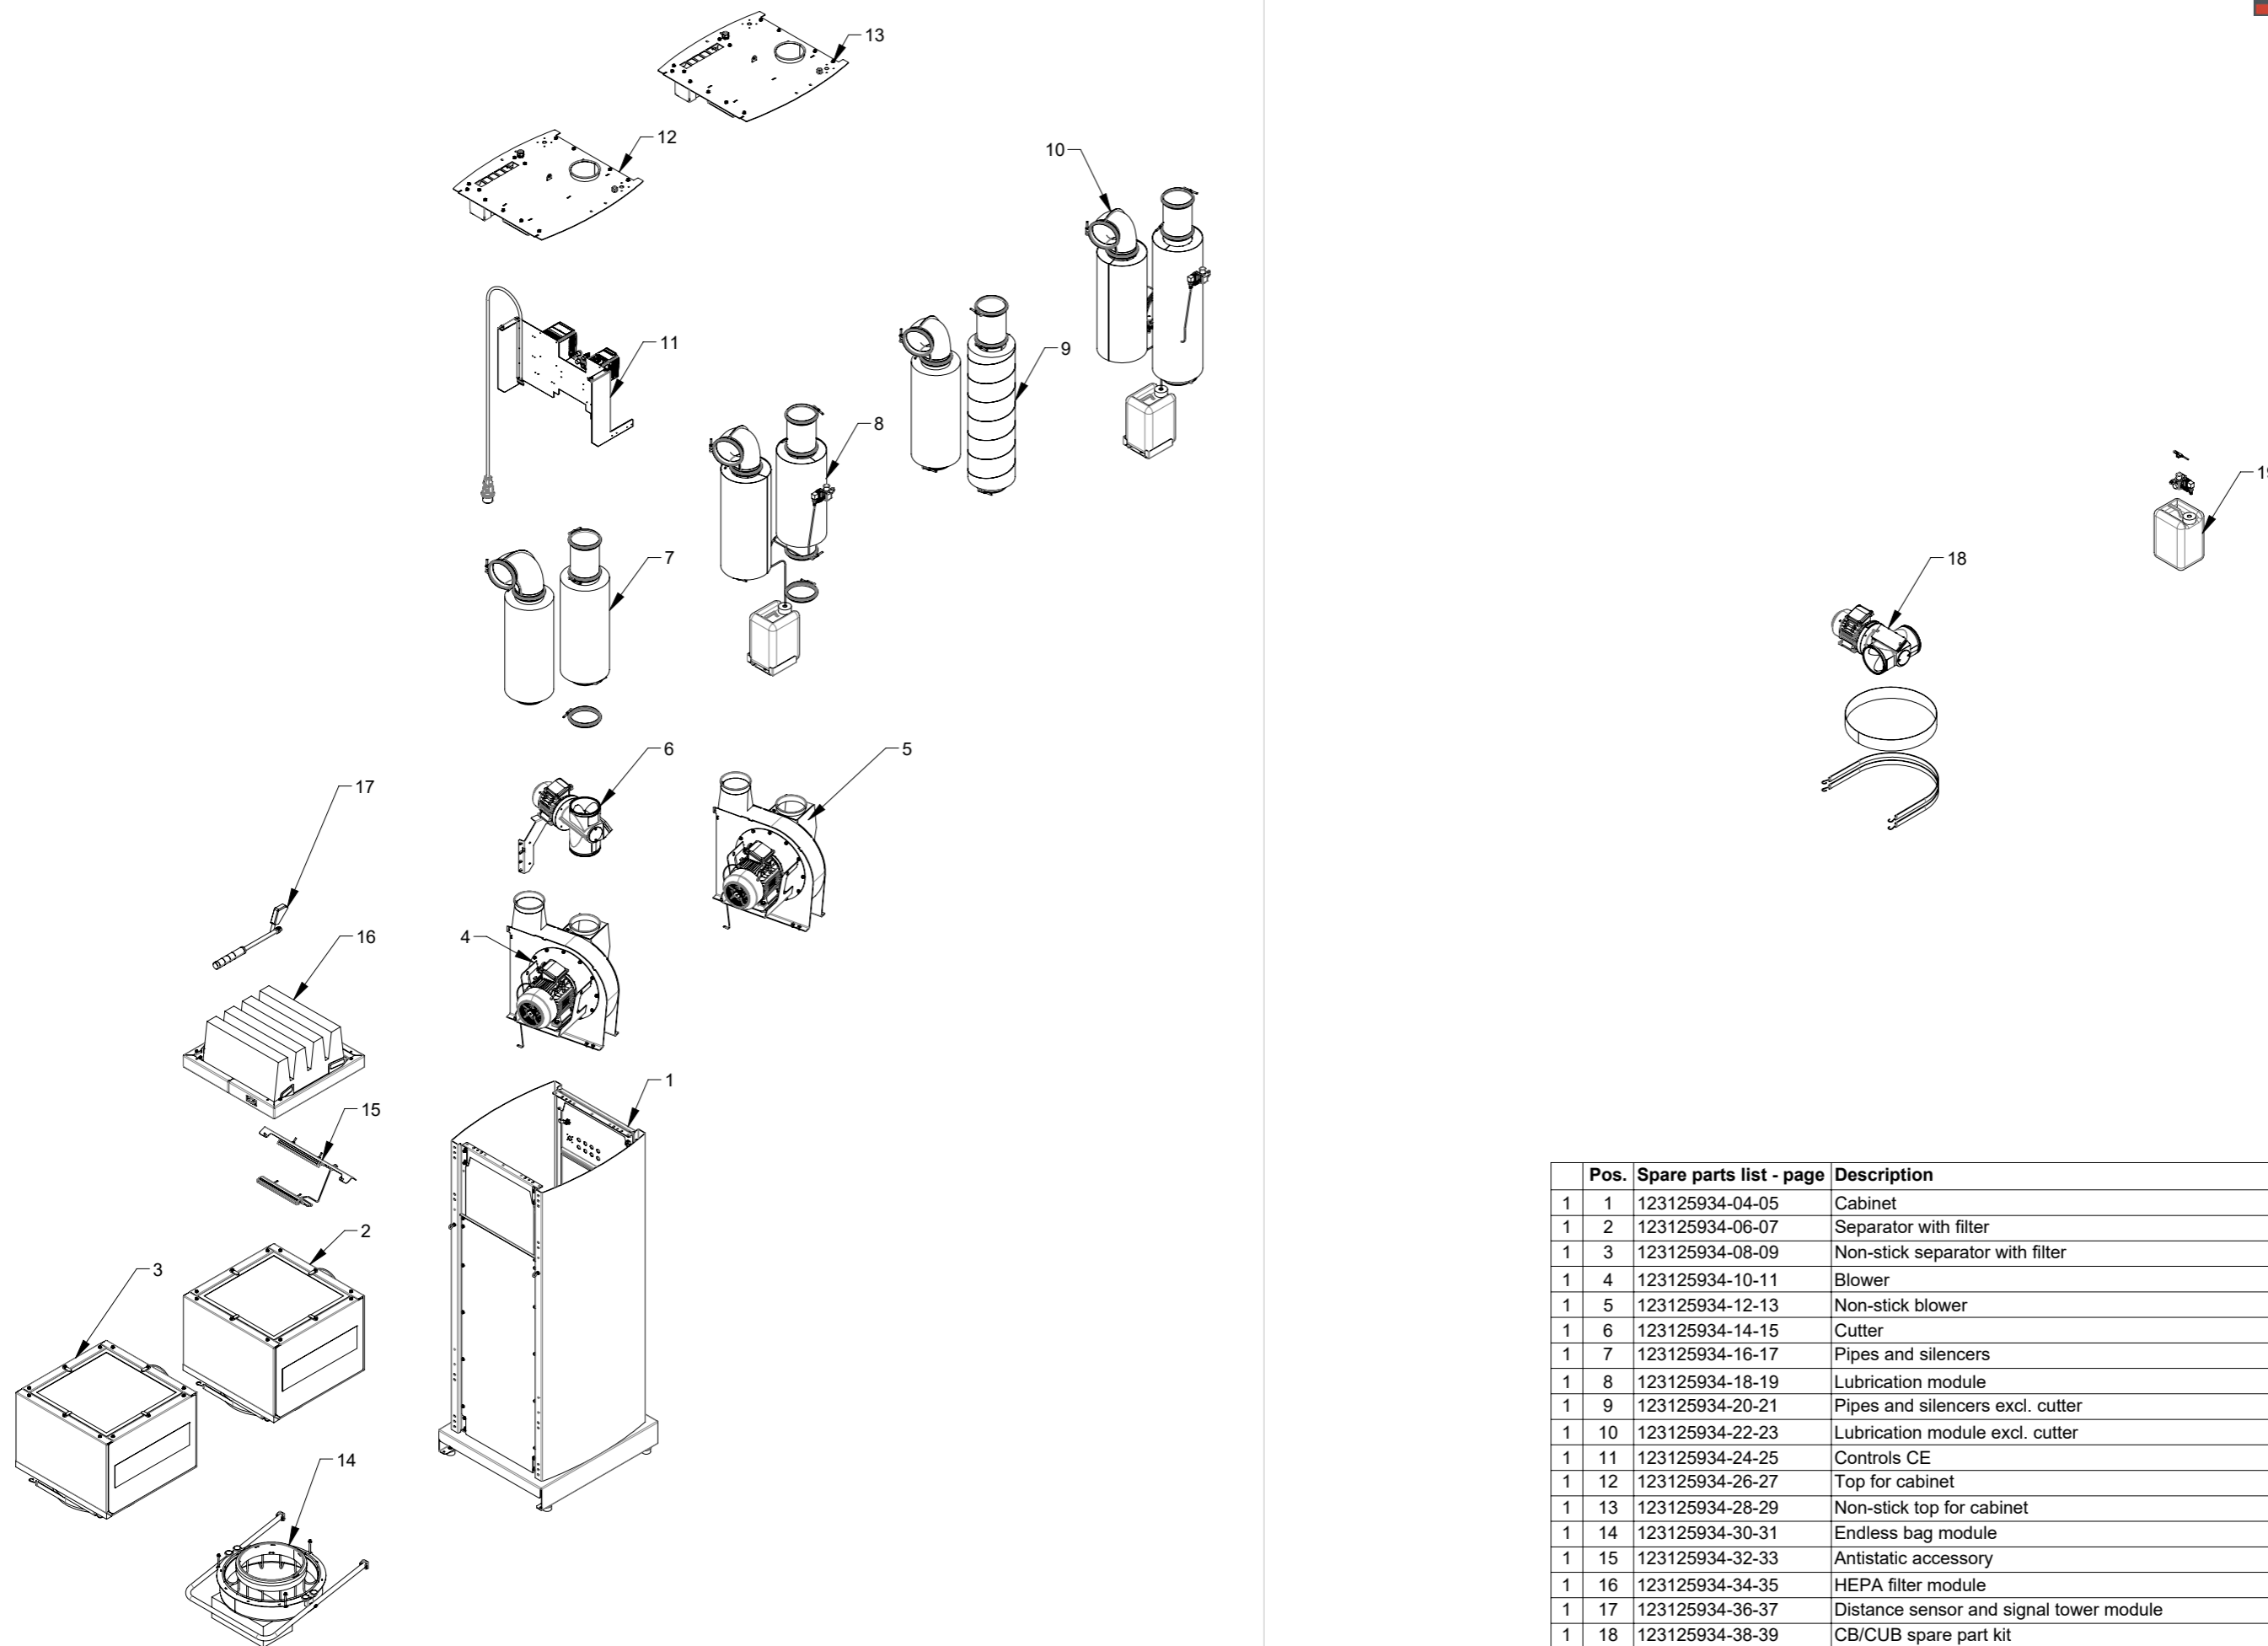

Pos.	Spare parts list - page	Description
1	1 123125934-04-05	Cabinet
1	2 123125934-06-07	Separator with filter
1	3 123125934-08-09	Non-stick separator with filter
1	4 123125934-10-11	Blower
1	5 123125934-12-13	Non-stick blower
1	6 123125934-14-15	Cutter
1	7 123125934-16-17	Pipes and silencers
1	8 123125934-18-19	Lubrication module
1	9 123125934-20-21	Pipes and silencers excl. cutter
1	10 123125934-22-23	Lubrication module excl. cutter
1	11 123125934-24-25	Controls CE
1	12 123125934-26-27	Top for cabinet
1	13 123125934-28-29	Non-stick top for cabinet
1	14 123125934-30-31	Endless bag module
1	15 123125934-32-33	Antistatic accessory
1	16 123125934-34-35	HEPA filter module
1	17 123125934-36-37	Distance sensor and signal tower module
1	18 123125934-38-39	CB/CUB spare part kit
1	19 123125934-40-41	CB/CUB non-stick oil accessory kit