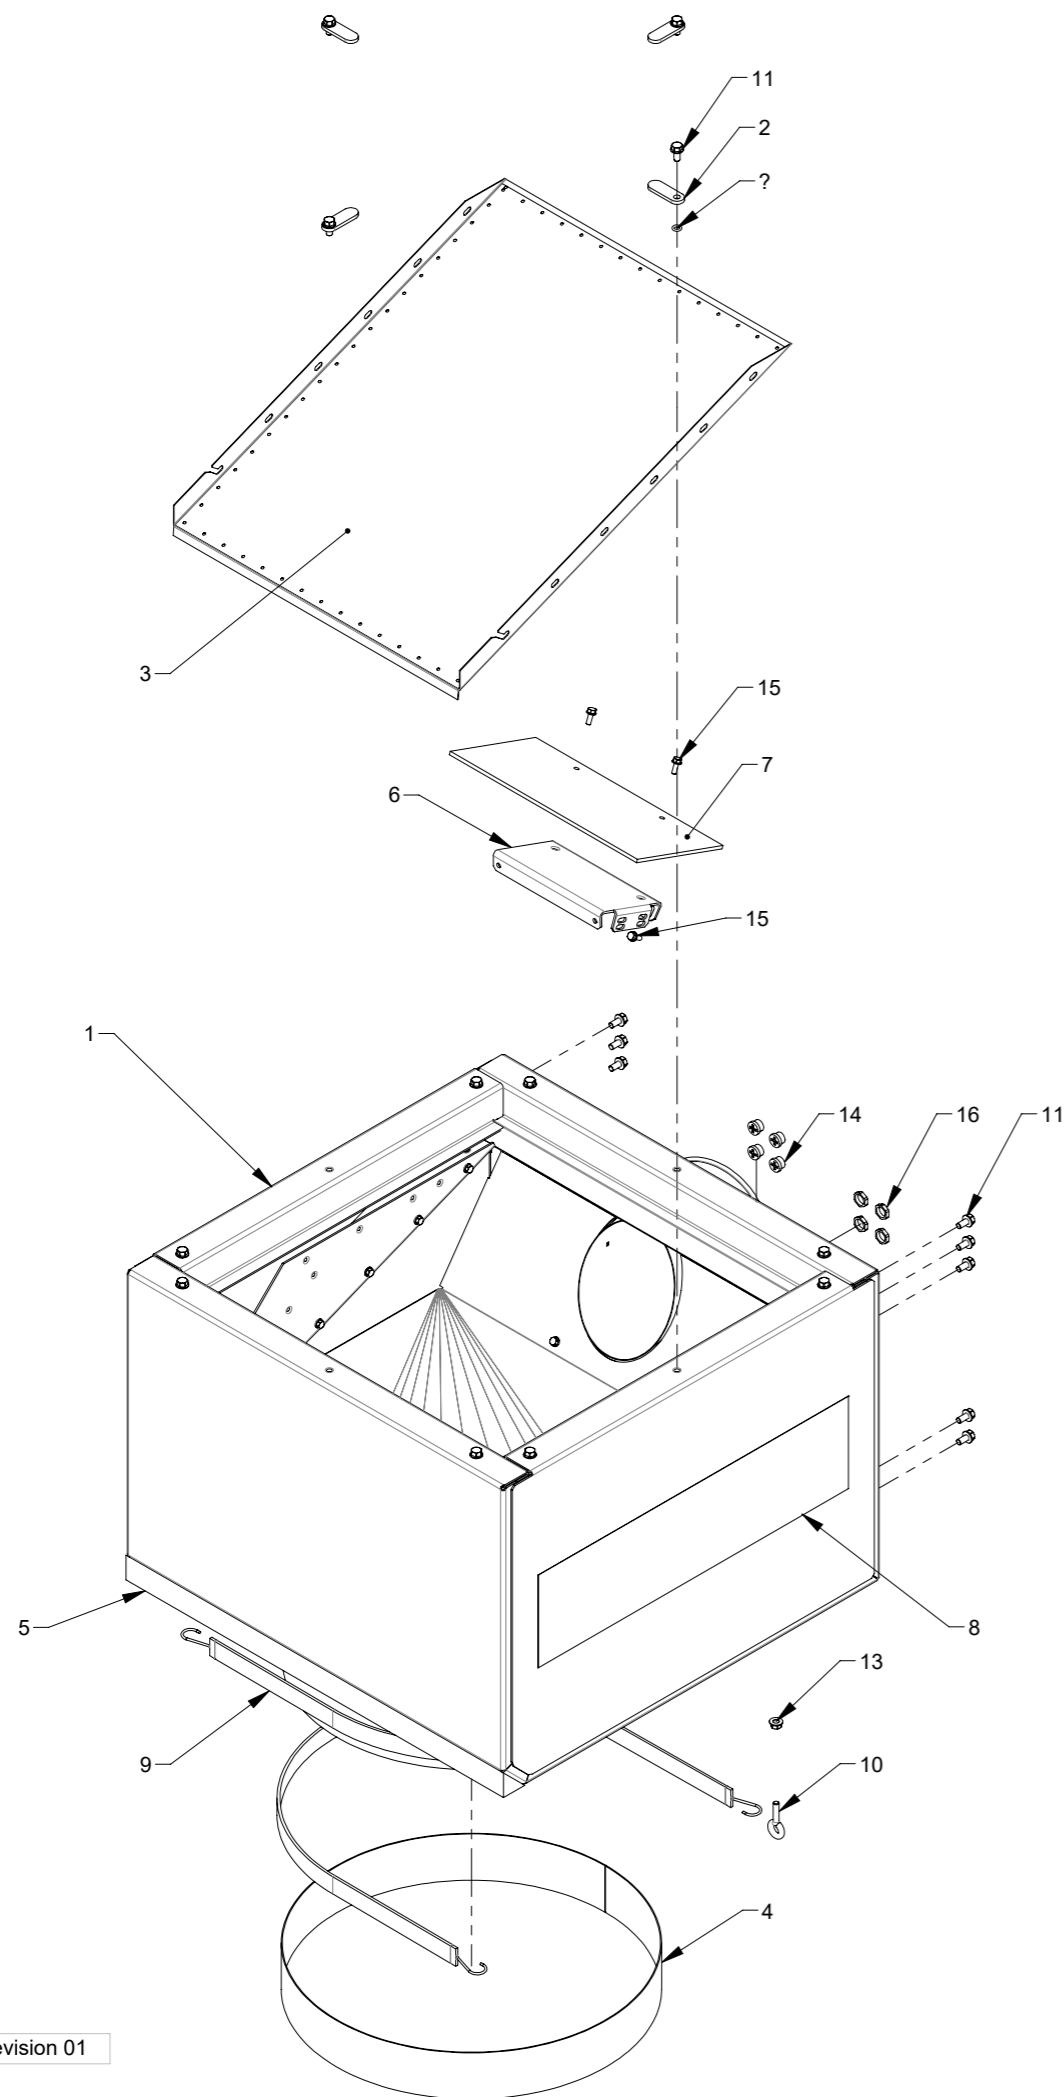

DETAIL A (1 : 10)

Pos.	Pcs.	Part no.	Description
1	1	123125200	Bottom frame, anthracite grey
2	2	123125201	Sidepanel, signal red
3	1	123125202	Door, anthracite grey
4	1	123125158	Rear panel, anthracite grey
5	1	123125204	Door for controls, anthracite grey
6	4	123125151	Mounting bracket
7	2	123125155	Sound dampener bracket
8	2	123125156	Silencer foam
9	4	123125170	Threaded bracket for hinges
10	1	100323489	Turnlock Klee CQ/T-M22x1,5-45-30 with key
11	4	100323329	Vibration damper Ø50x35
12	4	123125117	Hinge for door, black
13	1	100323486	Door latch GN 115-SCT-30-SW with key
14	4	100308173	Flange set screw M10x30mm DIN 6921, elgalvanized
15	42	100323453	Thread forming flange screw M8x16 DIN 7500D
16	2	100323301	Eye Bolt M8 X 30
17	2	100316098	Flange nut without teeth M8 DIN6923 elgv
18	16	100321060	Countersunk screw M5x16 ISO 14581elgalv.
19	1	123125953	Label "Operator panel", black on white
20	1	121115071	Label "Read users manual", black on yellow
21	1	121115073	Label "Disconnect electricity before service", black on yellow
22	1	100203165	Edge sealing for door
23	2	100203165	Edge sealing 1 for controls door
24	1	100203166	Edge sealing 2 for controls door
25	1	100420022	Rubberclamp HD 1300-5
26	1	100321016	Round head screw M6X20-T30 ELGV. DIN7985
27	1	100316075	Flange nut with threadlock M6 DIN 6927
28	1	123125298	Earthing wire for door with ring terminals
29	2	100315005	Nut M5 ISO 4032