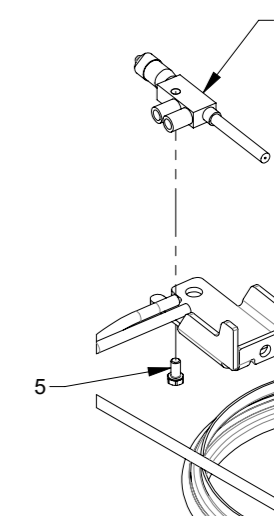

DETAIL B (1 : 4)

Pos.	Pcs.	Part no.	Description
1	1	123125154	Bracket for oil canister
2	1	100420276	Air regulator G1/4" with bracket
3	1	123125283	Pipe for oil injector, welded
4	1	100420289	Oil injector HPM
5	1	100308013	Set screw M5x10 DIN 933 elgalvanized
6	1	100420251	Nippel G1/4"-G1/4" metal nickel plated
7	1	100420287	Solenoid valve 2/2 G1/4", Fluid/Pneumatik
8	1	100420248	Fitting elbow swivel 1/8" 6mm
9	1	123125199	Hoses for lubrication system
10	1	100420288	Non-return valve Inline G1/8"
11	1	100420249	Fitting straight 1/8" 6mm
12	1	100420273	Fitting 90deg turnable G1/4" 8mm
13	2	100323453	Thread forming flange screw M8x16 DIN 7500D
14	1	123125300	Non-stick silencer L=693
15	1	123125316	Non-stick silencer L=600
16	1	123125290	OK160 90° bend non-stick
17	1	123125291	OK160 pipe L=215mm, non-stick
18	8	122000857	Clamp with bolt OK160
19	1	122000132	Rubber ring OK160 x Ø8mm
20	1	100203164	Plastic container 10L
21	1	100420203	Silencer 1/8"
22	2	100323449	Thread forming flange screw M4x12 DIN 7500C