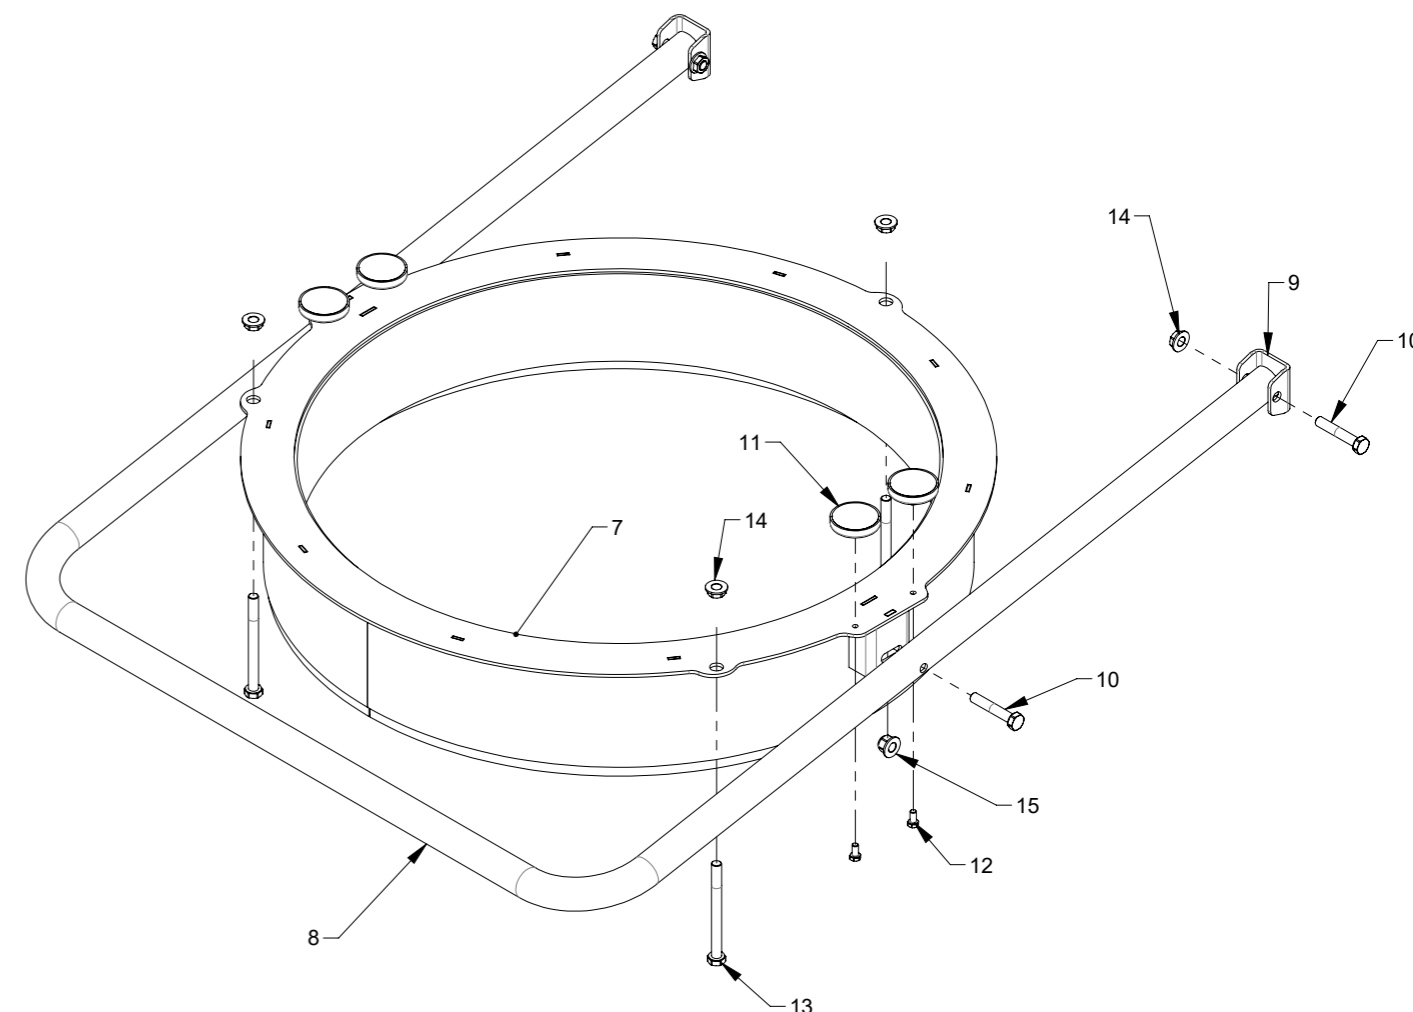

Pos.	Pcs.	Part no.	Description
1	1	123125605	Endless bag system
2	1	123125194	Basket holder for endless bags
3	1	123125182	Basket for endless bag
4	1	123125178	Sealing for basket holder
5	1	9251683011	FK 350 bolt clamp, 1mm galv
6	2	100203167	Endless bag, cassette of 70m, Ø570mm Maxi, extra strong, transparant
7	1	123125431	Ring for bag lock assembled
8	1	123125439	Bag lock handle
9	2	123125438	Mounting bracket for bag lock handle
10	4	100306020	Screw M8x45 DIN 931 elgalv.
11	4	100323447	Magnet Ø40xM5 125N
12	4	100308013	Set screw M5x10 DIN 933 elgalvanized
13	3	100306026	Screw M8 x 90mm DIN 931, elgalvanized
14	5	100316091	Flange nut M8 with serration DIN9623
15	2	100316093	Flange lock nut M8 DIN 6926