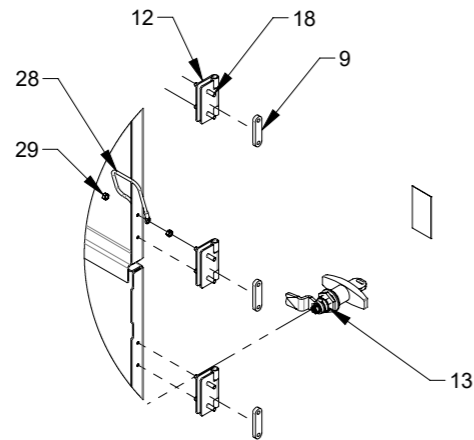

DETAIL A (1 : 10)

Pos.	Pcs.	Part no.	Description
1	1	123125200	Bottom frame, anthracite grey
2	2	123125201	Sidepanel, signal red
3	1	123125202	Door, anthracite grey
4	1	123125158	Rear panel, anthracite grey
5	1	123125204	Door for controls, anthracite grey
6	4	123125151	Mounting bracket
7	2	123125155	Sound dampener bracket
8	2	123125156	Silencer foam
9	4	123125170	Threaded bracket for hinges
10	1	100323489	Turnlock Klee CQ/T-M22x1,5-45-30 with key
11	4	100323329	Vibration damper Ø50x35
12	4	123125117	Hinge for door, black
13	1	100323486	Door latch GN 115-SCT-30-SW with key
14	4	100308173	Flange set screw M10x30mm DIN 6921, elgalvanized
15	42	100323453	Thread forming flange screw M8x16 DIN 7500D
16	2	100323301	Eye Bolt M8 X 30
17	2	100316098	Flange nut without teeth M8 DIN6923 elgv
18	16	100321060	Countersunk screw M5x16 ISO 14581elgalv.
19	1	123125953	Label "Operator panel", black on white
20	1	121115071	Label "Read users manual", black on yellow
21	1	121115073	Label "Disconnect electricity before service", black on yellow
22	1	100203165	Edge sealing for door
23	2	100203165	Edge sealing 1 for controls door
24	1	100203166	Edge sealing 2 for controls door
25	1	100420022	Rubberclamp HD 1300-5
26	1	100321016	Round head screw M6X20-T30 ELGV. DIN7985
27	1	100316075	Flange nut with threadlock M6 DIN 6927
28	1	123125298	Earthing wire for door with ring terminals
29	2	100315005	Nut M5 ISO 4032