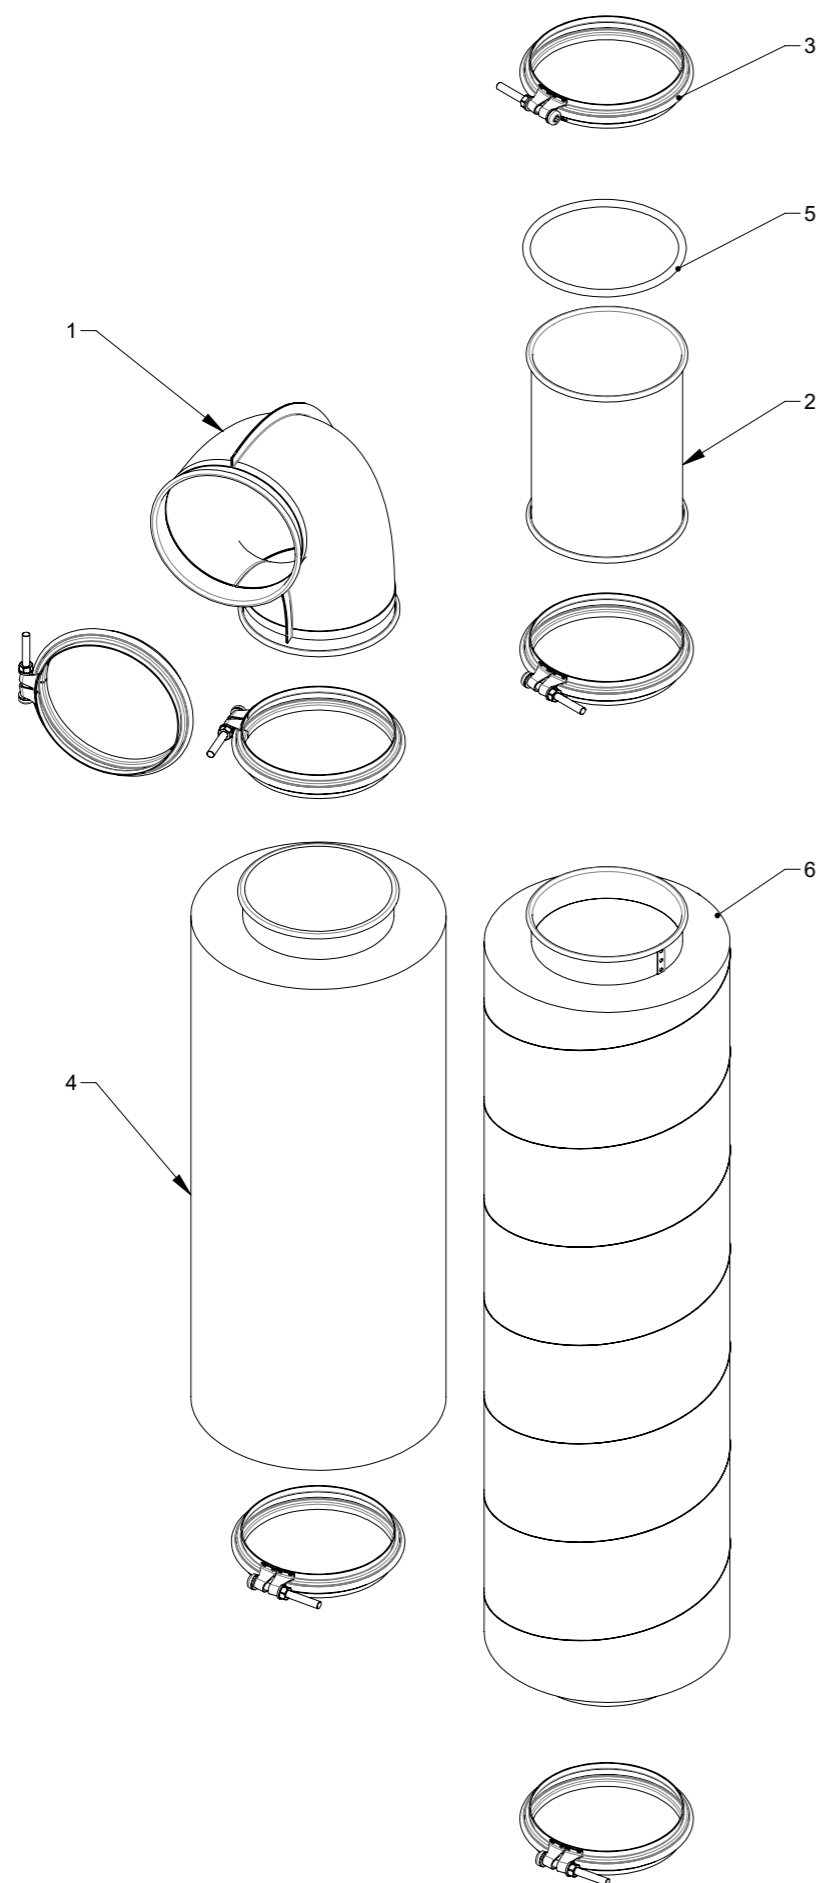

Pos.	Pcs.	Part no.	Description
1	1	122020094	OK 160 bend 90° R = 240 mm, spaceblue
2	1	122010098	OK 160 pipe L=215mm, spaceblue
3	7	122000857	Clamp with bolt OK160
4	2	123125116	Sounddamper SLTR Ø160x690
5	1	122000132	Rubber ring OK160 x Ø8mm

DETAIL A (1 : 4)

DETAIL B (1 : 4)

Pos.	Pcs.	Part no.	Description
1	1	123125154	Bracket for oil canister
2	1	100420276	Air regulator G1/4" with bracket
3	1	123125283	Pipe for oil injector, welded
4	1	100420289	Oil injector HPM
5	1	100308013	Set screw M5x10 DIN 933 elgalvanized
6	1	100420251	Nippel G1/4"-G1/4" metal nickel plated
7	1	100420287	Solenoid valve 2/2 G1/4", Fluid/Pneumatik
8	1	100420248	Fitting elbow swivel 1/8" 6mm
9	1	123125199	Hoses for lubrication system
10	1	100420288	Non-return valve Inline G1/8"
11	1	100420249	Fitting straight 1/8" 6mm
12	1	100420273	Fitting 90deg turnable G1/4" 8mm
13	2	100323453	Thread forming flange screw M8x16 DIN 7500D
14	1	123125300	Non-stick silencer L=693
15	1	123125316	Non-stick silencer L=600
16	1	123125290	OK160 90° bend non-stick
17	1	123125291	OK160 pipe L=215mm, non-stick
18	8	122000857	Clamp with bolt OK160
19	1	122000132	Rubber ring OK160 x Ø8mm
20	1	100203164	Plastic container 10L
21	1	100420203	Silencer 1/8"
22	2	100323449	Thread forming flange screw M4x12 DIN 7500C