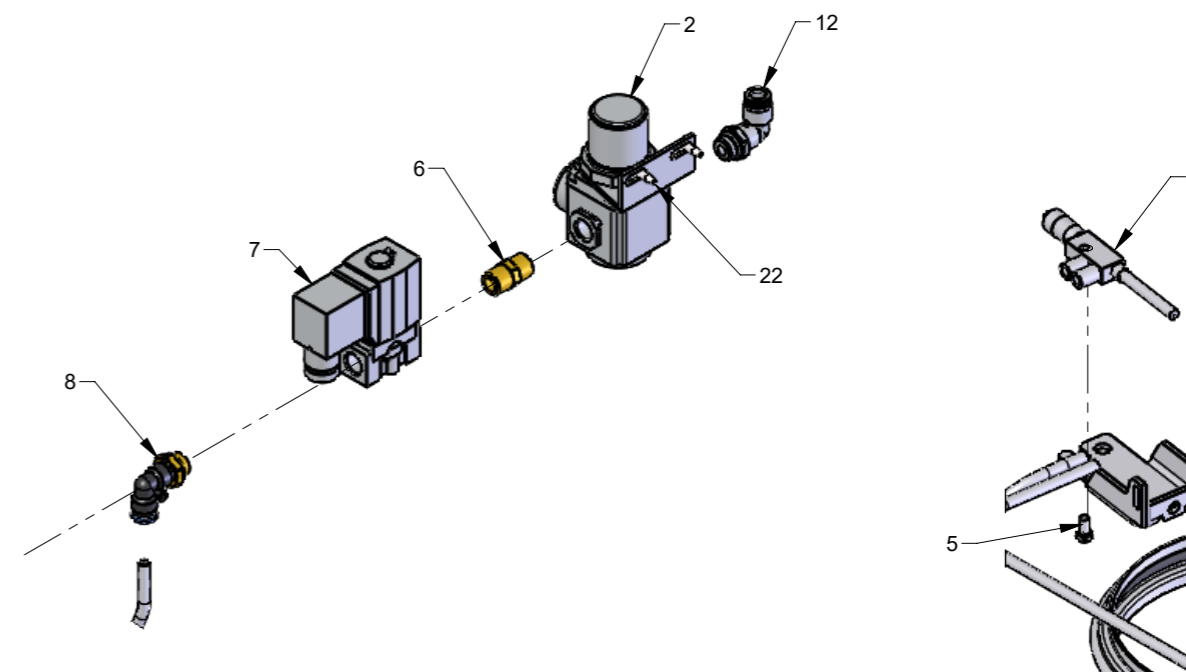

DETAIL A (1 : 4)

DETAIL B (1 : 4)

Pos.	Pcs.	Part no.	Description
1	1	123125154	Bracket for oil canister
2	1	100420276	Air regulator G1/4" with bracket
3	1	123125283	Pipe for oil injector, welded
4	1	100420289	Oil injector HPM
5	1	100308013	Set screw M5x10 DIN 933 elgalvanized
6	1	100420251	Nippel G1/4"-G1/4" metal nickel plated
7	1	100420287	Solenoid valve 2/2 G1/4", Fluid/Pneumatik
8	1	100420248	Fitting elbow swivel 1/8" 6mm
9	1	123125199	Hoses for lubrication system
10	1	100420288	Non-return valve Inline G1/8"
11	1	100420249	Fitting straight 1/8" 6mm
12	1	100420273	Fitting 90° deg turnable G1/4" 8mm
13	2	100323453	Thread forming flange screw M8x16 DIN 7500D
14	1	123125300	Non-stick silencer L=693
15	1	123125316	Non-stick silencer L=600
16	1	123125290	OK160 90° bend non-stick
17	1	123125291	OK160 pipe L=215mm, non-stick
18	8	122000857	Clamp with bolt OK160
19	1	122000132	Rubber ring OK160 x Ø8mm
20	1	100203164	Plastic container 10L
21	1	100420203	Silencer 1/8"
22	2	100323449	Thread forming flange screw M4x12 DIN 7500C