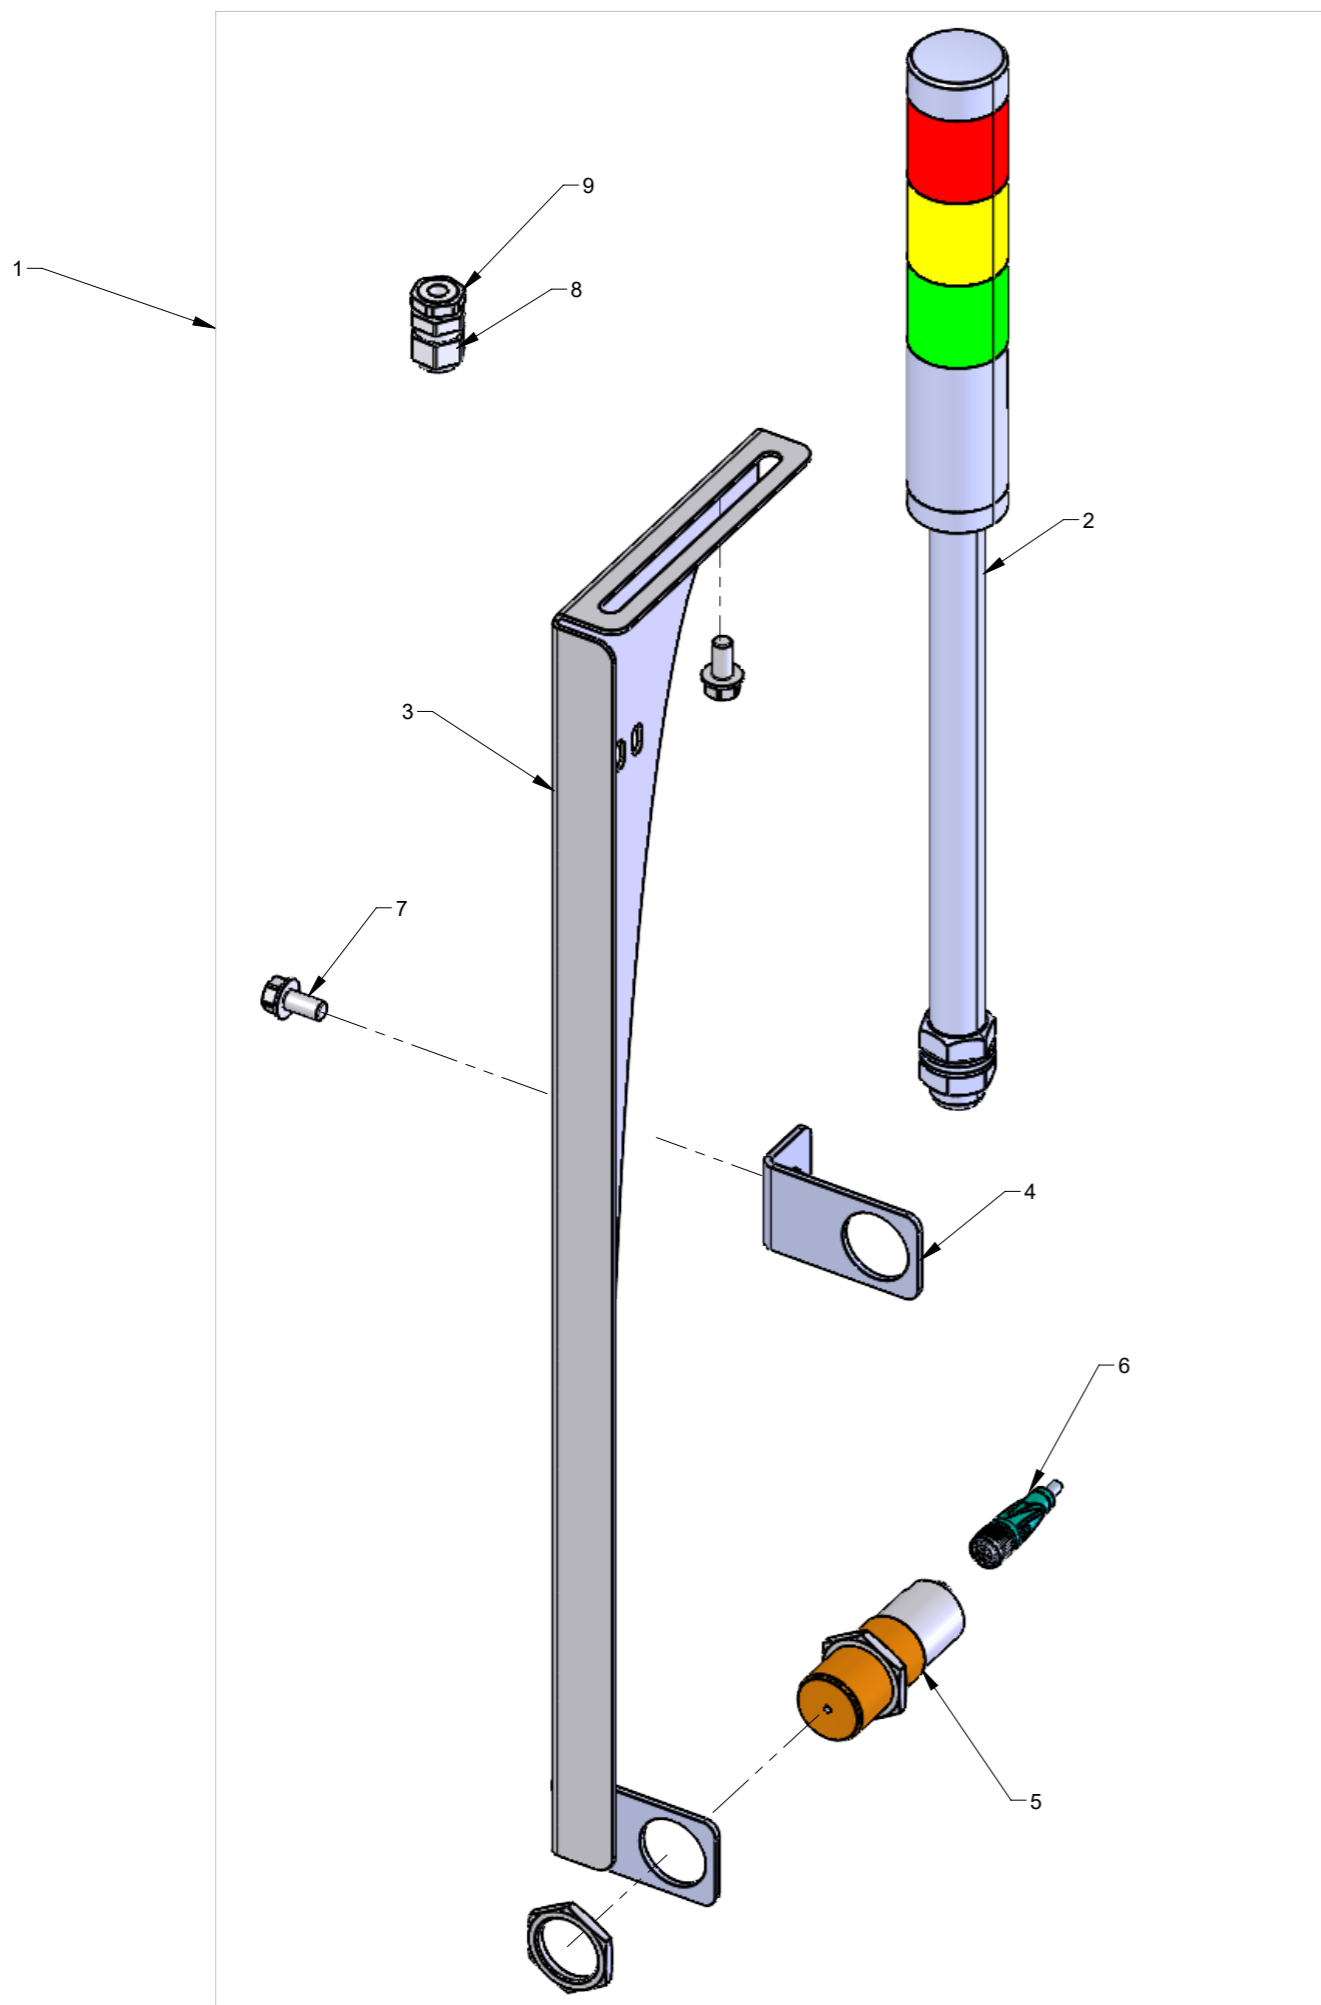

Pos.	Pcs.	Part no.	Description
1	1	123125618	Ultrasound sensor with light tower
2	1	100503425	Light tower Ø45 red/orange/green
3	1	123125401	Bracket for level sensor
4	2	123125402	Mounting bracket for level sensor
5	1	100503438	Capacitive sensor IFM Ki6000
6	1	100503323	Cable for ultrasound sensor, straight
7	3	100323453	Thread forming flange screw M8x16 DIN 7500D
8	1	100511244	Cable gland M16x1,5
9	1	100511245	Nut M16X1,5 plastic