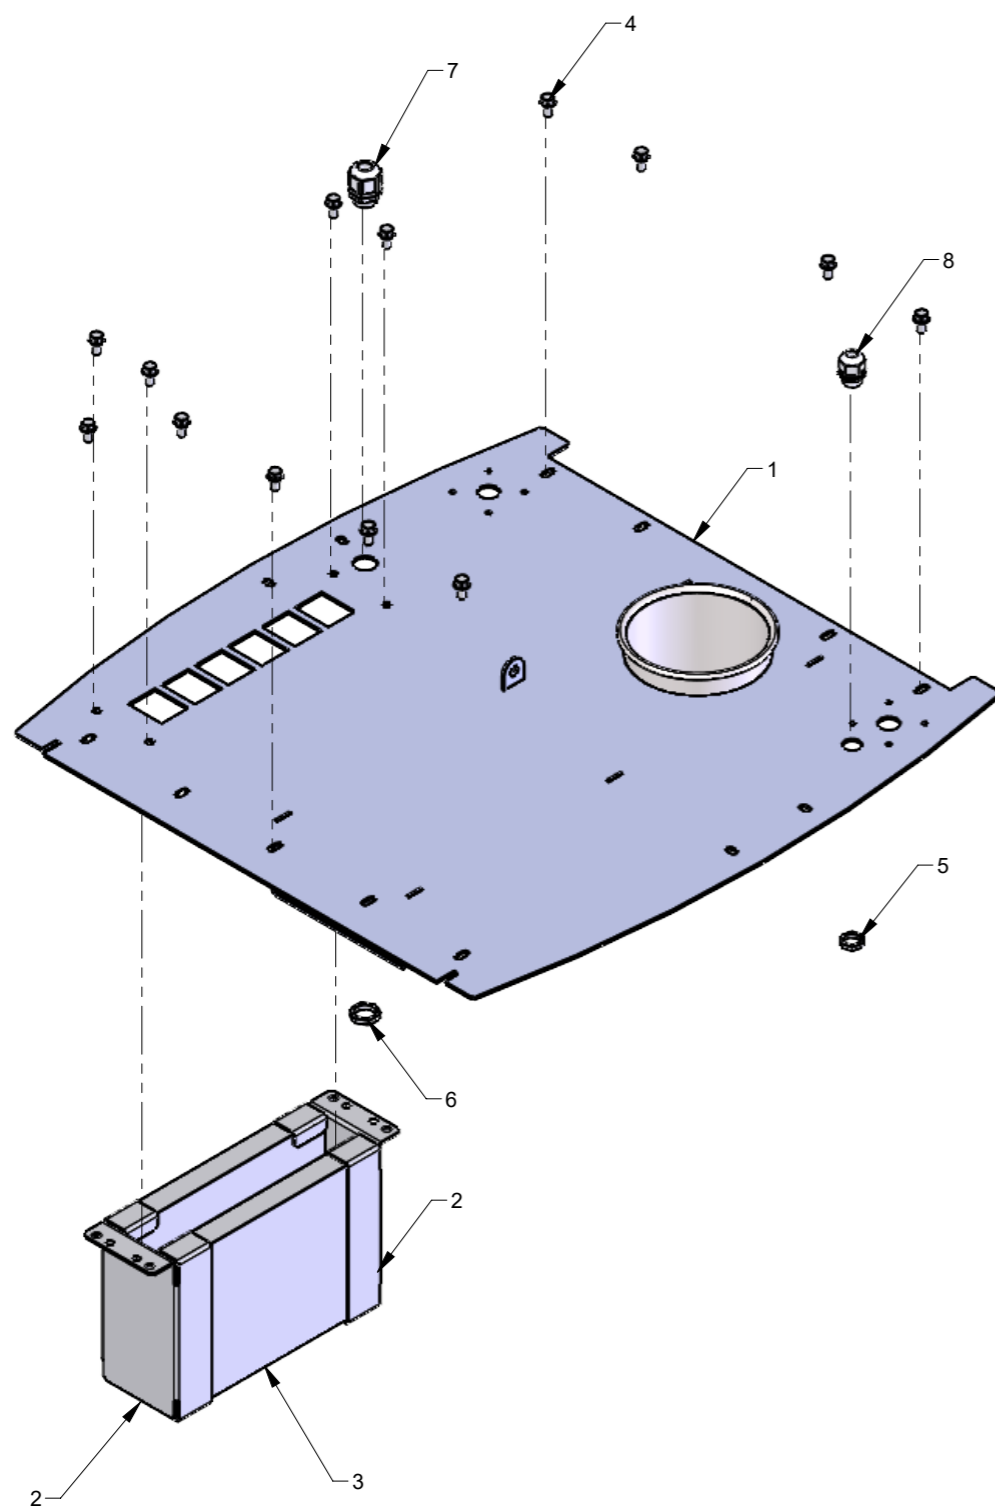

Pos.	Pcs.	Part no.	Description
1	1	123125206	Top for cabinet, anthracite grey
2	2	123125155	Sound dampener bracket
3	2	123125156	Silencer foam
4	14	100323453	Thread forming flange screw M8x16 DIN 7500D
5	1	100511215	Nut M20X1,5 plastic
6	1	100511191	Nut M25 x 1,5 plastic
7	1	100511182	Cable screw gland M25x1,5 plastic
8	1	100511260	Cable screw gland M20x1,5