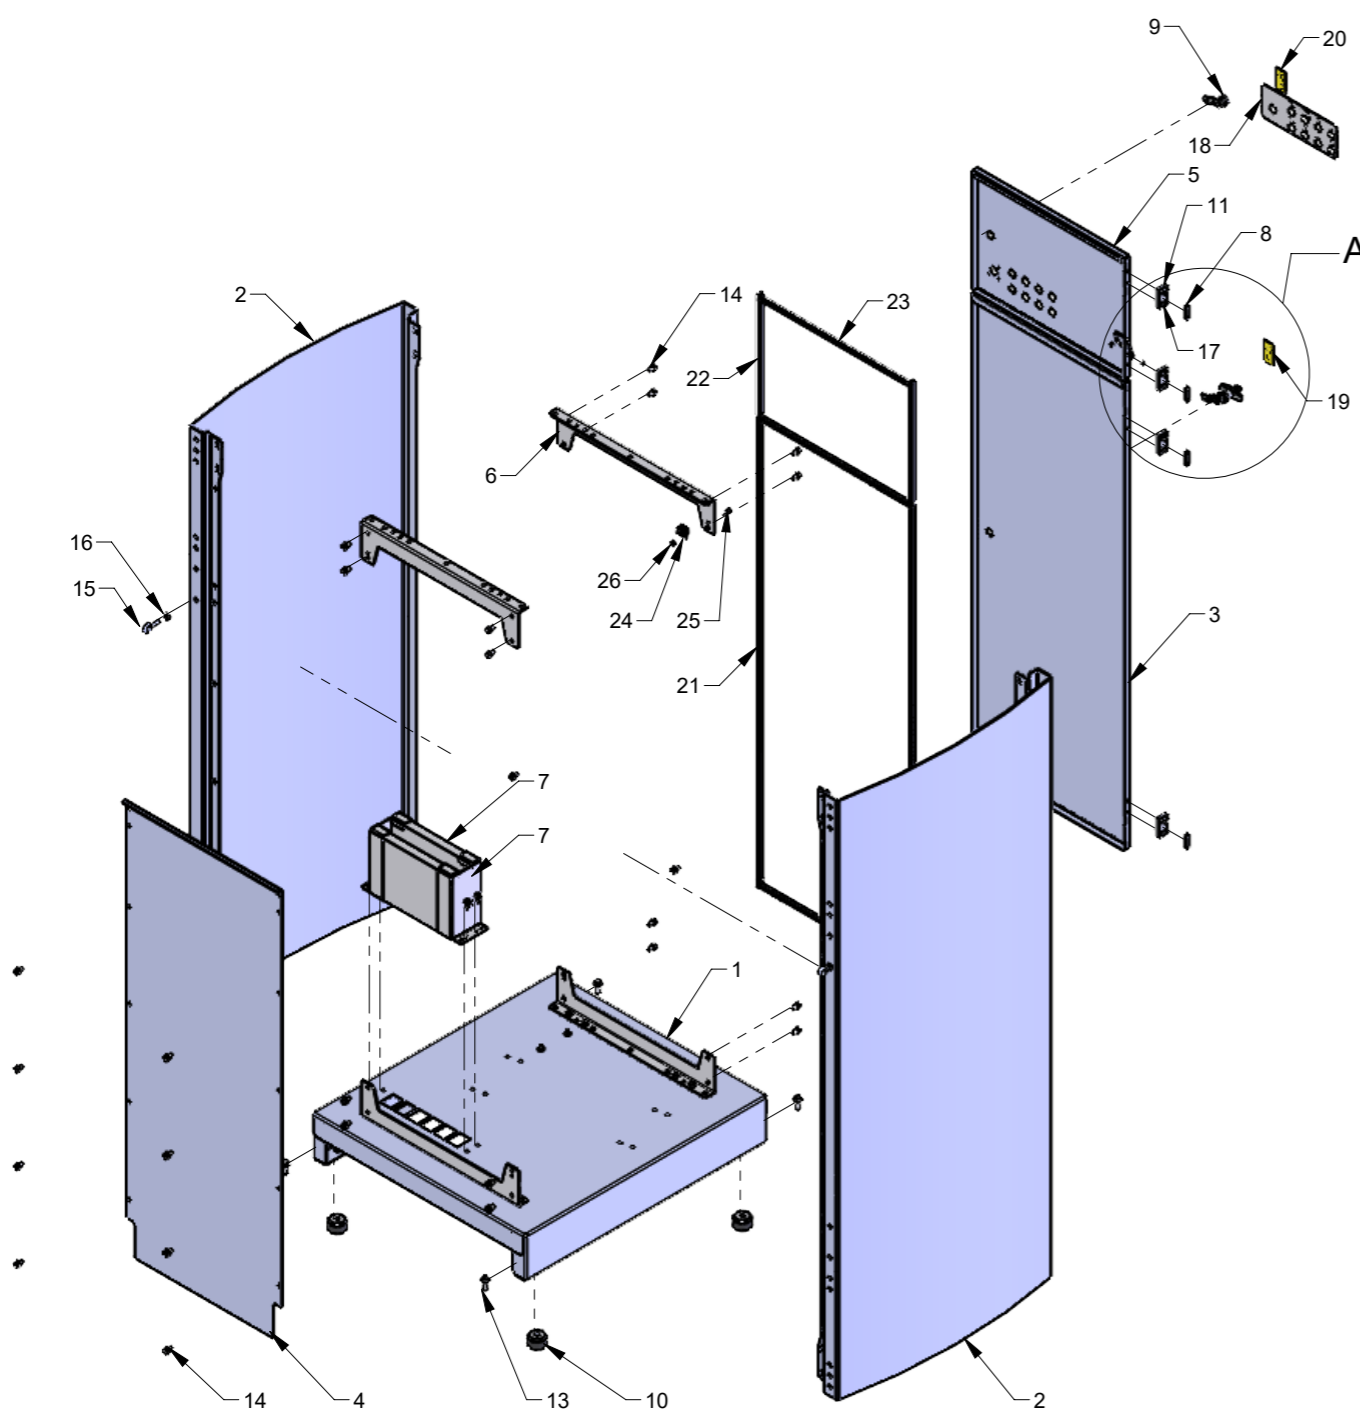

DETAIL A (1 : 10)

Pos.	Pcs.	Part no.	Description
1	1	123125200	Bottom frame, anthracite grey
2	2	123125201	Sidepanel, signal red
3	1	123125202	Door, anthracite grey
4	1	123125158	Rear panel, anthracite grey
5	1	123125204	Door for controls, anthracite grey
6	4	123125151	Mounting bracket
7	1	123125160	Silencer assembled
8	4	123125170	Threaded bracket for hinges
9	1	100323489	Turnlock Klee CQ/T-M22x1,5-45-30 with key
10	4	100323329	Vibration damper Ø50x35
11	4	123125117	Hinge for door, black
12	1	100323486	Door latch GN 115-SCT-30-SW with key
13	4	100308173	Flange set screw M10x30mm DIN 6921, elgalvanized
14	40	100323453	Thread forming flange screw M8x16 DIN 7500D
15	2	100323301	Eye Bolt M8 X 30
16	2	100316098	Flange nut without teeth M8 DIN6923 elgv
17	16	100321060	Countersunk screw M5x16 ISO 14581elgalv.
18	1	123125953	Label "Operator panel", black on white
19	1	121115071	Label "Read users manual", black on yellow
20	1	121115073	Label "Disconnect electricity before service", black on yellow
21	1	100203165	Edge sealing for door
22	2	100203165	Edge sealing 1 for controls door
23	1	100203166	Edge sealing 2 for controls door
24	1	100420022	Rubberclamp HD 1300-5
25	1	100321016	Round head screw M6X20-T30 ELGV. DIN7985
26	1	100316075	Flange nut with threadlock M6 DIN 6927
27	1	123125298	Earthing wire for door with ring terminals
28	2	100315005	Nut M5 ISO 4032