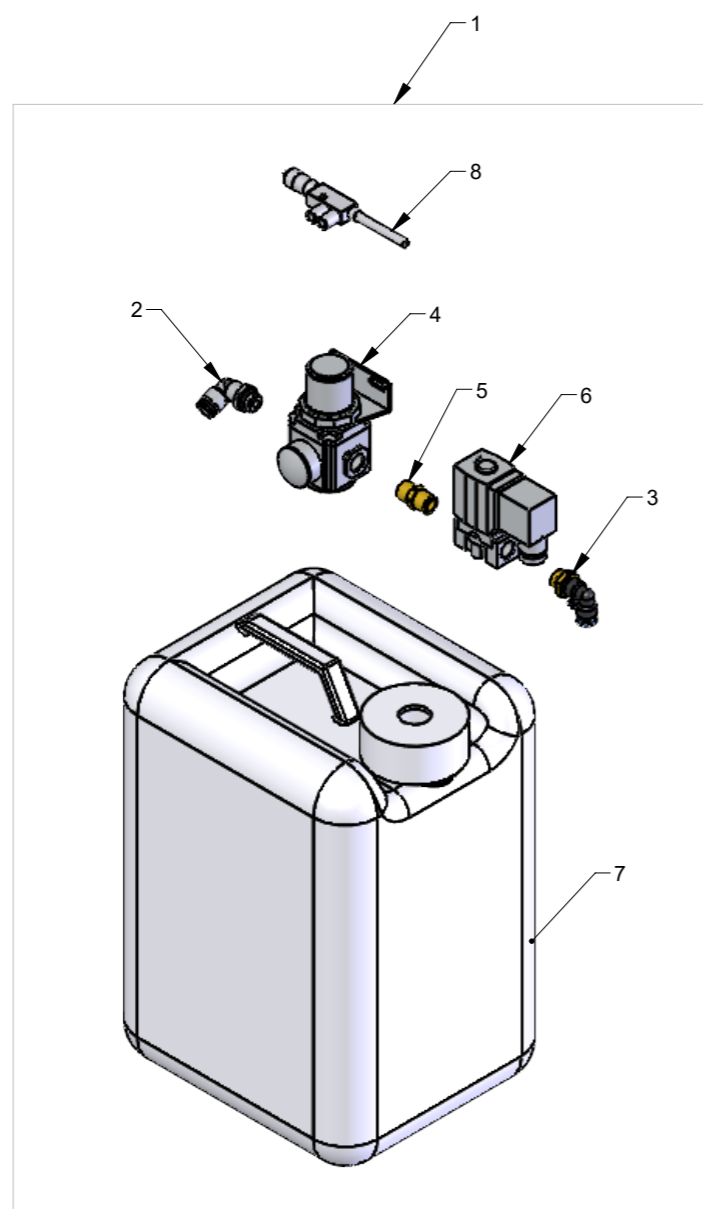

Pos.	Pcs.	Part no.	Description
1	1	123125613	CB/CUB non-stick oil accessory kit
2	1	100420273	Fitting 90° deg turnable G1/4" 8mm
3	1	100420248	Fitting elbow swivel 1/8" 6mm
4	1	100420276	Air regulator G1/4" with bracket
5	1	100420251	Nippel G1/4"-G1/4" metal nickel plated
6	1	100420287	Solenoid valve 2/2 G1/4", Fluid/Pneumatik
7	1	100203164	Plastic container 10L
8	1	100420289	Oil injector HPM