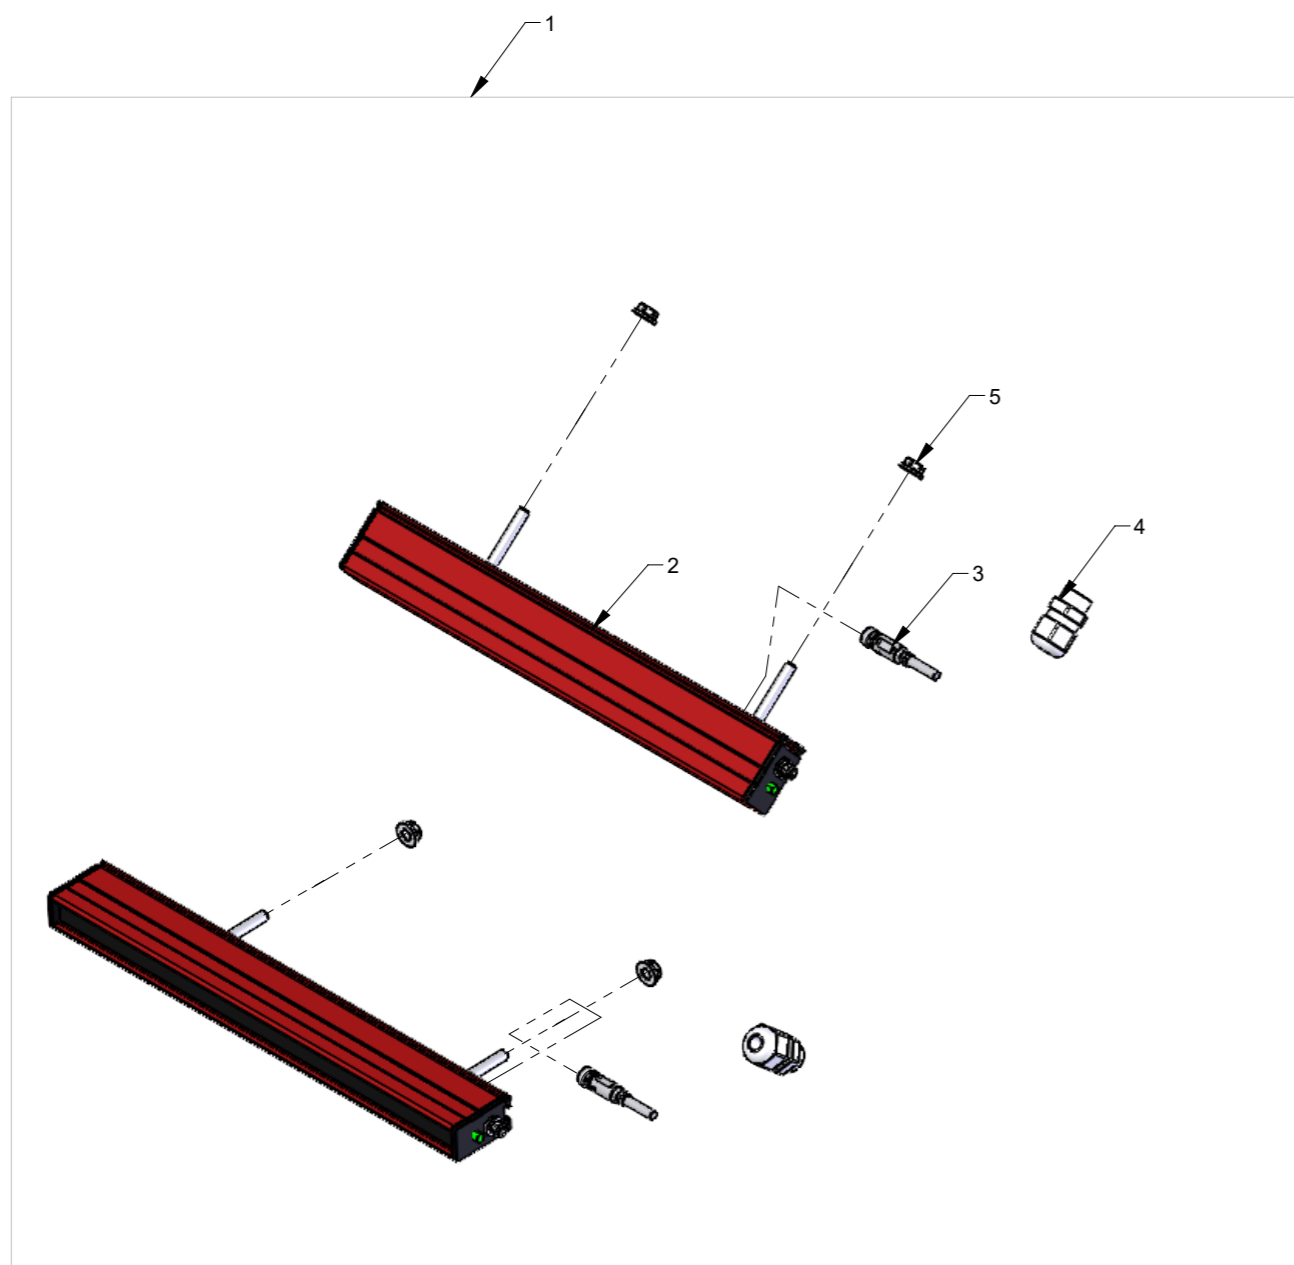

Pos.	Pcs.	Part no.	Description
1	1	123125617	Anti-static 2x11kV option CB/CUB CE/UL/CSA
2	2	100503424	Antistatic rod 24VDC 300mm
3	2	100503427	Sensor cable M8 plug 4P 5m
4	2	100511244	Cable gland M16x1,5
5	4	100316075	Flange nut with threadlock M6 DIN 6927