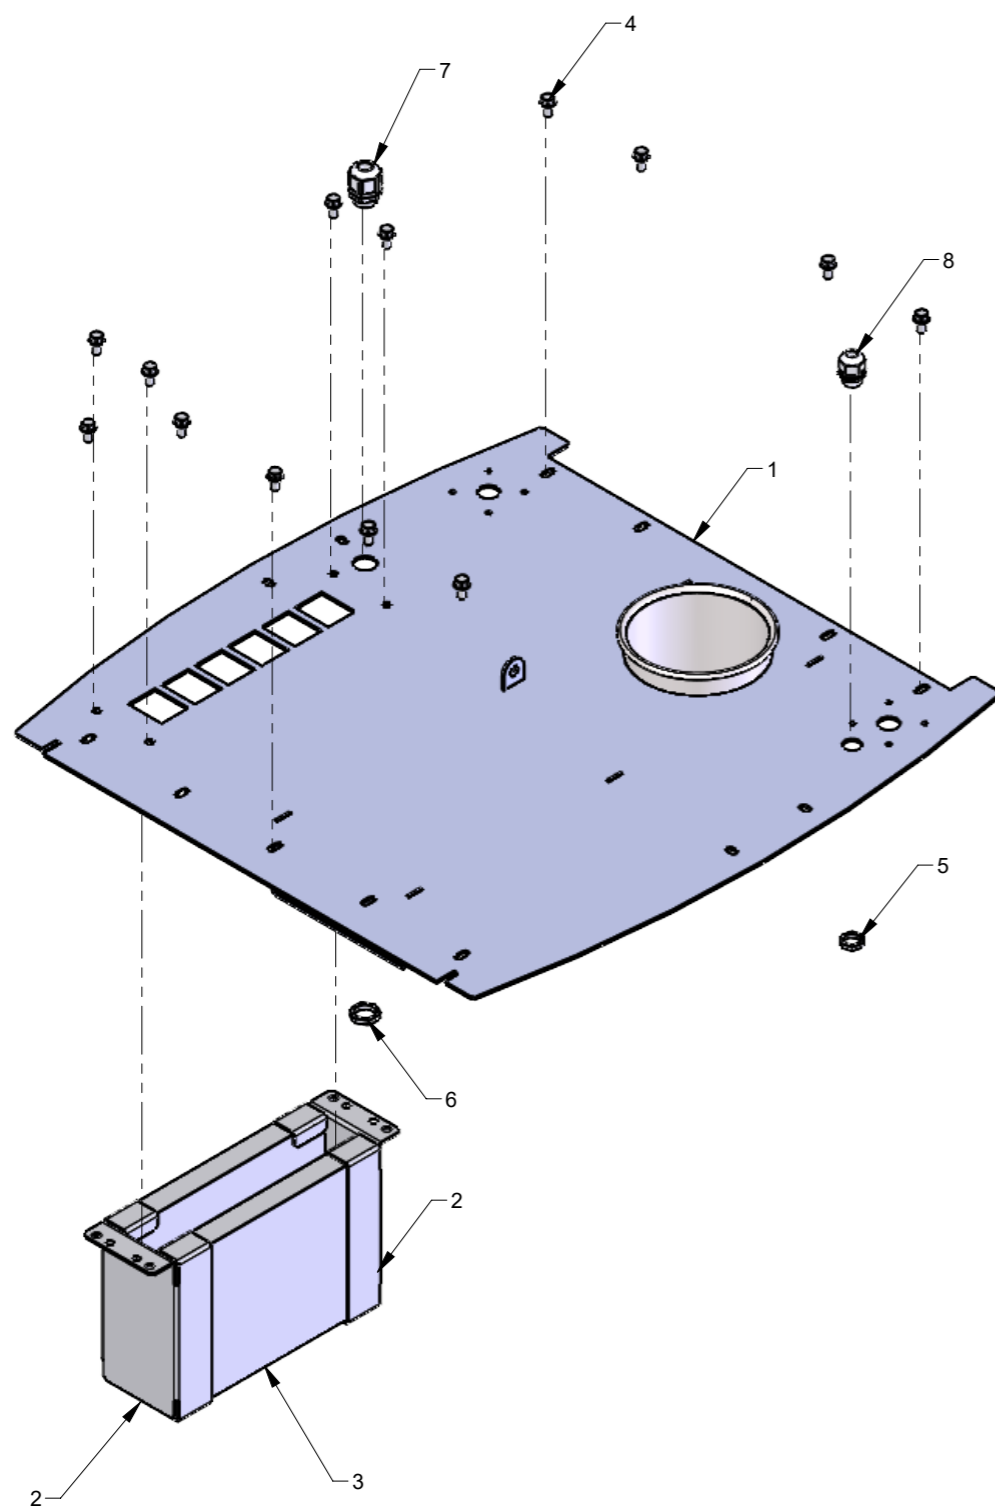

Pos.	Pcs.	Part no.	Description
1	1	123125208	Non-stick top for cabinet, anthracite grey
2	2	123125155	Sound dampener bracket
3	2	123125156	Silencer foam
4	14	100323453	Thread forming flange screw M8x16 DIN 7500D
5	1	100511215	Nut M20X1,5 plastic
6	1	100511191	Nut M25 x 1,5 plastic
7	1	100511182	Cable screw gland M25x1,5 plastic
8	1	100511260	Cable screw gland M20x1,5