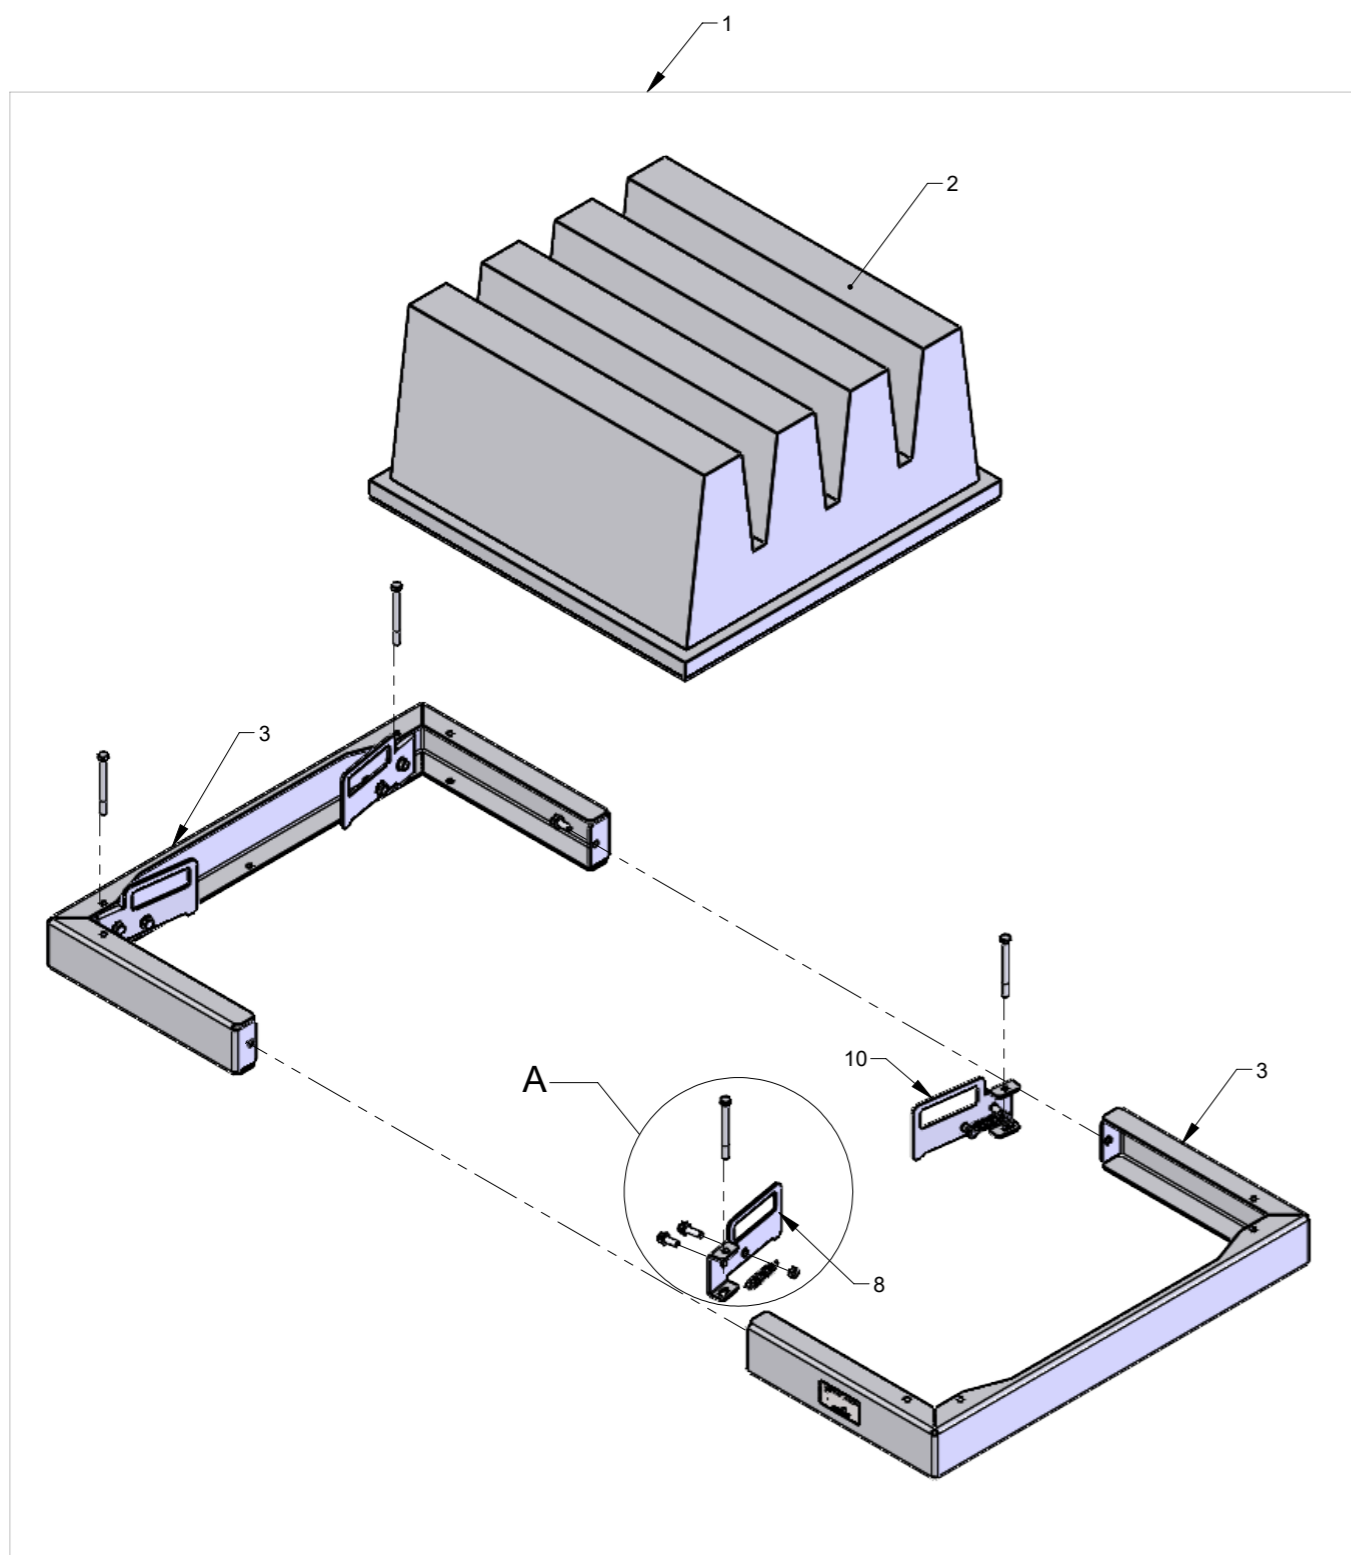

DETAIL A (1 : 2)

Pos.	Pcs.	Part no.	Description
1	1	123125029	HEPA Filter option
2	1	100203147	Hepa Filter VGHF14-592x592x292-F
3	2	123125196	Filter bracket half part
4	4	100306026	Screw M8 x 90mm DIN 931, elgalvanized
5	4	100323381	Flange set screw M8x25 DIN 6921
6	4	100316003	Self locking nut M8 DIN 985-6, elgalvanized
7	6	100323454	Thread forming flange screw M8x20 DIN 7500D
8	2	123125198	Filter locking handle right
9	4	100323491	Spring Ø2XØ14X50 Fn=164N Pianowire, Sodemann 32340
10	2	123125197	Filter locking handle left