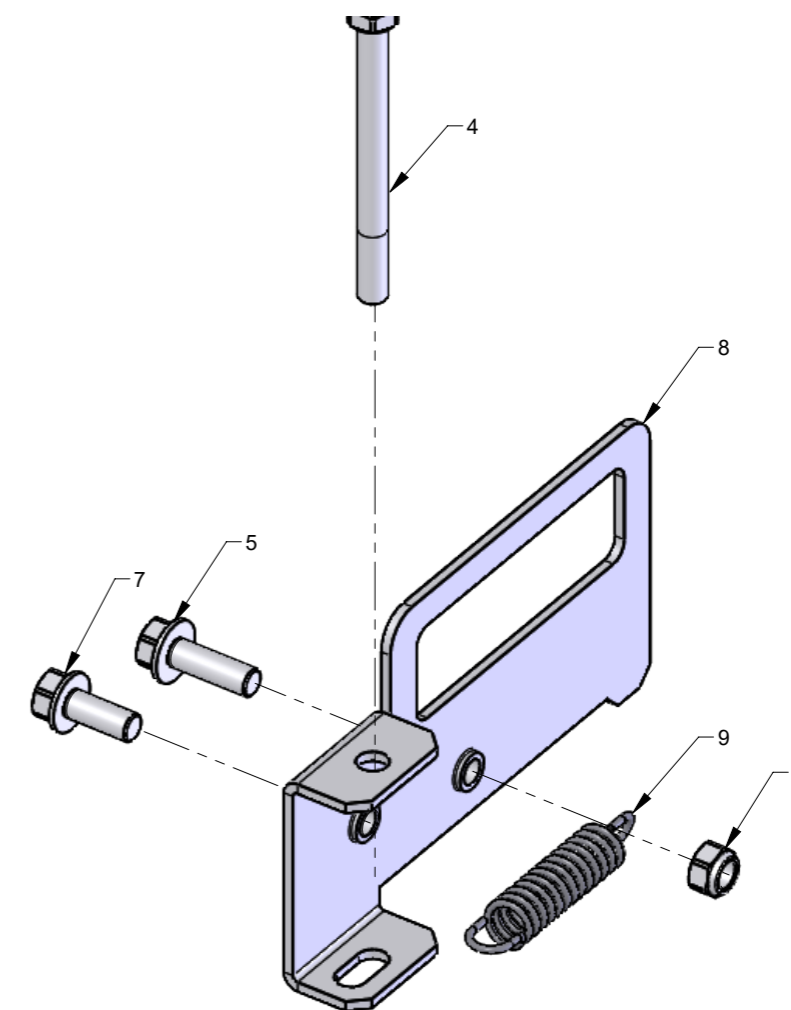

DETAIL A (1 : 2)

Pos.	Pcs.	Part no.	Description
1	1	123125029	HEPA Filter option
2	1	100203147	Hepa Filter VGHF14-592x592x292-F
3	2	123125196	Filter bracket half part
4	4	100306026	Screw M8 x 90mm DIN 931, elgalvanized
5	4	100323381	Flange set screw M8x25 DIN 6921
6	4	100316003	Self locking nut M8 DIN 985-6, elgalvanized
7	6	100323454	Thread forming flange screw M8x20 DIN 7500D
8	2	123125198	Filter locking handle right
9	4	100323491	Spring Ø2XØ14X50 Fn=164N Pianowire, Sodemann 32340
10	2	123125197	Filter locking handle left