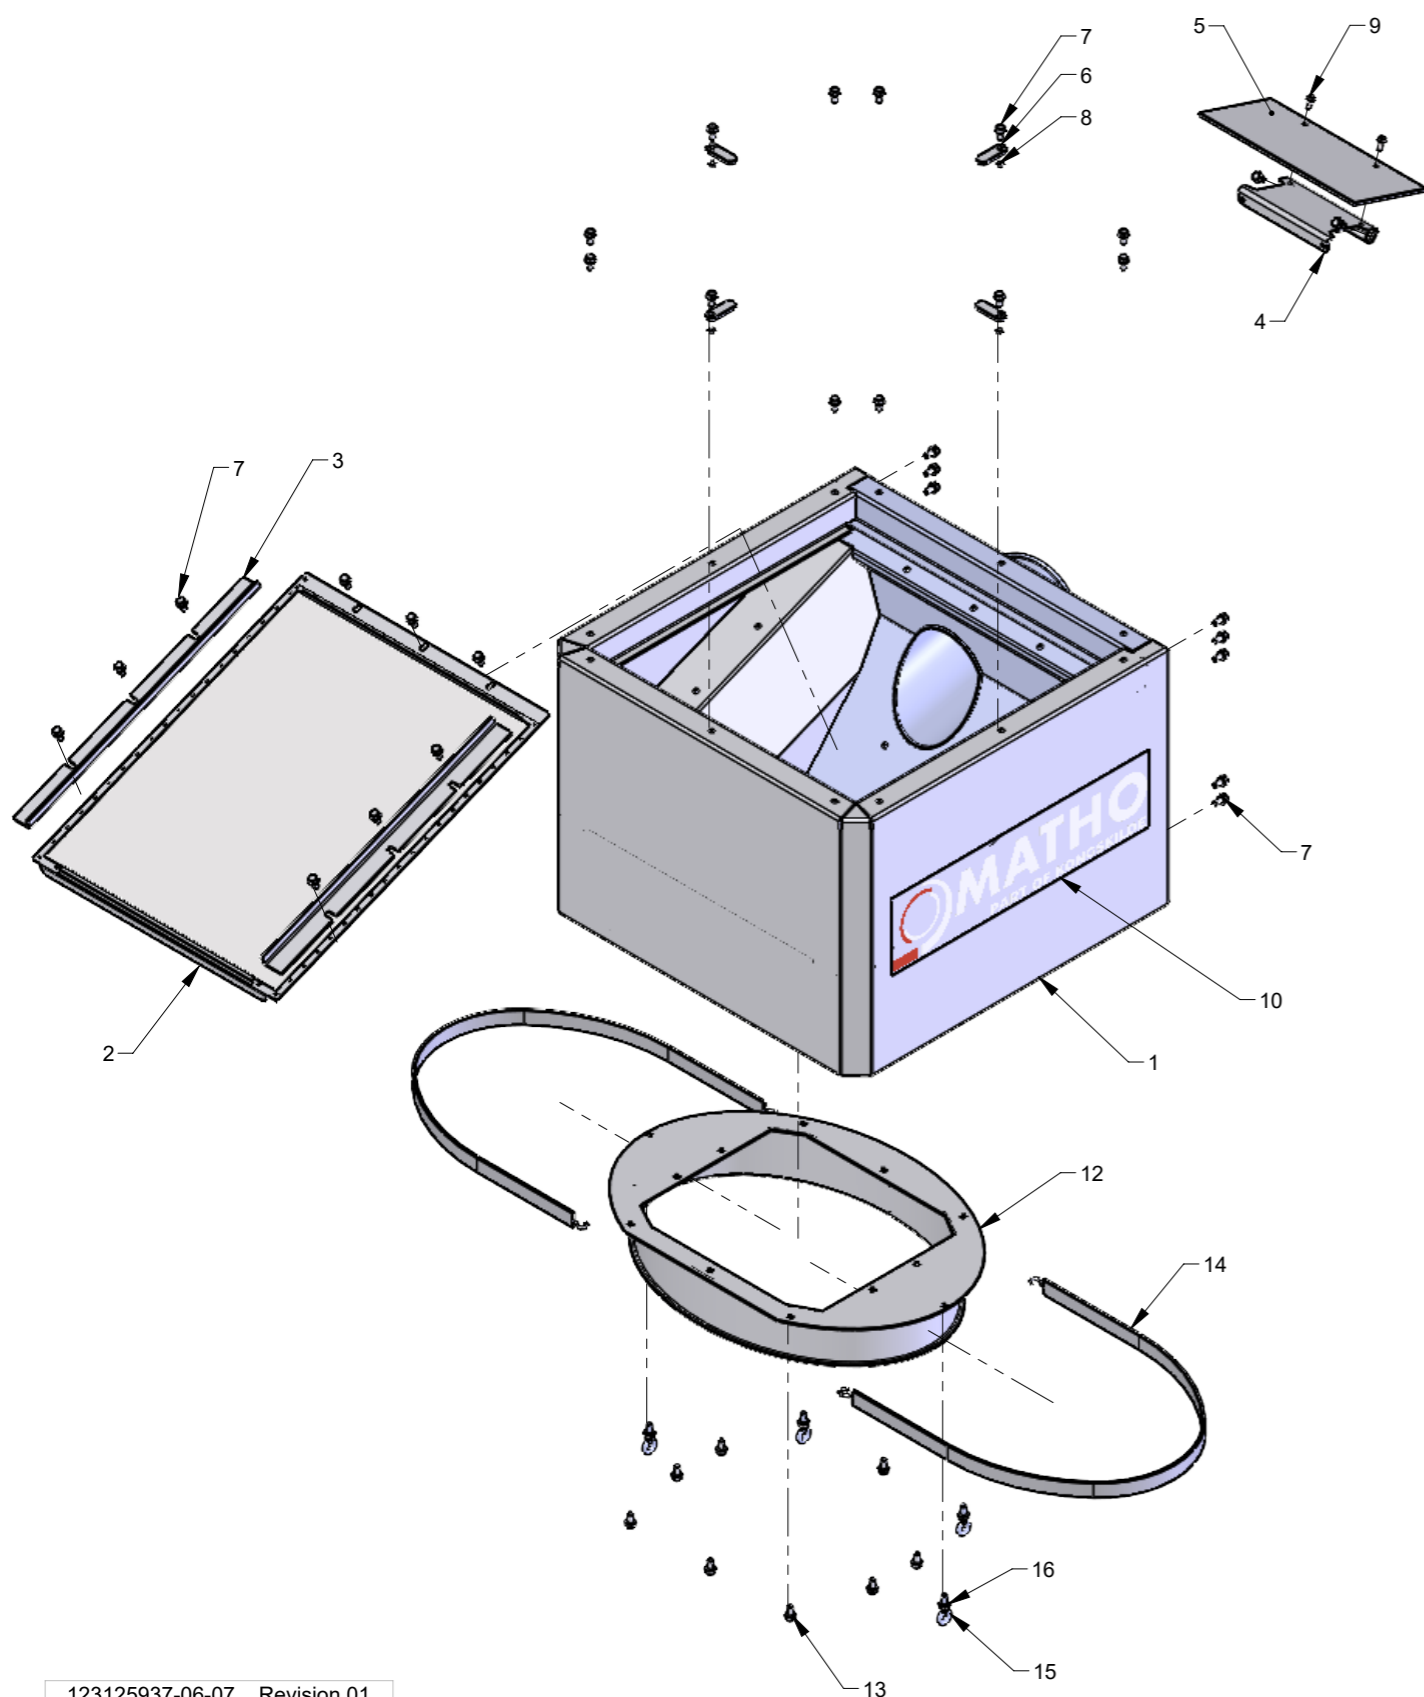

Pos.	Pcs.	Part no.	Description
1	1	123125226	Separator T3, anthracite grey
2	1	123125227	Screen 22° welded for outlet T3
3	2	123125230	Locking plate for screen
4	1	123125231	Guiding plate bracket for outlet T3
5	1	123125473	Guide plate
6	4	123125157	Locking plate for filter
7	33	100323453	Thread forming flange screw M8x16 DIN 7500D
8	4	100413068	O-ring Ø7,6 x 2,62
9	2	100323450	Thread forming flange screw M6x16 DIN 7500D
10	2	123125950	Label "MATHO PART OF KONGSKILDE", white/red cut
11	1	100203148	Prefilter 3GPA 592x592x48-F7-0-VEX
12	1	123125232	Bag holder, welded
13	8	100323453	Thread forming flange screw M8x16 DIN 7500D
14	2	100323496	Rubberstrap with hooks 120cm black
15	4	100323301	Eye Bolt M8 X 30
16	4	100316108	Flange nut with threadlock M8 ISO 7044 elgalvanized