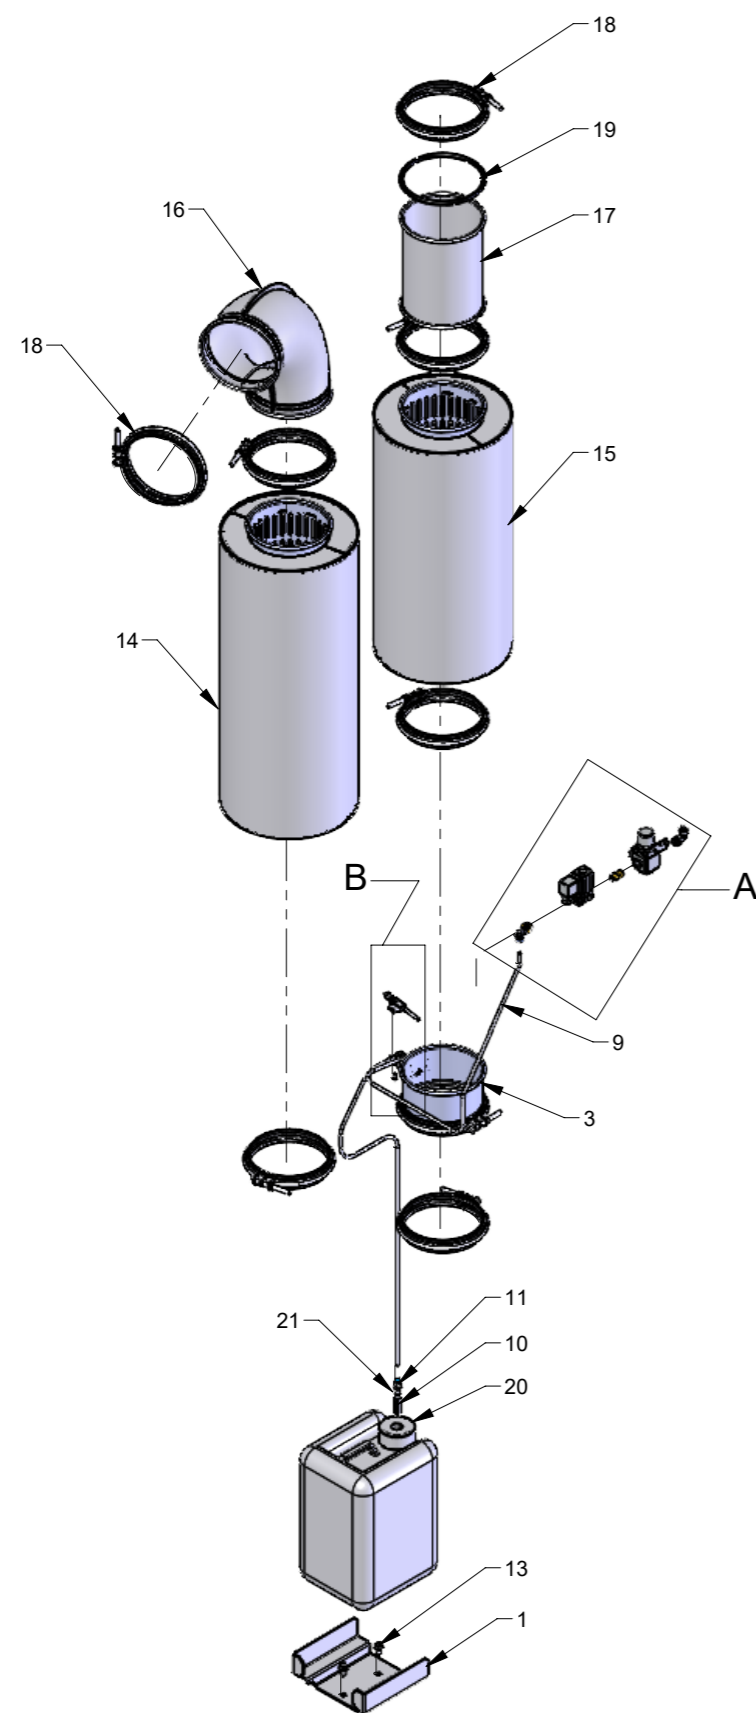

DETAIL A (1 : 4)

DETAIL B (1 : 4)

Pos.	Pcs.	Part no.	Description
1	1	123125154	Bracket for oil canister
2	1	100420276	Air regulator G1/4" with bracket
3	1	123125283	Pipe for oil injector, welded
4	1	100420289	Oil injector HPM
5	1	100308013	Set screw M5x10 DIN 933 elgalvanized
6	1	100420251	Nippel G1/4"-G1/4" metal nickel plated
7	1	100420287	Solenoid valve 2/2 G1/4", Fluid/Pneumatik
8	1	100420248	Fitting elbow swivel 1/8" 6mm
9	1	123125199	Hoses for lubrication system
10	1	100420288	Non-return valve Inline G1/8"
11	1	100420249	Fitting straight 1/8" 6mm
12	1	100420273	Fitting 90° deg turnable G1/4" 8mm
13	2	100323453	Thread forming flange screw M8x16 DIN 7500D
14	1	123125300	Non-stick silencer L=693
15	1	123125316	Non-stick silencer L=600
16	1	123125290	OK160 90° bend non-stick
17	1	123125291	OK160 pipe L=215mm, non-stick
18	8	122000857	Clamp with bolt OK160
19	1	122000132	Rubber ring OK160 x Ø8mm
20	1	100203164	Plastic container 10L
21	1	100420203	Silencer 1/8"
22	2	100323449	Thread forming flange screw M4x12 DIN 7500C