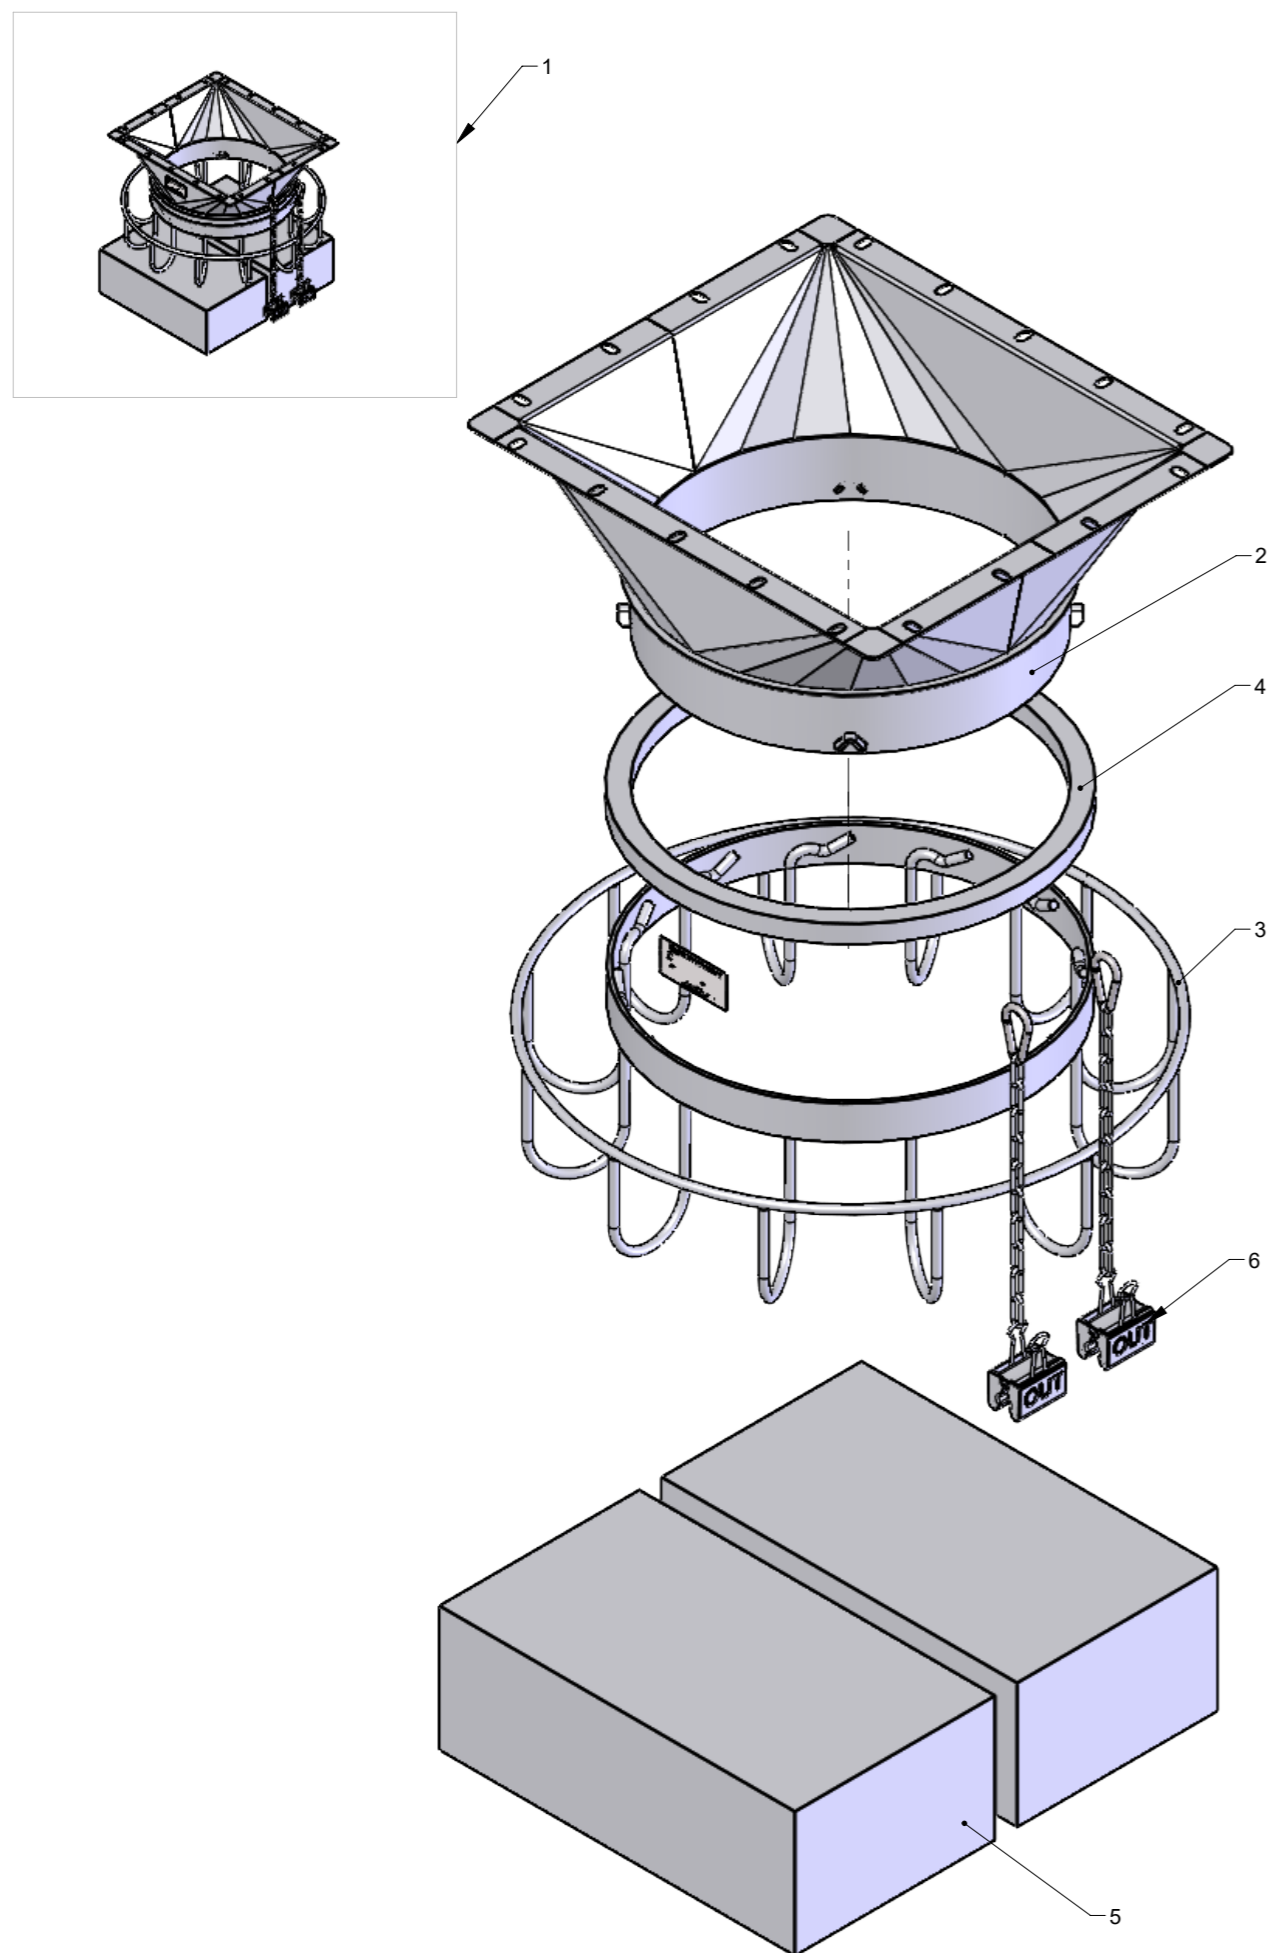

Pos.	Pcs.	Part no.	Description
1	1	123125616	Endless bag system T3
2	1	123125243	Basket holder for endless bag basket
3	1	123125182	Basket for endless bag
4	1	123125178	Sealing for basket holder
5	2	100203167	Endless bag, cassette of 70m, Ø570mm Maxi, extra strong, transparant
6	2	123125247	Clip for endless bag system