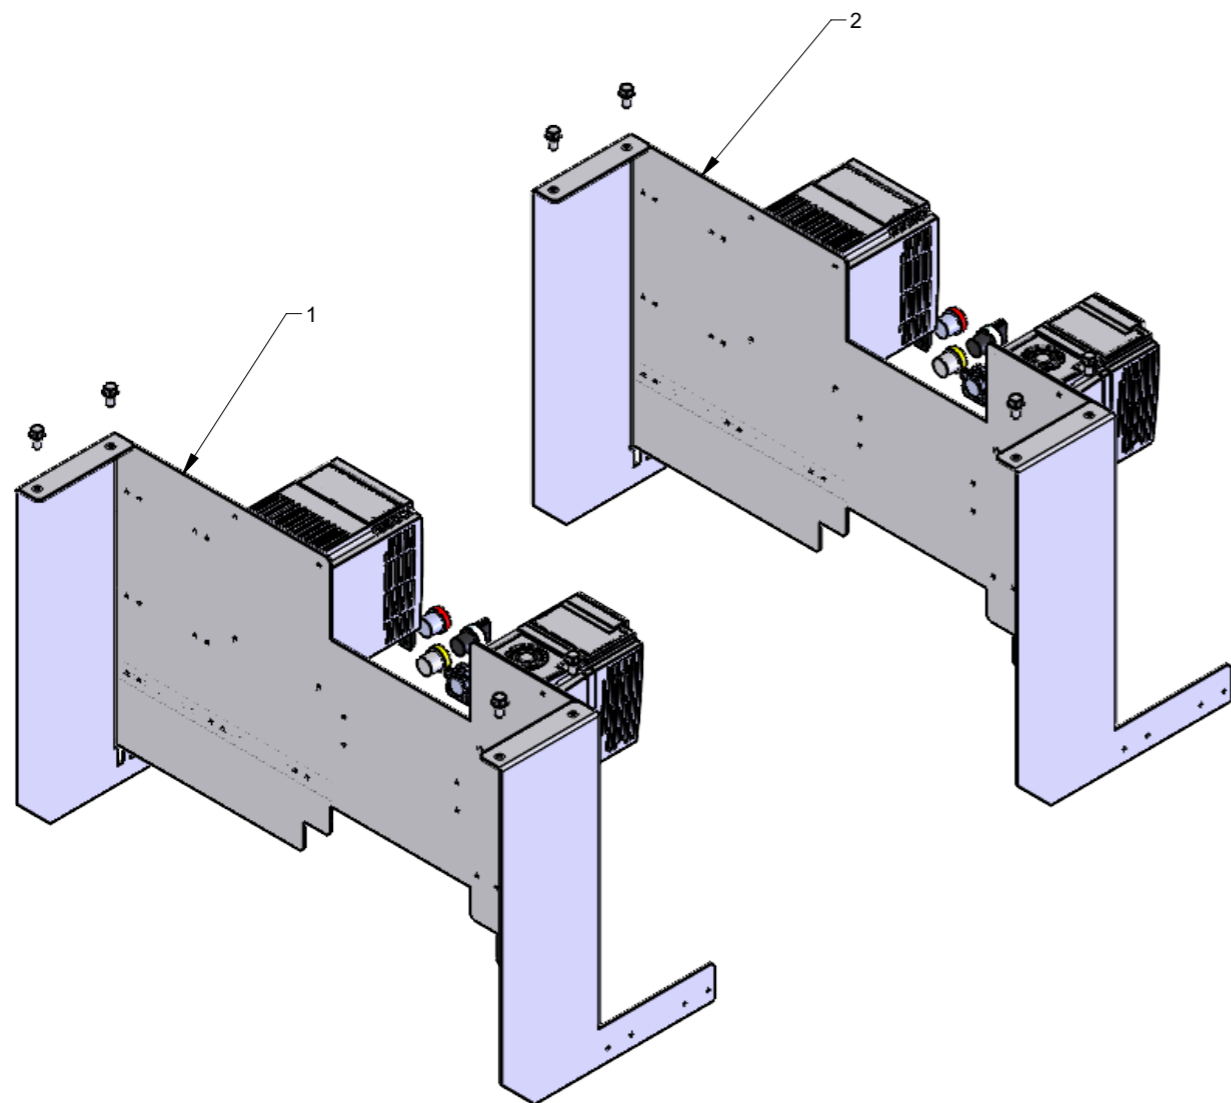

Pos.	Pcs.	Part no.	Description
1	1	123125047	Controls 2,2kW CE, assembled
2	1	123125048	Controls 4kW CE, assembled
3	1	123125045	Powercable with CEE plug 16A 5 pole 2,5mm²