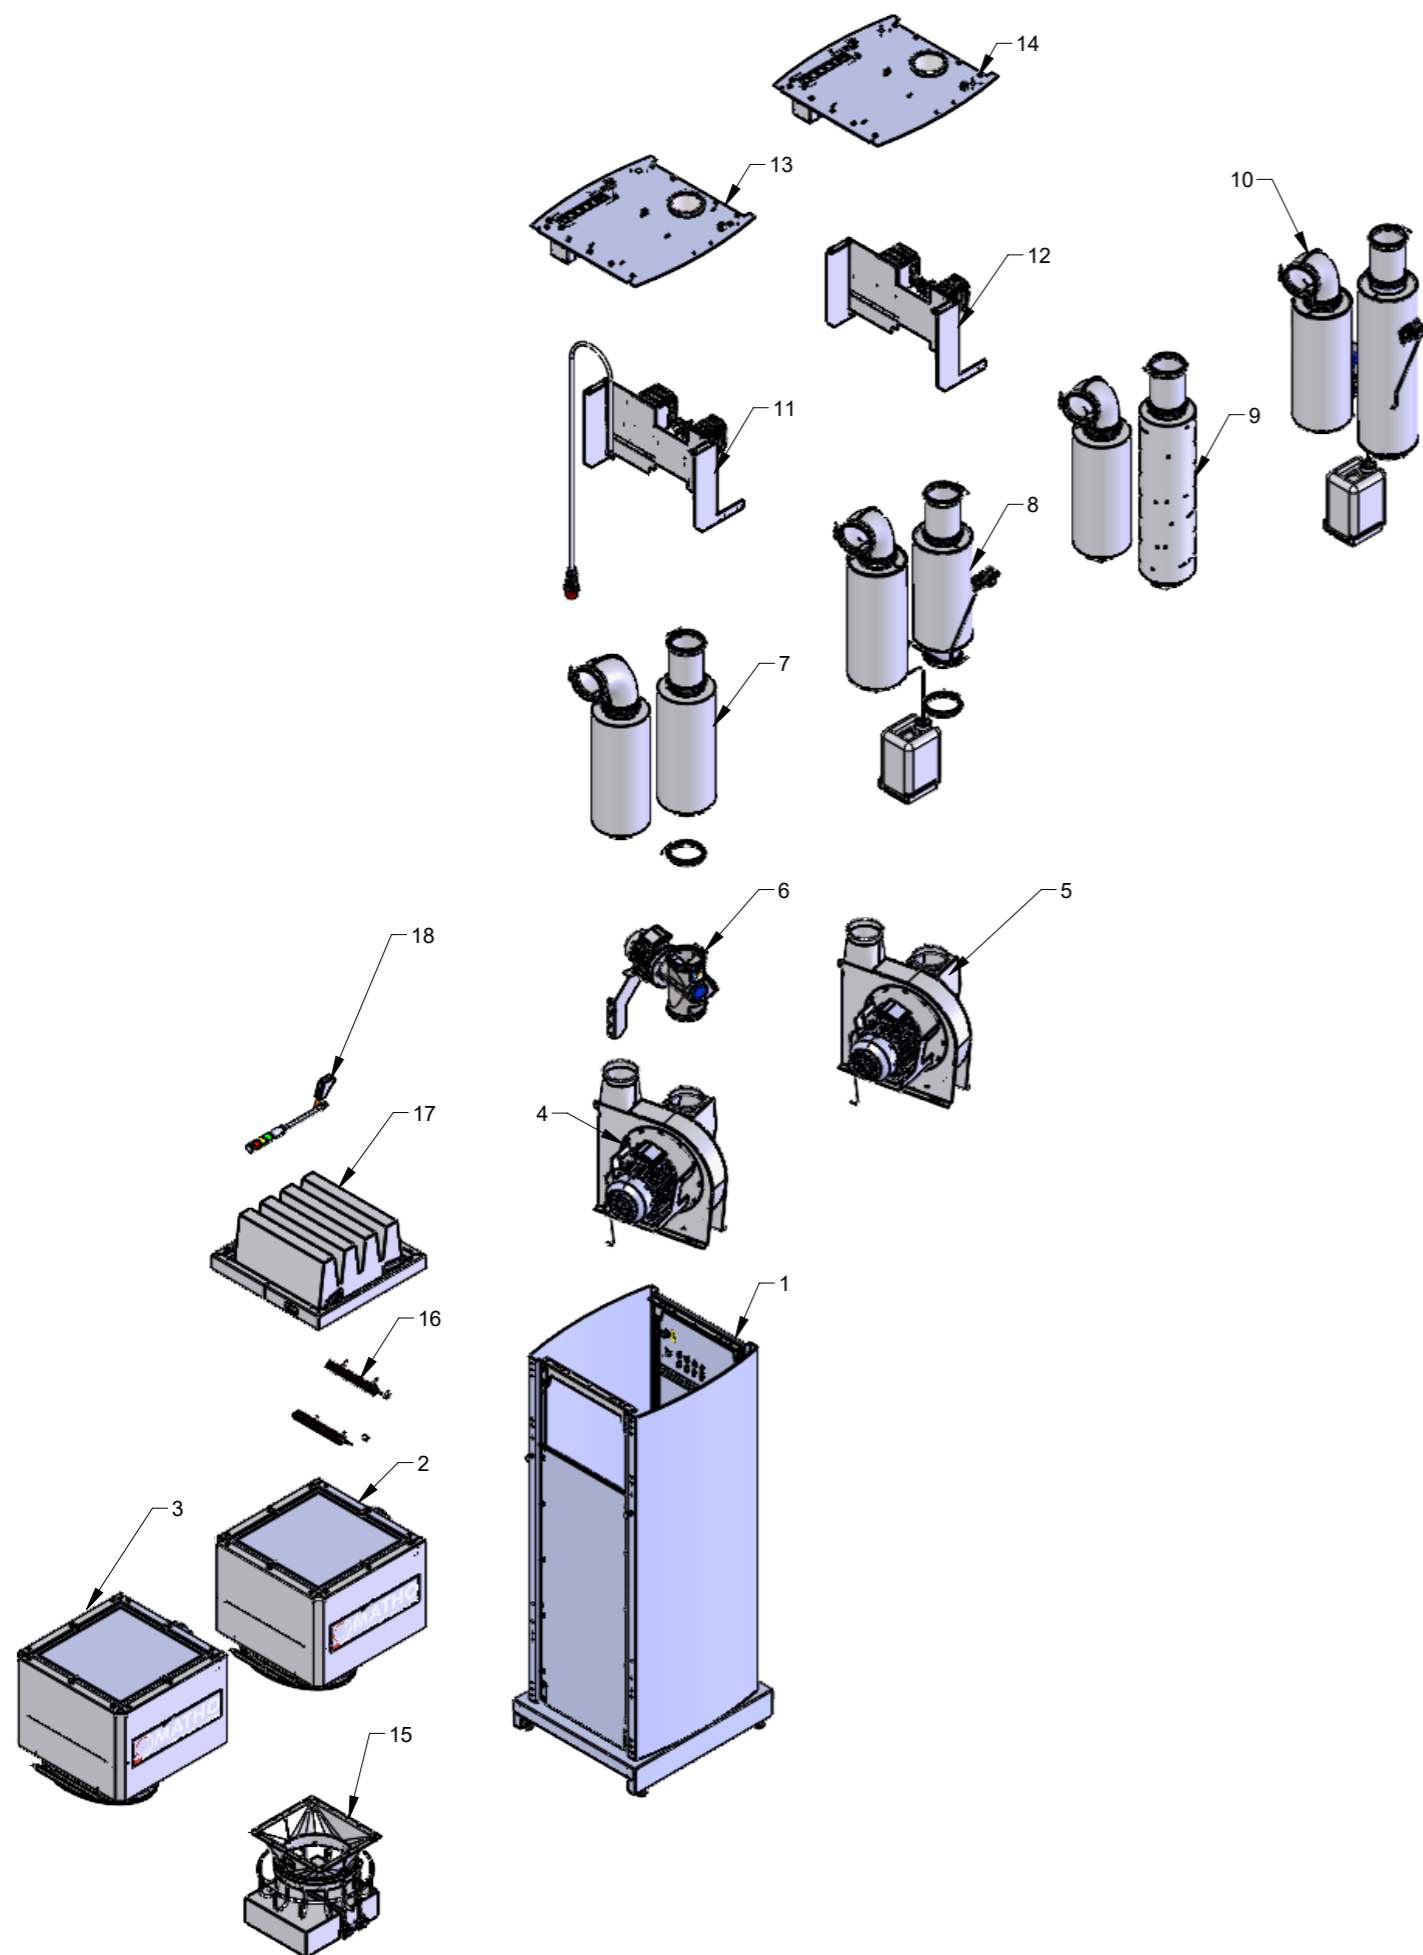

Pos.	Spare parts list - page	Description
1	1 123125937-04-05	Cabinet
1	2 123125937-06-07	Separator with filter
1	3 123125937-08-09	Non-stick Separator with filter
1	4 123125937-10-11	Blower
1	5 123125937-12-13	Non-stick blower
1	6 123125937-14-15	Cutter
1	7 123125937-16-17	Pipes and silencers
1	8 123125937-18-19	Lubrication module
1	9 123125937-20-21	Pipes and silencers excl. cutter
1	10 123125937-22-23	Lubrication module excl. cutter
1	11 123125937-24-25	Controls CE
1	12 123125937-26-27	Controls UL/CSA
1	13 123125937-28-29	Top for cabinet
1	14 123125937-30-31	Non-stick top for cabinet
1	15 123125937-32-33	Endless bag module
1	16 123125937-34-35	Antistatic accessory
1	17 123125937-36-37	HEPA filter module
1	18 123125937-38-39	Distance sensor and signal tower module
1	19 123125937-40-41	CB/CUB non-stick oil accessory kit