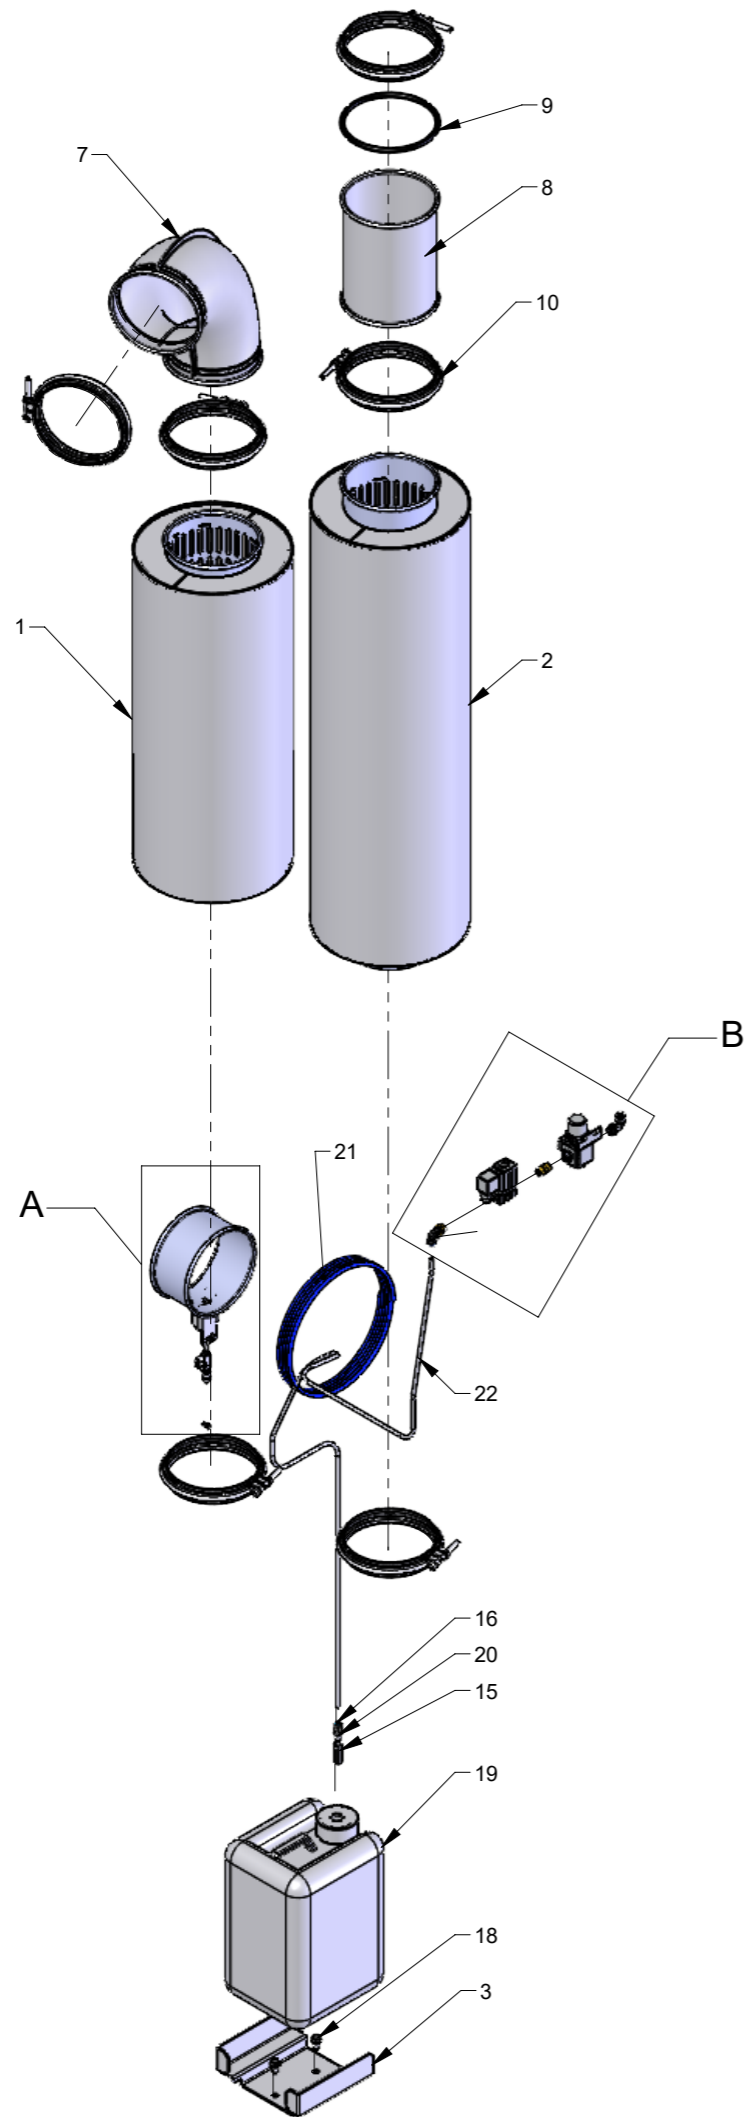

DETAIL A (2 : 13)

DETAIL B (2 : 13)

Pos.	Pcs.	Part no.	Description
1	1	123125300	Non-stick silencer L=693
2	1	123125308	Non-stick silencer L=970
3	1	123125154	Bracket for oil canister
4	1	123125283	Pipe for oil injector, welded
5	1	100420289	Oil injector HPM
6	1	100308013	Set screw M5x10 DIN 933 elgalvanized
7	1	123125290	OK160 90° bend non-stick
8	1	123125291	OK160 pipe L=215mm, non-stick
9	1	122000132	Rubber ring OK160 x Ø8mm
10	6	122000857	Clamp with bolt OK160
11	1	100420276	Air regulator G1/4" with bracket
12	1	100420251	Nippel G1/4"-G1/4" metal nickel plated
13	1	100420287	Solenoid valve 2/2 G1/4", Fluid/Pneumatik
14	1	100420248	Fitting elbow swivel 1/8" 6mm
15	1	100420288	Non-return valve Inline G1/8"
16	1	100420249	Fitting straight 1/8" 6mm
17	1	100420273	Fitting 90° deg turnable G1/4" 8mm
18	2	100323453	Thread forming flange screw M8x16 DIN 7500D
19	1	100203164	Plastic container 10L
20	1	100420203	Silencer 1/8"
21	1	100420210	25m pneumatic hosee Ø6/Ø4 blue
22	1	123125199	Hoses for lubrication system