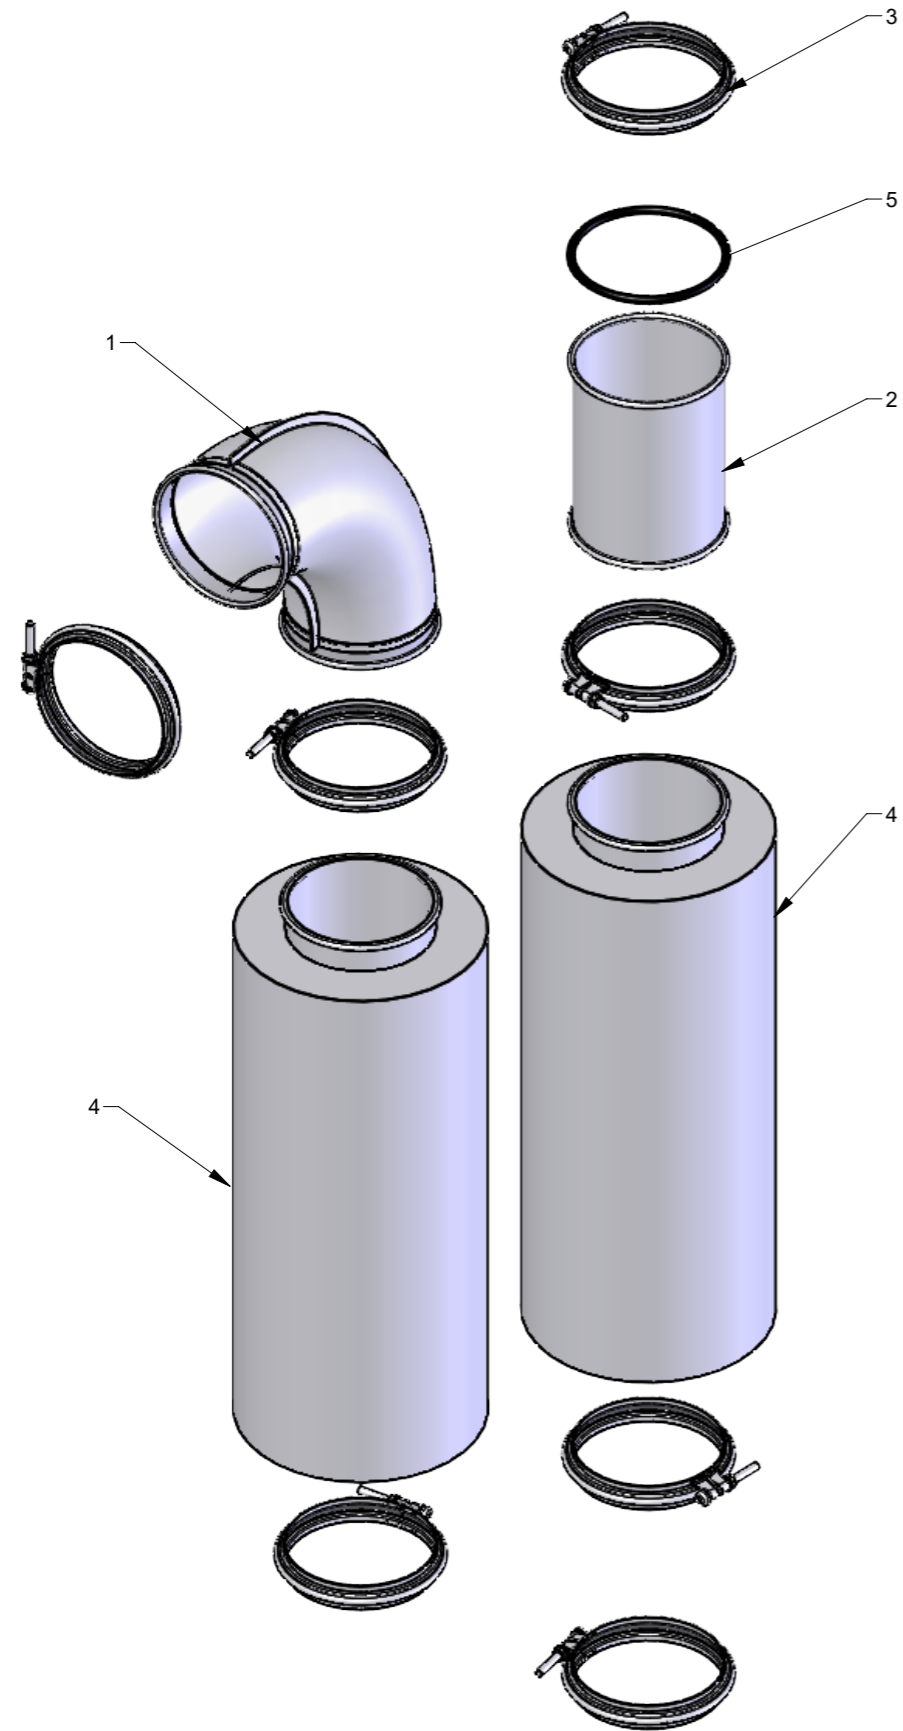

Pos.	Pcs.	Part no.	Description
1	1	122020094	OK 160 bend 90° R = 240 mm, spaceblue
2	1	122010098	OK 160 pipe L=215mm, spaceblue
3	7	122000857	Clamp with bolt OK160
4	2	123125116	Sounddamper SLTR Ø160x690
5	1	122000132	Rubber ring OK160 x Ø8mm