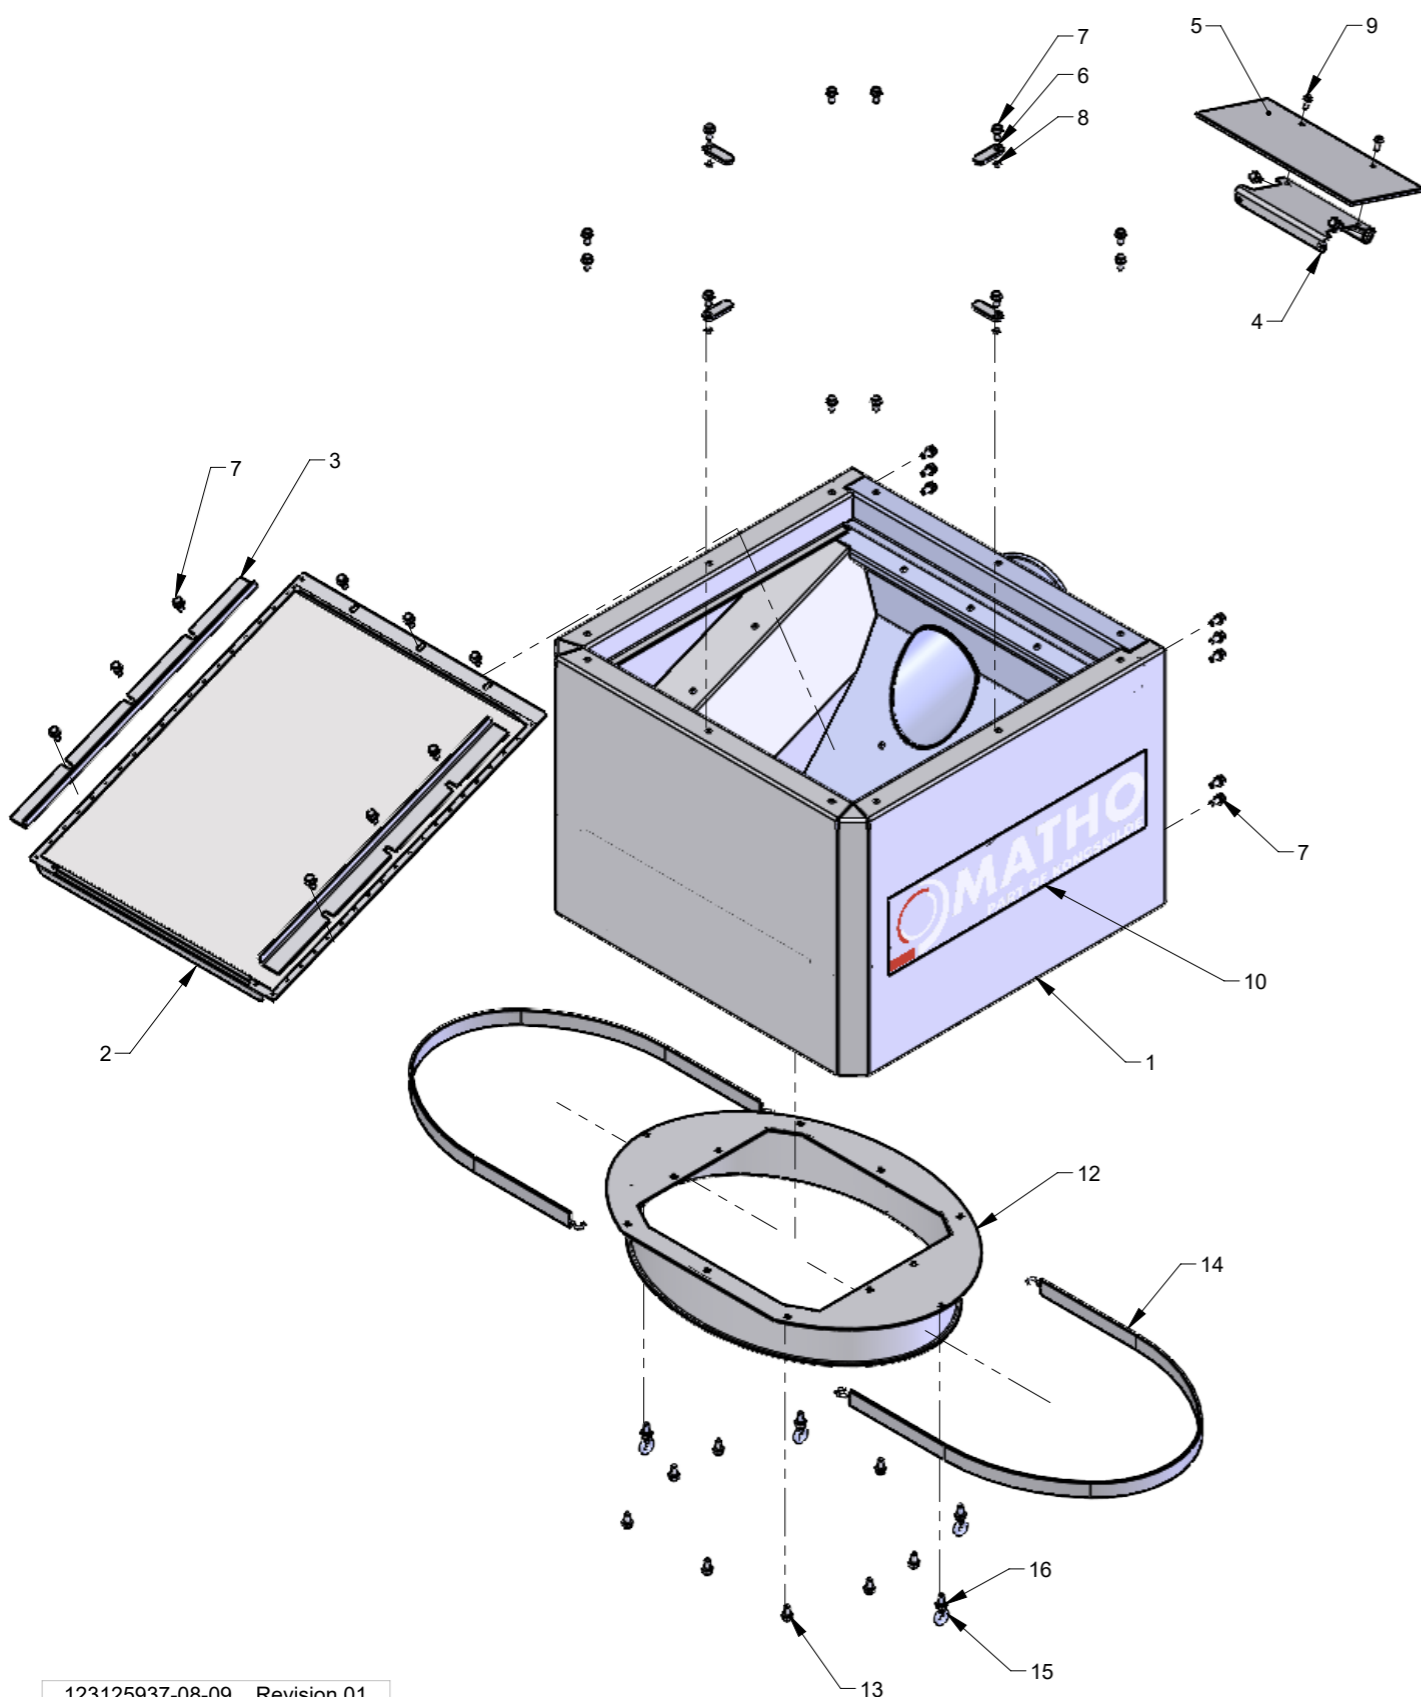

Pos.	Pcs.	Part no.	Description
1	1	123125242	Separator T3 non-stick, anthracite grey
2	1	123125227	Screen 22" welded for outlet T3
3	2	123125230	Locking plate for screen
4	1	123125231	Guiding plate bracket for outlet T3
5	1	123125473	Guide plate
6	4	123125157	Locking plate for filter
7	33	100323453	Thread forming flange screw M8x16 DIN 7500D
8	4	100413068	O-ring Ø7,6 x 2,62
9	2	100323450	Thread forming flange screw M6x16 DIN 7500D
10	2	123125950	Label "MATHO PART OF KONGSKILDE", white/red cut
11	1	100203148	Prefilter 3GPA 592x592x48-F7-0-VEX
12	1	123125232	Bag holder, welded
13	8	100323453	Thread forming flange screw M8x16 DIN 7500D
14	2	100323496	Rubberstrap with hooks 120cm black
15	4	100323301	Eye Bolt M8 X 30
16	4	100316108	Flange nut with threadlock M8 ISO 7044 elgalvanized