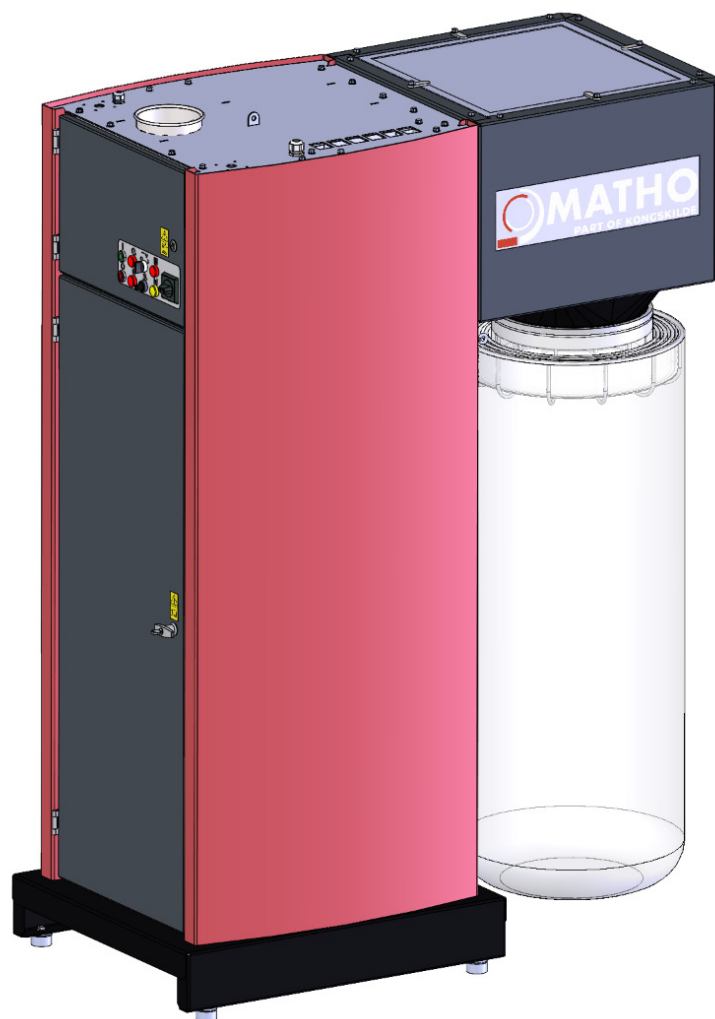

# Compact Unit CB-120/140

All-in-one unit

Spare parts list (from sales no. 123125700 - 123125707)

Pos.	Spare parts list - page	Description
1	1 123125937-04-05	Cabinet
1	2 123125937-06-07	Separator with filter
1	3 123125937-08-09	Non-stick Separator with filter
1	4 123125937-10-11	Blower
1	5 123125937-12-13	Non-stick blower
1	6 123125937-14-15	Cutter
1	7 123125937-16-17	Pipes and silencers
1	8 123125937-18-19	Lubrication module
1	9 123125937-20-21	Pipes and silencers excl. cutter
1	10 123125937-22-23	Lubrication module excl. cutter
1	11 123125937-24-25	Controls CE
1	12 123125937-26-27	Controls UL/CSA
1	13 123125937-28-29	Top for cabinet
1	14 123125937-30-31	Non-stick top for cabinet
1	15 123125937-32-33	Endless bag module
1	16 123125937-34-35	Antistatic accessory
1	17 123125937-36-37	HEPA filter module
1	18 123125937-38-39	Distance sensor and signal tower module
1	19 123125937-40-41	CB/CUB non-stick oil accessory kit