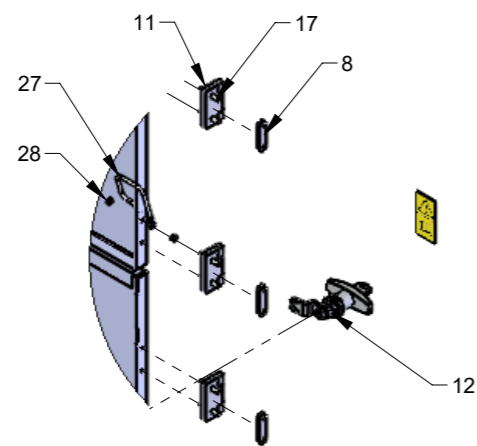

DETAIL A (1 : 10)

Pos.	Pcs.	Part no.	Description
1	1	123125200	Bottom frame, anthracite grey
2	2	123125201	Sidepanel, signal red
3	1	123125202	Door, anthracite grey
4	1	123125158	Rear panel, anthracite grey
5	1	123125204	Door for controls, anthracite grey
6	4	123125151	Mounting bracket
7	1	123125160	Silencer assembled
8	4	123125170	Threaded bracket for hinges
9	1	100323489	Turnlock Klee CQ/T-M22x1,5-45-30 with key
10	4	100323329	Vibration damper Ø50x35
11	4	123125117	Hinge for door, black
12	1	100323486	Door latch GN 115-SCT-30-SW with key
13	4	100308173	Flange set screw M10x30mm DIN 6921, elgalvanized
14	40	100323453	Thread forming flange screw M8x16 DIN 7500D
15	2	100323301	Eye Bolt M8 X 30
16	2	100316098	Flange nut without teeth M8 DIN6923 elgv
17	16	100321060	Countersunk screw M5x16 ISO 14581elgalv.
18	1	123125953	Label "Operator panel", black on white
19	1	121115071	Label "Read users manual", black on yellow
20	1	121115073	Label "Disconnect electricity before service", black on yellow
21	1	100203165	Edge sealing for door
22	2	100203165	Edge sealing 1 for controls door
23	1	100203166	Edge sealing 2 for controls door
24	1	100420022	Rubberclamp HD 1300-5
25	1	100321016	Round head screw M6X20-T30 ELGV. DIN7985
26	1	100316075	Flange nut with threadlock M6 DIN 6927
27	1	123125298	Earthing wire for door with ring terminals
28	2	100315005	Nut M5 ISO 4032