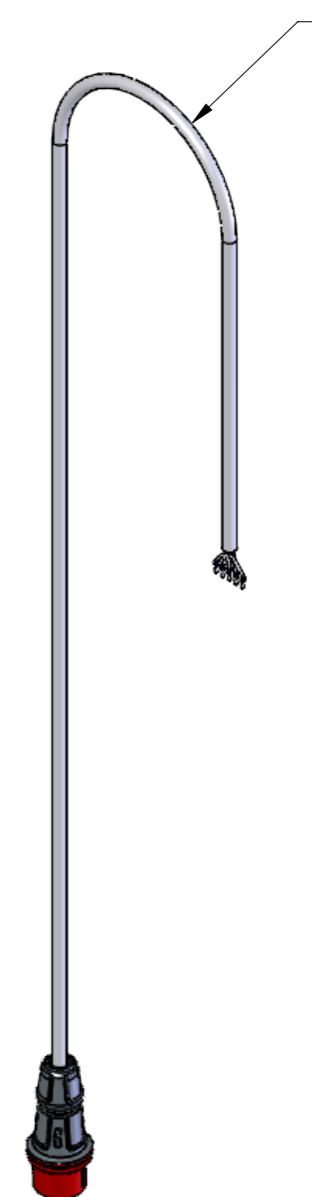

Pos.	Pcs.	Part no.	Description
1	1	123125047	Controls 2,2kW CE, assembled
2	1	123125048	Controls 4kW CE, assembled
3	1	123125045	Powercable with CEE plug 16A 5 pole 2,5mm²