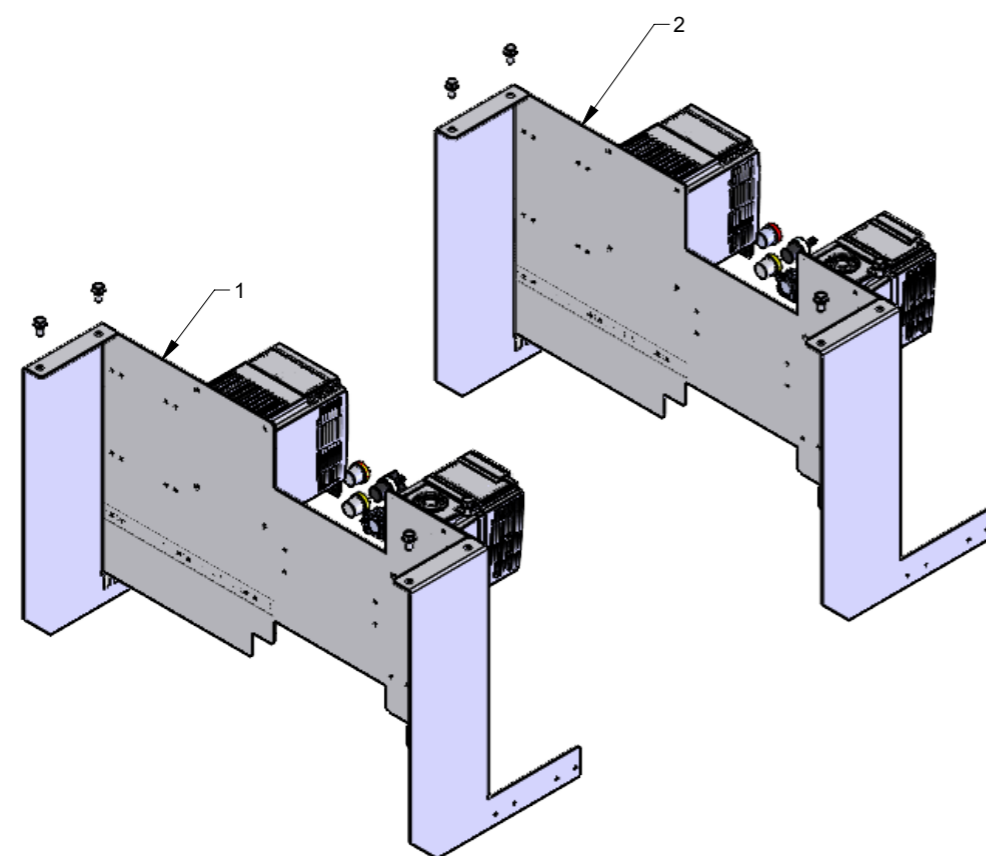

Pos.	Pcs.	Part no.	Description
1	1	123125031	Controls 2,2kW UL/CSA, assembled
2	1	123125046	Controls 4kW UL/CSA, assembled