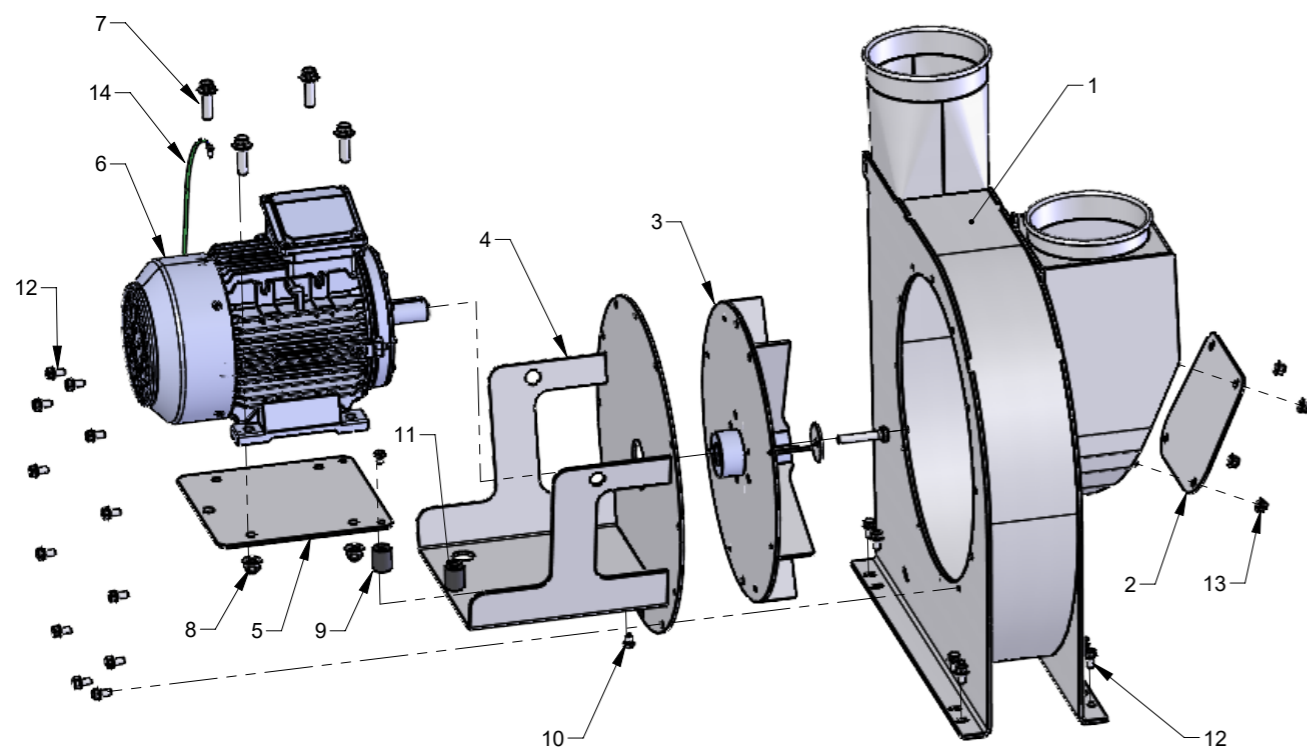

Pos.	Pcs.	Part no.	Description
1	1	123125285	Non-stick blower cabinet, spaceblue
2	1	123125119	Non-stick inspection hatch, spaceblue
3	1	123125288	Non-stick rotor M Ø400-Ø28, incl. washer and screw
4	1	123125142	Non-stick motor bracket, spaceblue
5	1	123125143	Motor plate for B3 motor, spaceblue
6	1	100501089	AC Motor 112M-2p B3 4(4)kW 3x400/690(460)V 50(60)Hz IE3 UL/CSA PTC
7	4	100308209	Flange set screw M12x40 DIN 6921 NV16 elgalv
8	4	100316103	Flange nut with threadlock M12 DIN 6926 elgv
9	3	100323492	Vibration damper Ø25 x L30
10	5	100304009	Set screw M8 x 10mm DIN 933, elgalvanized
11	1	100309049	Countersunk screw M8x10 ISO 10642
12	20	100323453	Thread forming flange screw M8x16 DIN 7500D
13	4	100316108	Flange nut with threadlock M8 ISO 7044 elgalvanized
14	1	123125296	Earthing cable for motor with ringterminals
15	4	100323498	Self clinching stud screw M8x20 BN20523