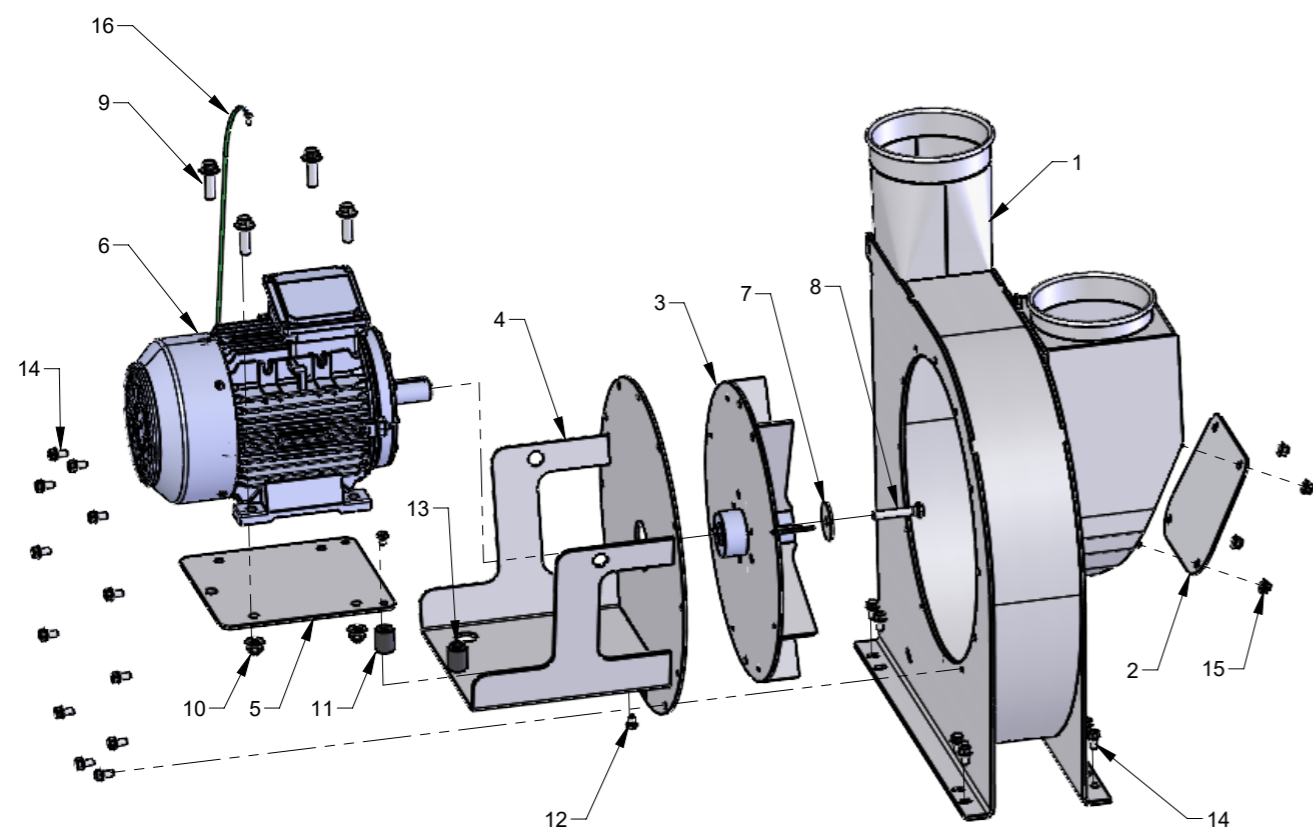

Pos.	Pcs.	Part no.	Description
1	1	123125209	Blower cabinet welded, spaceblue
2	1	123125136	Inspection hatch, spaceblue
3	1	123125146	Rotor M Ø400-Ø28
4	1	123125141	Motor bracket, spaceblue
5	1	123125143	Motor plate for B3 motor, spaceblue
6	1	100501089	AC Motor 112M-2p B3 4(4)kW 3x400/690(460)V 50(60)Hz IE3 UL/CSA PTC
7	1	121000060	Washer Ø52 / Ø11 x 3mm
8	1	100308050	Set screw M10x60 DIN 933 NV17 elgv
9	4	100308209	Flange set screw M12x40 DIN 6921 NV16 elgalv
10	4	100316103	Flange nut with threadlock M12 DIN 6926 elgv
11	3	100323492	Vibration damper Ø25 x L30
12	5	100304009	Set screw M8 x 10mm DIN 933, elgalvanized
13	1	100309049	Countersunk screw M8x10 ISO 10642
14	20	100323453	Thread forming flange screw M8x16 DIN 7500D
15	4	100316108	Flange nut with threadlock M8 ISO 7044 elgalvanized
16	1	123125296	Earthing cable for motor with ringterminals
17	4	100323498	Self clinching stud screw M8x20 BN20523