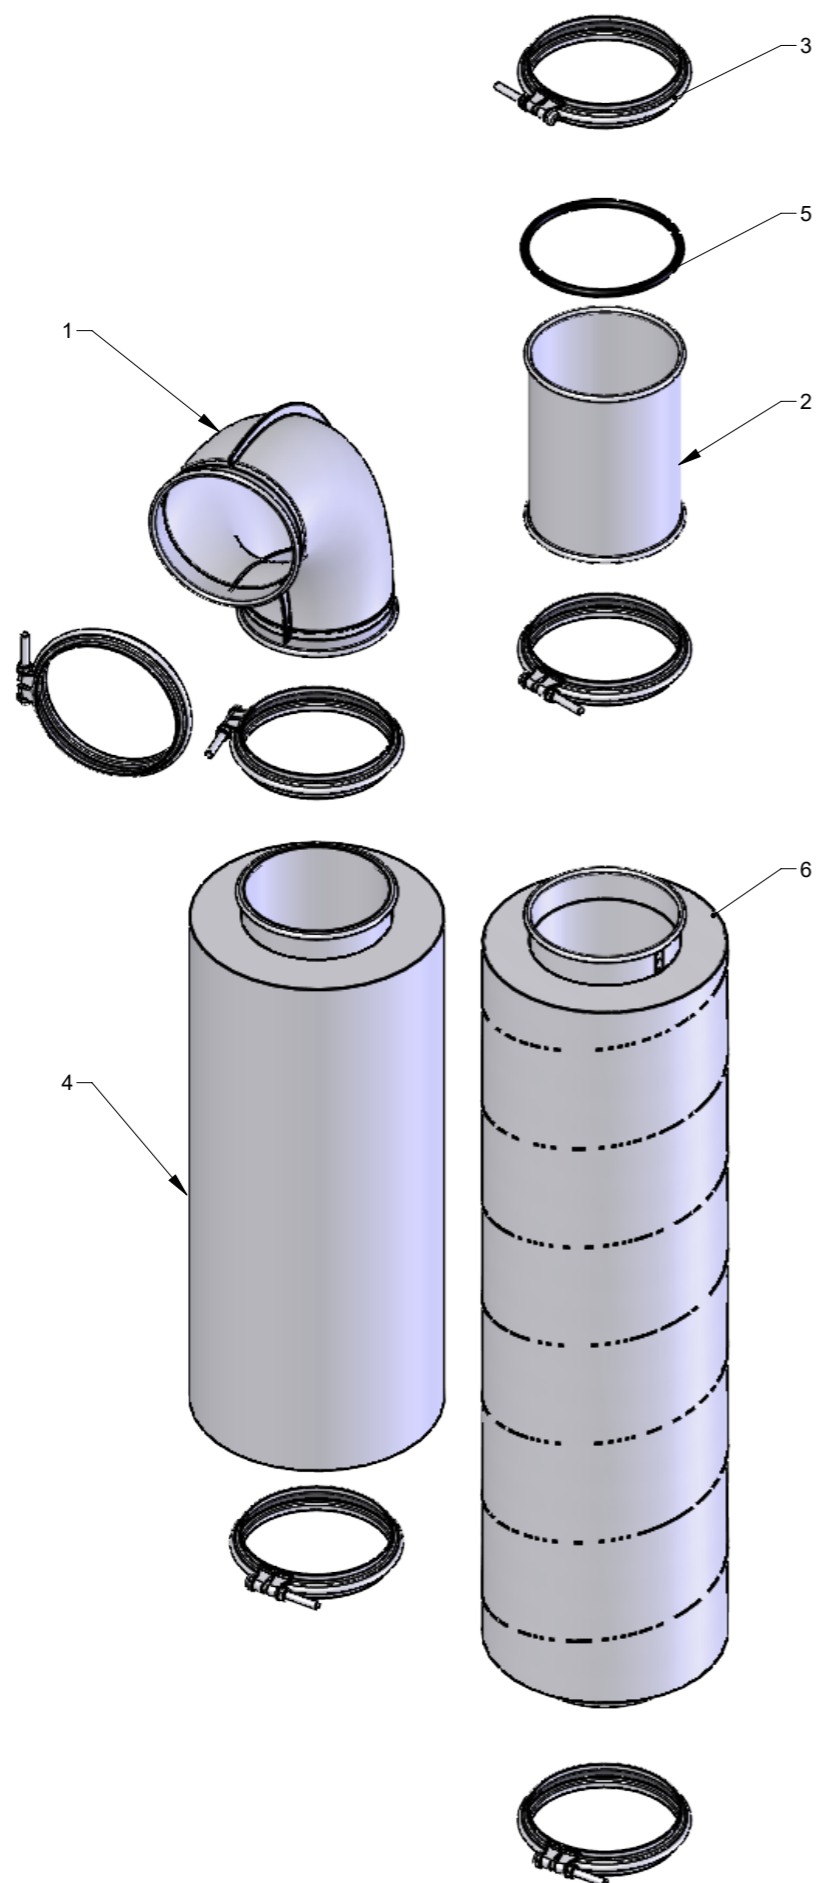

Pos.	Pcs.	Part no.	Description
1	1	100501349	AC Motor 80-4p B35 0,75(0,75)kW 3x230/400(460)V 50(60)Hz UL/CSA
2	4	100306030	Set screw M10x30 ISO 4017 elgalv.
3	1	100426085	Coupling halfpart Ø19 19/24B
4	1	100426092	Coupling PUR element Sh92 Ø19/24 yellow
5	2	100308140	Flange set screw M8x30 DIN 6921, elgalvanized
6	2	100316108	Flange nut with threadlock M8 ISO 7044 elgalvanized
7	1	123125153	Support bracket for cutter
8	4	100323453	Thread forming flange screw M8x16 DIN 7500D
9	1	146010522	MCB 160 cutter 2 knives 1500 rpm

DETAIL A (1 : 4)

DETAIL B (1 : 4)

Pos.	Pcs.	Part no.	Description
1	1	123125154	Bracket for oil canister
2	1	100420276	Air regulator G1/4" with bracket
3	1	123125283	Pipe for oil injector, welded
4	1	100420289	Oil injector HPM
5	1	100308013	Set screw M5x10 DIN 933 elgalvanized
6	1	100420251	Nippel G1/4"-G1/4" metal nickel plated
7	1	100420287	Solenoid valve 2/2 G1/4", Fluid/Pneumatik
8	1	100420248	Fitting elbow swivel 1/8" 6mm
9	1	123125199	Hoses for lubrication system
10	1	100420288	Non-return valve Inline G1/8"
11	1	100420249	Fitting straight 1/8" 6mm
12	1	100420273	Fitting 90° deg turnable G1/4" 8mm
13	2	100323453	Thread forming flange screw M8x16 DIN 7500D
14	1	123125300	Non-stick silencer L=693
15	1	123125316	Non-stick silencer L=600
16	1	123125290	OK160 90° bend non-stick
17	1	123125291	OK160 pipe L=215mm, non-stick
18	8	122000857	Clamp with bolt OK160
19	1	122000132	Rubber ring OK160 x Ø8mm
20	1	100203164	Plastic container 10L
21	1	100420203	Silencer 1/8"
22	2	100323449	Thread forming flange screw M4x12 DIN 7500C