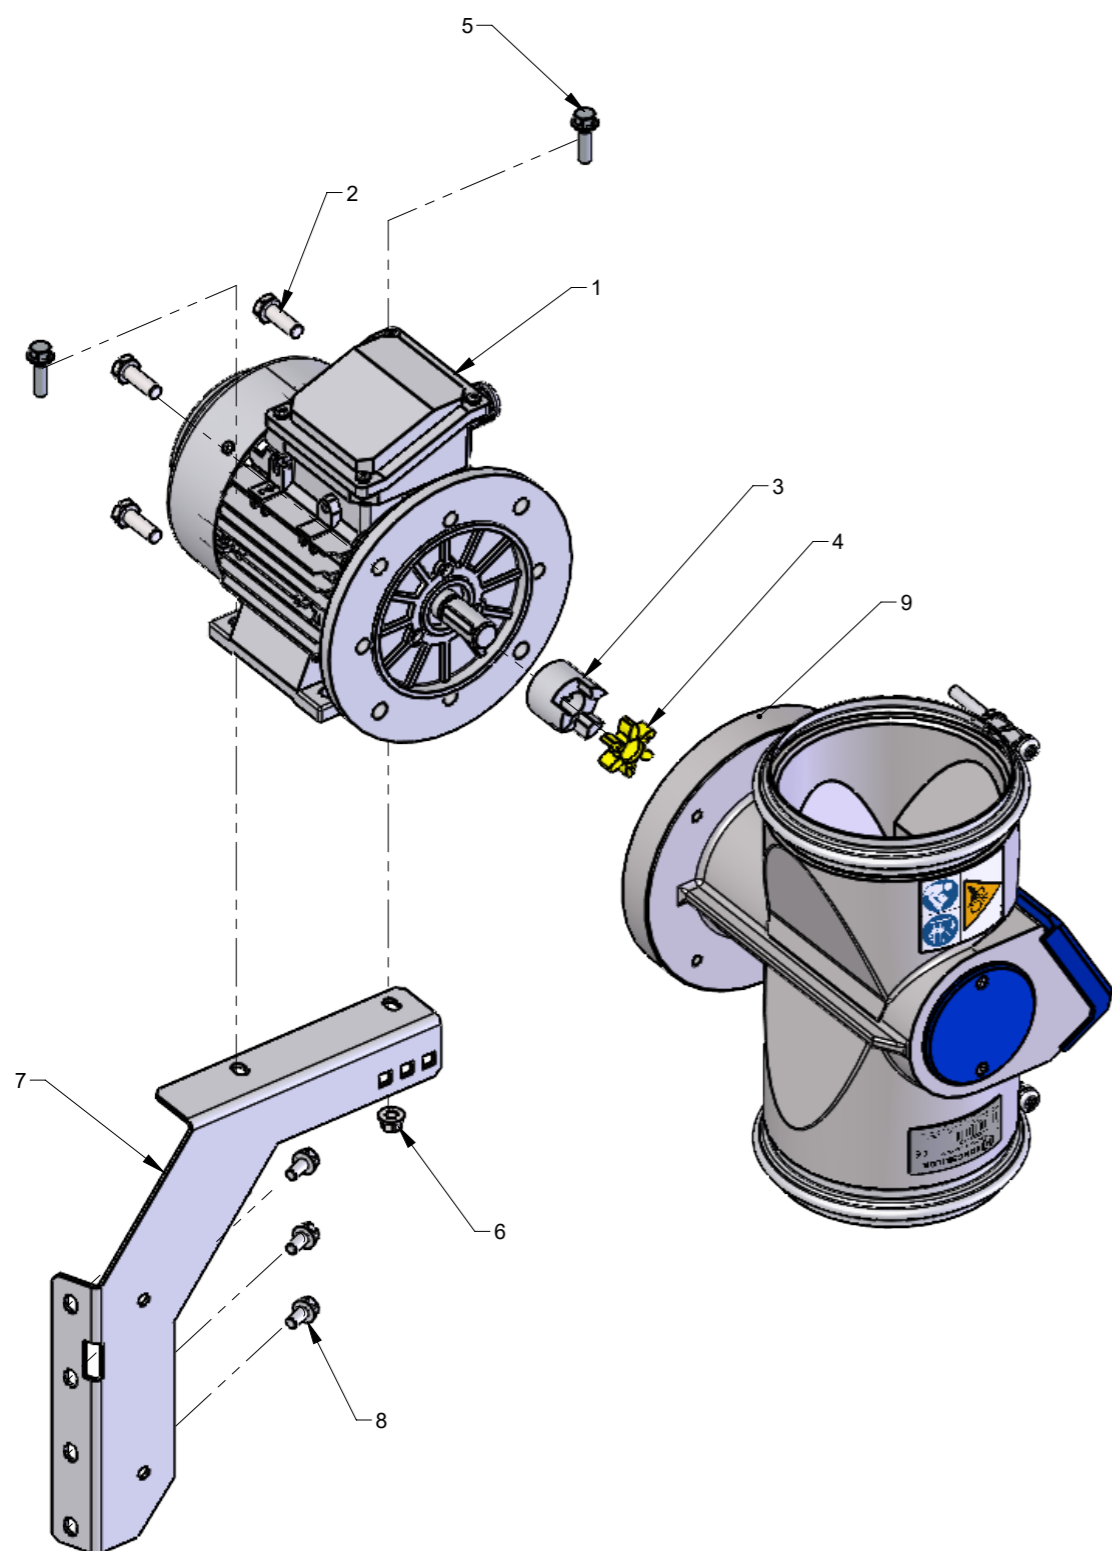

Pos.	Pcs.	Part no.	Description
1	1	100501349	AC Motor 80-4p B35 0,75(0,75)kW 3x230/400(460)V 50(60)Hz UL/CSA
2	4	100306030	Set screw M10x30 ISO 4017 elgalv.
3	1	100426085	Coupling halfpart Ø19 19/24B
4	1	100426092	Coupling PUR element Sh92 Ø19/24 yellow
5	2	100308140	Flange set screw M8x30 DIN 6921, elgalvanized
6	2	100316108	Flange nut with threadlock M8 ISO 7044 elgalvanized
7	1	123125153	Support bracket for cutter
8	4	100323453	Thread forming flange screw M8x16 DIN 7500D
9	1	146010522	MCB 160 cutter 2 knives 1500 rpm