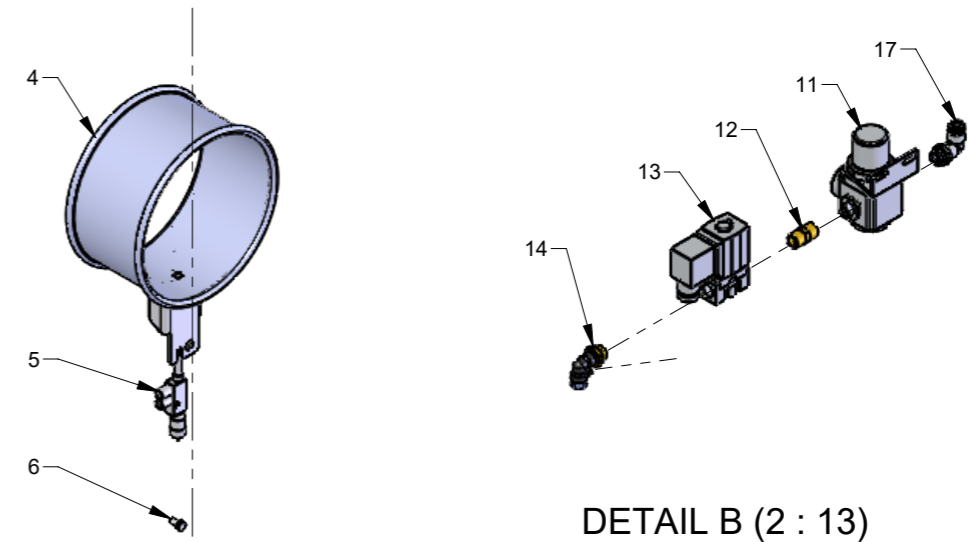

DETAIL A (2 : 13)

DETAIL B (2 : 13)

Pos.	Pcs.	Part no.	Description
1	1	123125300	Non-stick silencer L=693
2	1	123125308	Non-stick silencer L=970
3	1	123125154	Bracket for oil canister
4	1	123125283	Pipe for oil injector, welded
5	1	100420289	Oil injector HPM
6	1	100308013	Set screw M5x10 DIN 933 elgalvanized
7	1	123125290	OK160 90° bend non-stick
8	1	123125291	OK160 pipe L=215mm, non-stick
9	1	122000132	Rubber ring OK160 x Ø8mm
10	6	122000857	Clamp with bolt OK160
11	1	100420276	Air regulator G1/4" with bracket
12	1	100420251	Nippel G1/4"-G1/4" metal nickel plated
13	1	100420287	Solenoid valve 2/2 G1/4", Fluid/Pneumatik
14	1	100420248	Fitting elbow swivel 1/8" 6mm
15	1	100420288	Non-return valve Inline G1/8"
16	1	100420249	Fitting straight 1/8" 6mm
17	1	100420273	Fitting 90° deg turnable G1/4" 8mm
18	2	100323453	Thread forming flange screw M8x16 DIN 7500D
19	1	100203164	Plastic container 10L
20	1	100420203	Silencer 1/8"
21	1	100420210	25m pneumatic hosee Ø6/Ø4 blue
22	1	123125199	Hoses for lubrication system